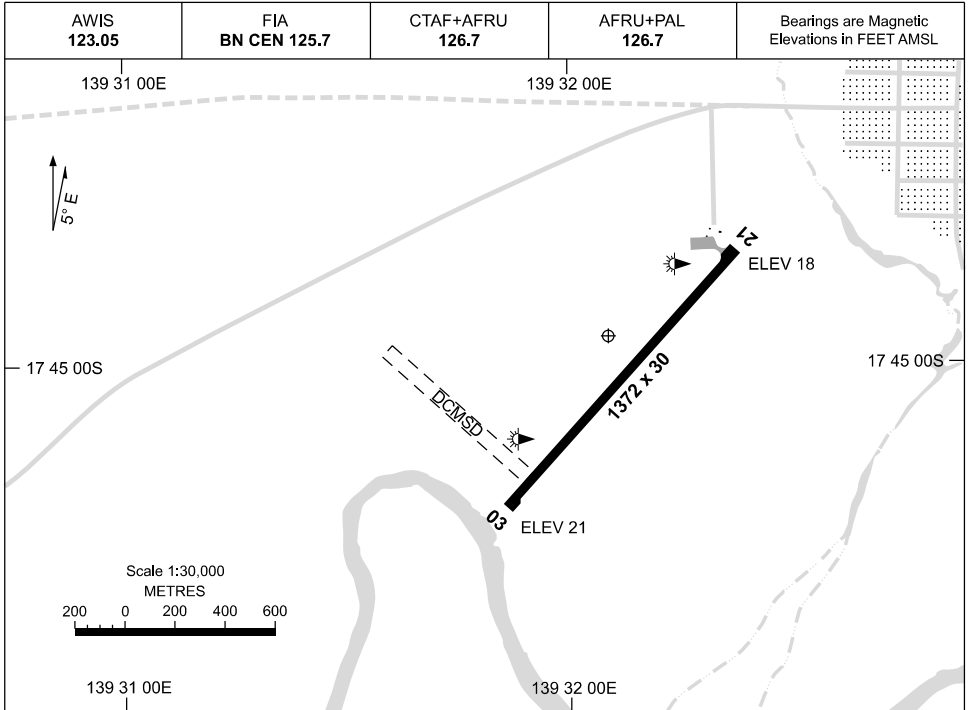

19 MAR 2026

AD ELEV 21
17 44 55S 139 32 04E

AERODROME CHART
BURKETOWN, QLD (YBKT)

	AERODROME LIGHTING
RWY	TAXIWAY : BLUE EDGE RL : AFRU+PAL 126.7, SDBY (30 SEC)
03 <small>037</small>	LIRL
<small>217</small> 21	LIRL

NOTES

1. FIA FREQ 125.7 AVBL 3,000ft.

Changes: SWITCHOVER TIME, Editorial.

BKTAD01-186