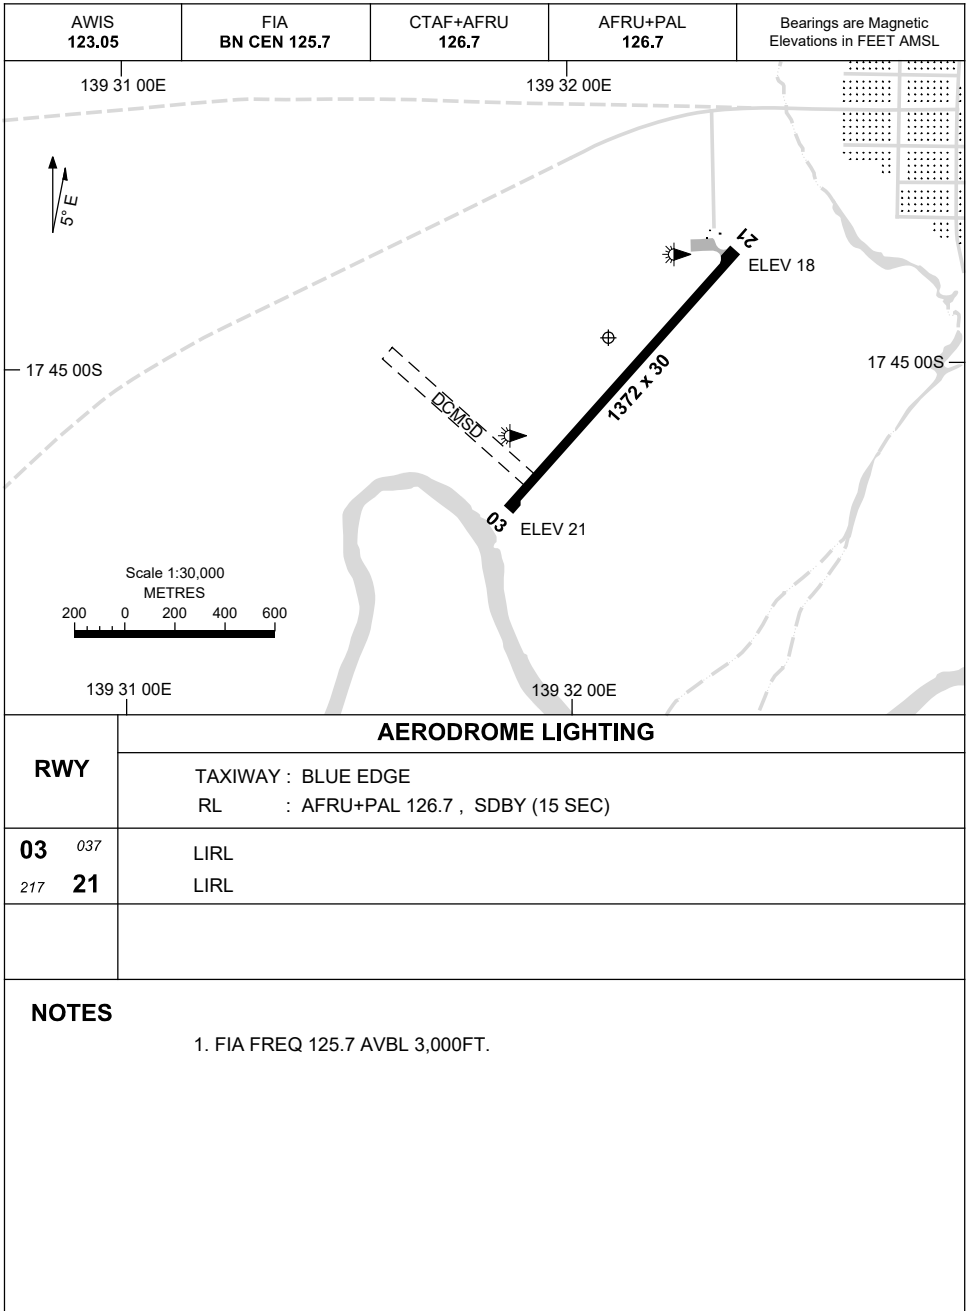

1 DEC 2022

AD ELEV 21  
17 44 55S 139 32 04E

AERODROME CHART  
**BURKETOWN, QLD (YBKT)**

Changes: PTBL REMOVED, NOTE 2 DELETED.

BKTAD01-173