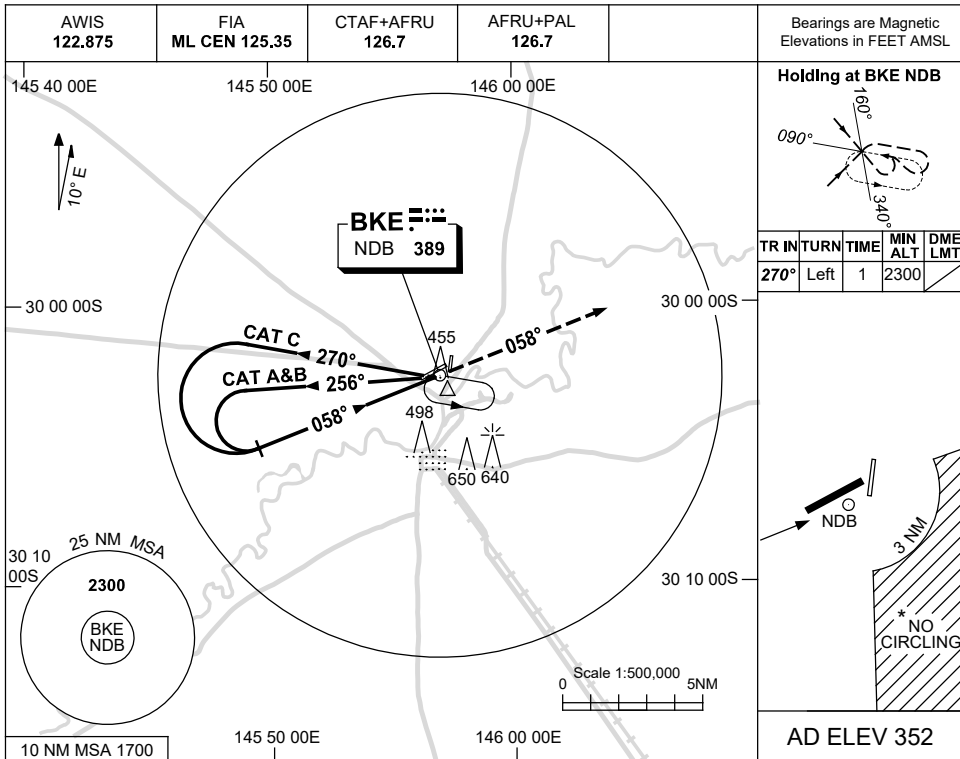

USE QNH

NDB RWY 05
BOURKE, NSW (YBKE)

9 SEP 2021

CATEGORY	A	B	C	D
S-I NDB	930 (578-3.2)			NOT APPLICABLE
CIRCLING *	950 (598-2.4)		1050 (698-4.0)	
ALTERNATE	(1098-4.4)		(1198-6.0)	

NOTES

- MAX IAS: INITIAL : 210KT.
- NO CIRCLING BEYOND 3NM SOUTH EAST OF RWY 18/36.

Changes: THR ELEV.

BKENB01-168