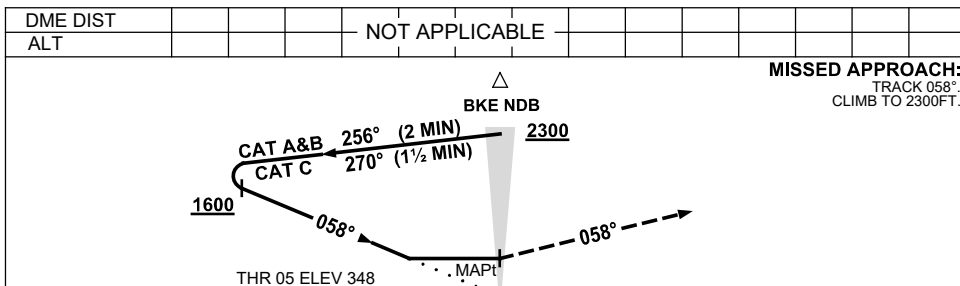

USE QNH

NDB RWY 05
BOURKE, NSW (YBKE)

9 SEP 2021

CATEGORY	A	B	C	D
S-I NDB	930 (578-3.2)			NOT APPLICABLE
CIRCLING *	950 (598-2.4)		1050 (698-4.0)	
ALTERNATE	(1098-4.4)		(1198-6.0)	

NOTES

- MAX IAS: INITIAL : 210KT.
- NO CIRCLING BEYOND 3NM SOUTH EAST OF RWY 18/36.