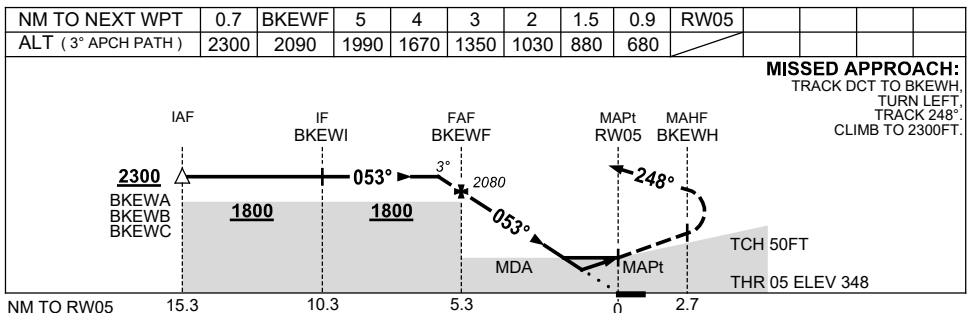

USE QNH

RNP RWY 05

BOURKE, NSW (YBKE)

1 DEC 2022

RNP APCH
LNAV/VNAV RQMTS:
 • YBKE QNH RQ
 • YBKE TEMP RQ
 • PROC TEMP RANGE
 -5°C TO +60°C

Holding at BKEWH

TR	IN	TURN	TIME	MIN ALT	DME LMT
053°	Left	1	2300		

AD ELEV 352
 Bearings are Magnetic
 Elevations in FEET AMSL

NOTES

CATEGORY	A	B	C	D
LNAV/VNAV		680 (332-1.9)		NOT APPLICABLE
LNAV		880 (528-3.0)		
CIRCLING *	950 (598-2.4)		1050 (698-4.0)	
ALTERNATE	(1098-4.4)		(1198-6.0)	

- MAX IAS:
INITIAL : 230KT.
- * 2. NO CIRCLING BEYOND 3NM SOUTH EAST OF RWY 18/36.

Changes: CHART TITLE, PBN SPECIFICATION BOX.

BKEGN01-173