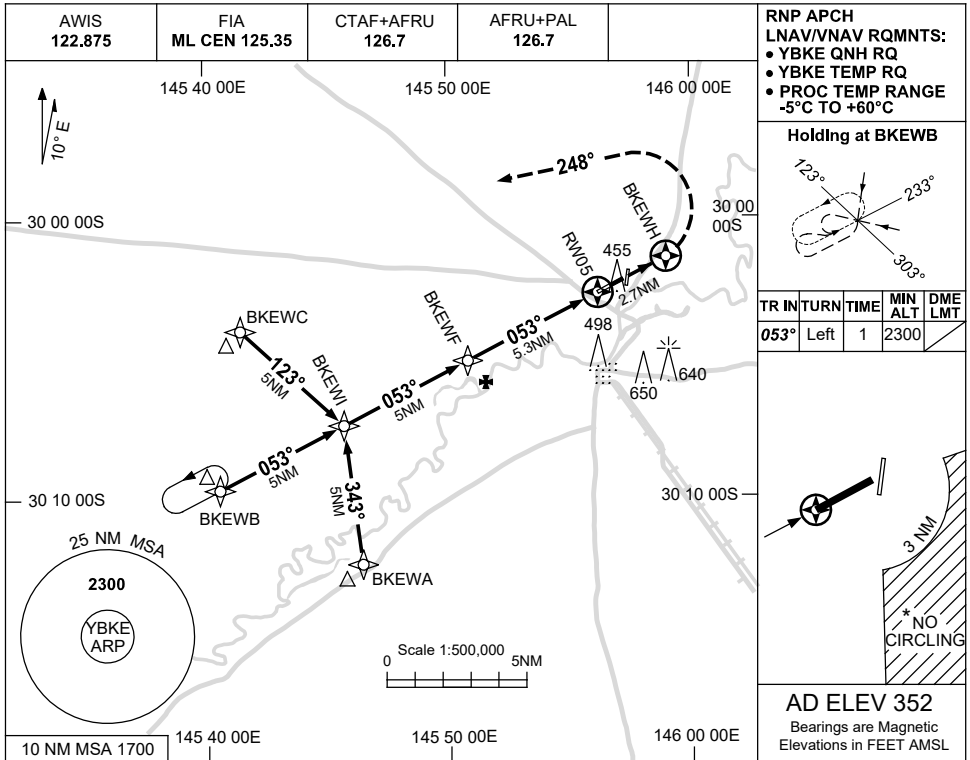

USE QNH

RNP RWY 05

BOURKE, NSW (YBKE)

1 DEC 2022

RNP APCH
LNAV/VNAV RQMTS:
 • YBKE QNH RQ
 • YBKE TEMP RQ
 • PROC TEMP RANGE
 -5°C TO +60°C

Holding at BKEWH

TR	IN	TURN	TIME	MIN ALT	DME LMT
053°	Left	1	2300		

AD ELEV 352
 Bearings are Magnetic
 Elevations in FEET AMSL

NOTES

CATEGORY	A	B	C	D
LNAV/VNAV		680 (332-1.9)		NOT APPLICABLE
LNAV		880 (528-3.0)		
CIRCLING *	950 (598-2.4)		1050 (698-4.0)	
ALTERNATE	(1098-4.4)		(1198-6.0)	

- MAX IAS:
INITIAL : 230KT.
- * 2. NO CIRCLING BEYOND 3NM SOUTH EAST OF RWY 18/36.

Changes: CHART TITLE, PBN SPECIFICATION BOX.

BKEGN01-173