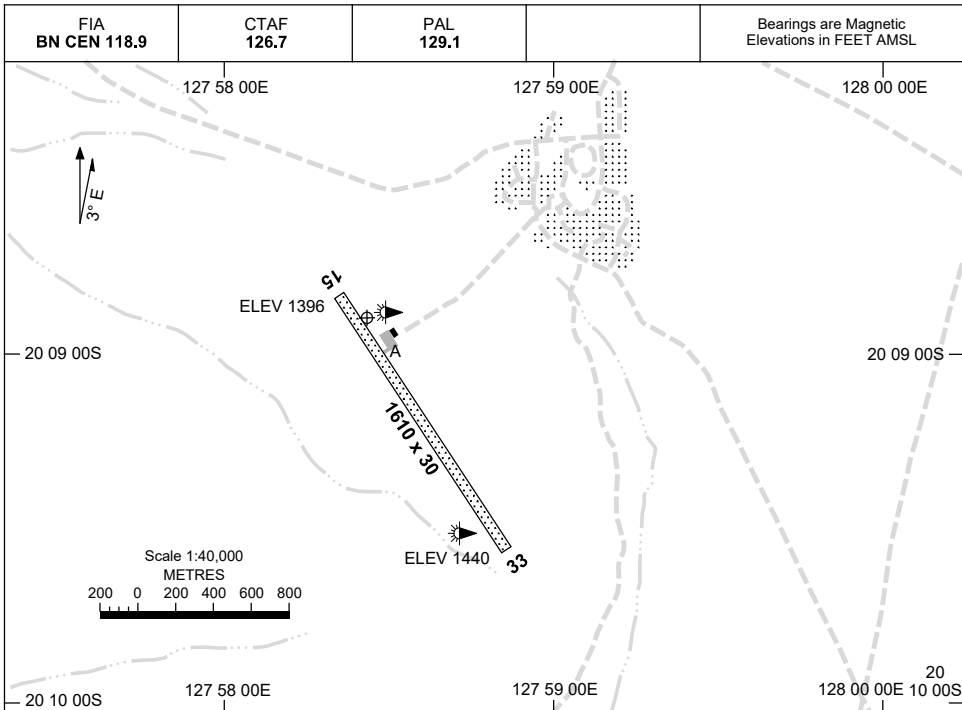

21 MAR 2024

AD ELEV 1440  
20 08 54S 127 58 26E

AERODROME CHART  
**BALGO HILL, WA (YBGO)**

	<b>AERODROME LIGHTING</b>
<b>RWY</b>	TAXIWAY : BLUE EDGE RL : PAL 129.1 , EMERG ONLY
<b>15</b> <small>144</small>	LIRL
<small>324</small> <b>33</b>	LIRL

**NOTES**

1. RL AVBL FOR RFDS AND POLICE ONLY.

Changes: APRON AND TWY.

BGOAD01-178