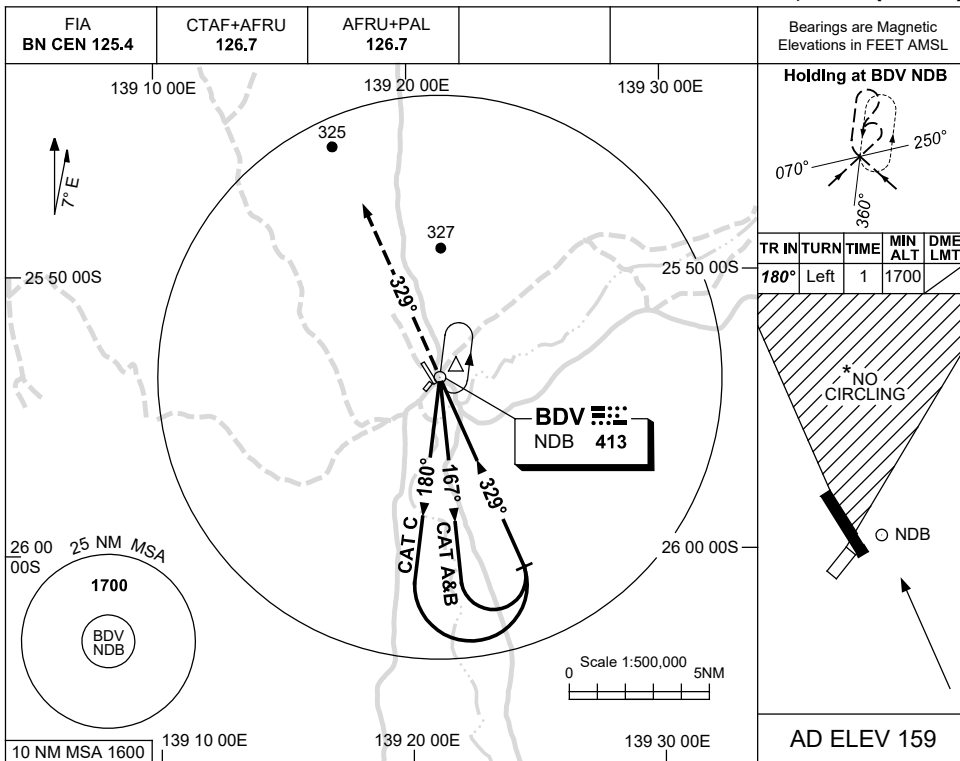

USE QNH

NDB RWY 32
BIRDSVILLE, QLD (YBDV)

8 SEP 2022

DME DIST	NOT APPLICABLE							
ALT								

NOTES

CATEGORY	A	B	C	D
S-I NDB	730 (571-3.2)			NOT APPLICABLE
CIRCLING *	800 (641-2.4)		960 (801-4.0)	
ALTERNATE	(1141-4.4)		(1301-6.0)	

1. MAX IAS:
INITIAL : 210KT.
- * 2. NO CIRCLING IN SECTOR NORTH OF RWY 14 AND RWY 21.
3. AWIS (PHONE)
07 3564 3703

Changes: Editorial.

BDVNB01-172