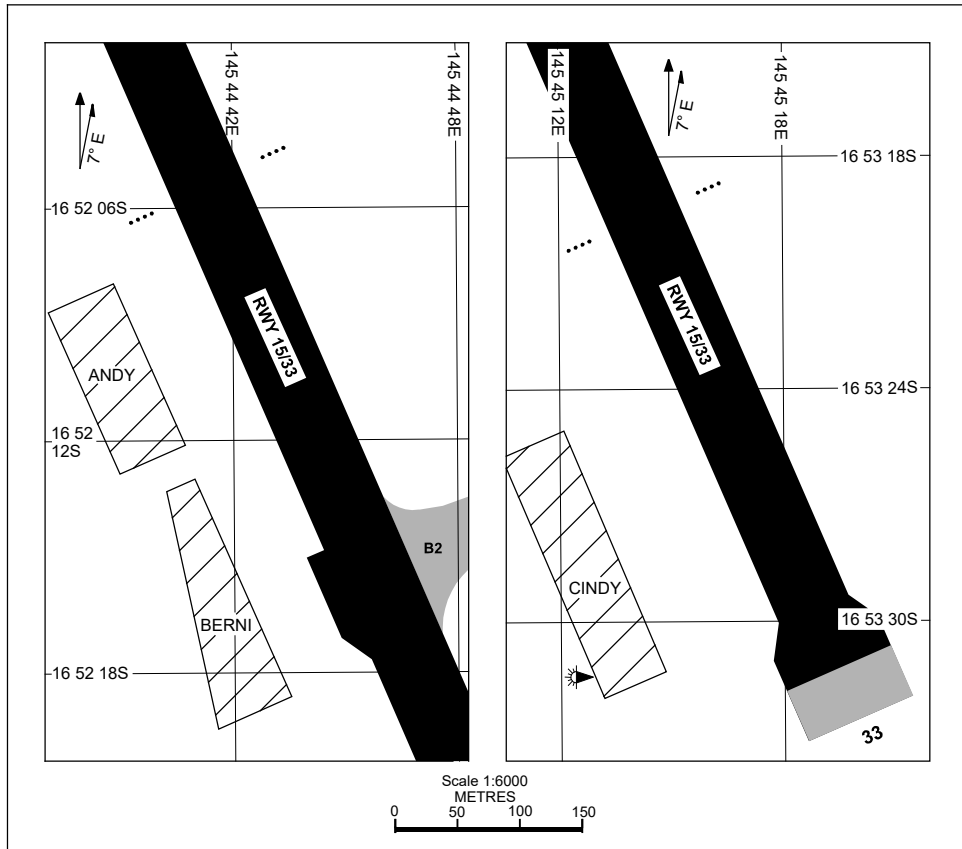

HELICOPTER OPERATING AREAS CHART CAIRNS/CAIRNS INTL, QLD (YBCS)

24 MAR 2022

PARKING POSITION INFORMATION

STAND	CO-ORDINATES	ELEV (ft)	CAPACITY	HYDRANT FUEL	DOCKING SYSTEM
ANDY	16 52 10.46S 145 44 38.10E	6	N/A	N/A	NIL
BERNI	16 52 16.29S 145 44 40.96E	4	N/A	N/A	NIL
CINDY	16 53 27.88S 145 45 12.66E	4	N/A	N/A	NIL

Changes:RWY 33 END.

BCSAP04-170