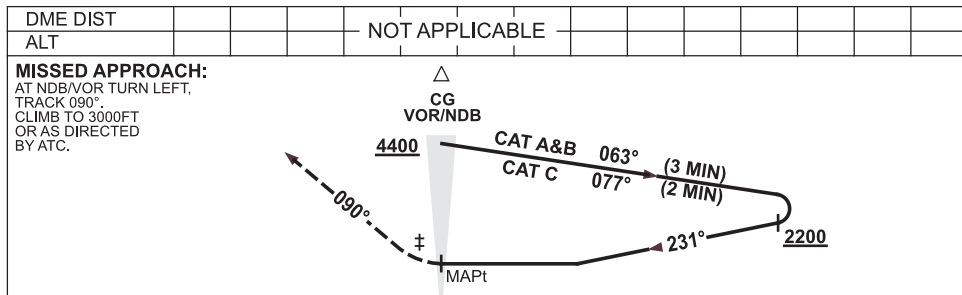

USE QNH

NDB-A or VOR-A

18 AUG 2016

**GOLD COAST, QLD (YBCG)**

**NOTES**

- ‡1. MAX IAS:  
MAP TURN: 160KT  
INITIAL: 210KT.
- \*2. NO CIRCLING WEST  
OF RWY 14/32.
- 3. COLOUR: SEE  
SPEC NOTICES.

CATEGORY	A	B	C	D
				NOT APPLICABLE
CIRCLING *	860 (839-2.4)		960 (939-4.0)	
ALTERNATE	(1339-4.4)		(1439-6.0)	

Changes: BASETURN TIMING, BASETURN MIN ALT, CAT D CANCELLED, MSA, NOTE 1.

BCGNB03-148