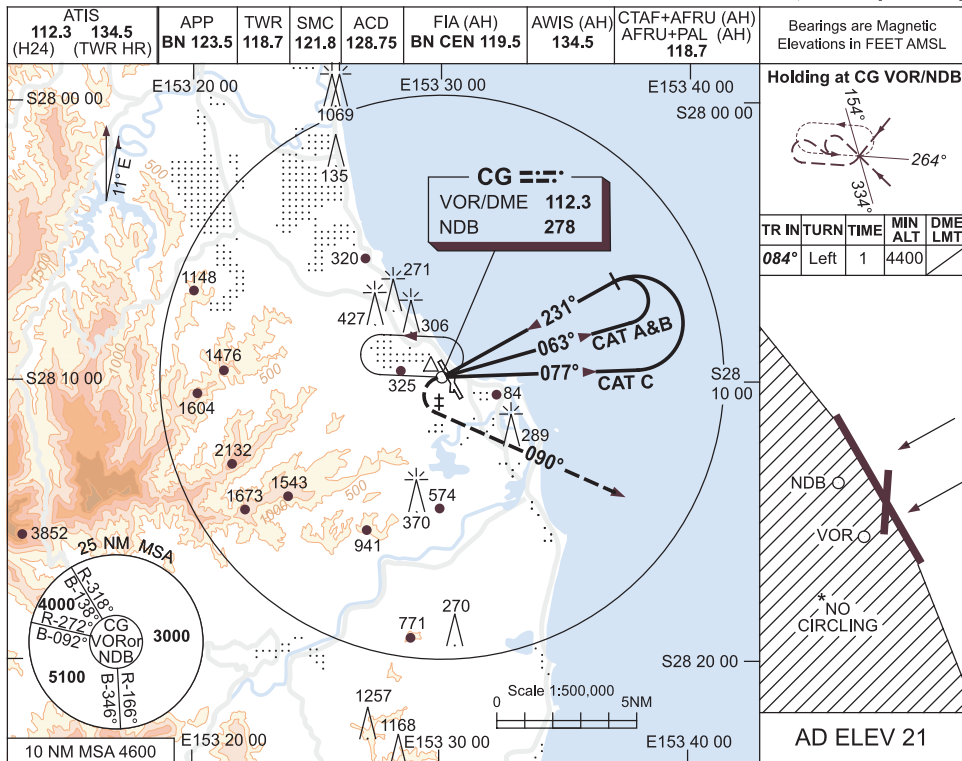

USE QNH

NDB-A or VOR-A

18 AUG 2016

**GOLD COAST, QLD (YBCG)**

**NOTES**

- ‡1. MAX IAS:  
MAP TURN: 160KT  
INITIAL: 210KT.
- \*2. NO CIRCLING WEST  
OF RWY 14/32.
- 3. COLOUR: SEE  
SPEC NOTICES.

CATEGORY	A	B	C	D
				NOT APPLICABLE
CIRCLING *	860 (839-2.4)		960 (939-4.0)	
ALTERNATE	(1339-4.4)		(1439-6.0)	

Changes: BASETURN TIMING, BASETURN MIN ALT, CAT D CANCELLED, MSA, NOTE 1.

BCGNB03-148