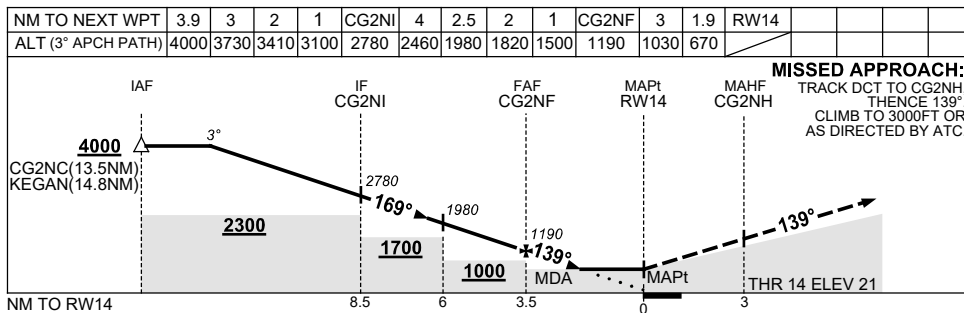

USE QNH

RNP Z RWY 14

GOLD COAST, QLD (YBCG)

1 DEC 2022

NOTES

CATEGORY	A	B	C	D
LNAV	670 (649-3.7)			
CIRCLING *	860 (839-2.4)	960 (939-4.0)	960 (939-5.0)	
ALTERNATE	(1339-4.4)	(1439-6.0)	(1439-7.0)	

1. MAX IAS: INITIAL : 210KT.
 * 2. NO CIRCLING WEST OF RWY 14/32.
 3. COLOUR: SEE SPEC NOTICES.