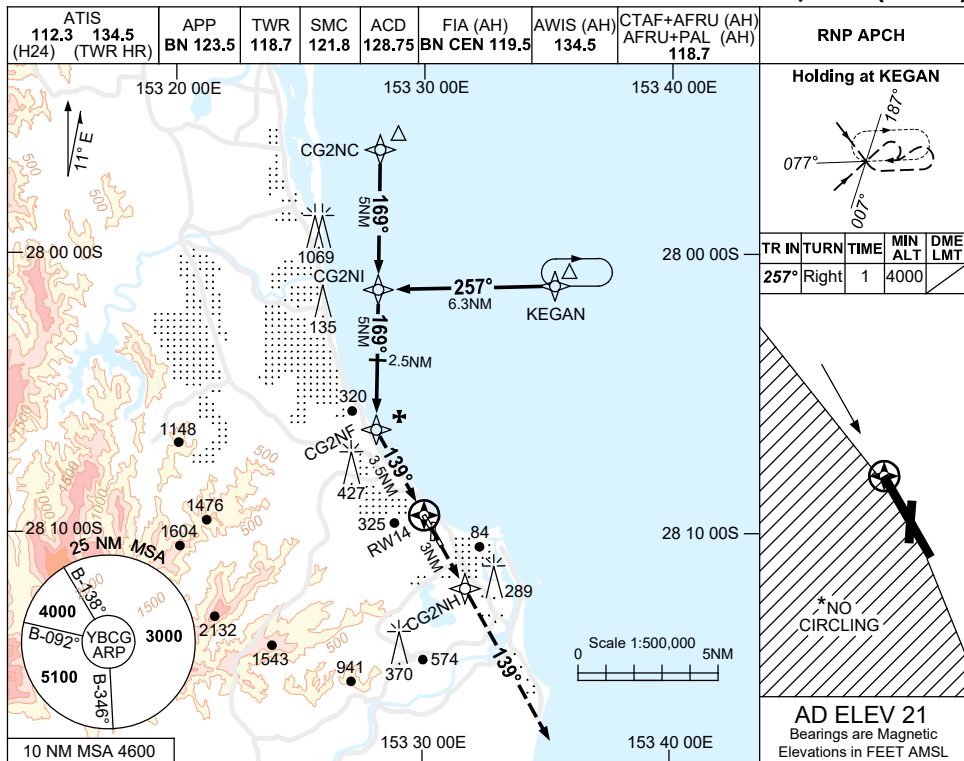

USE QNH

RNP Z RWY 14

GOLD COAST, QLD (YBCG)

1 DEC 2022

NOTES

CATEGORY	A	B	C	D
LNAV	670 (649-3.7)			
CIRCLING *	860 (839-2.4)	960 (939-4.0)	960 (939-5.0)	
ALTERNATE	(1339-4.4)	(1439-6.0)	(1439-7.0)	

1. MAX IAS: INITIAL : 210KT.
 * 2. NO CIRCLING WEST OF RWY 14/32.
 3. COLOUR: SEE SPEC NOTICES.

Changes: WAYPOINT NAMES.

BCGGN01-173