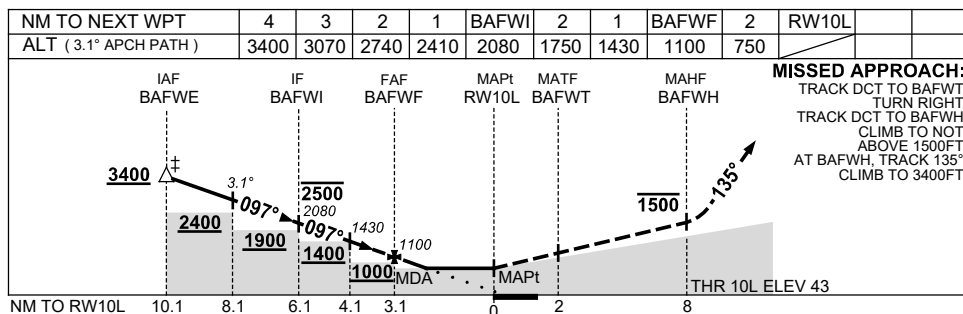

USE QNH
BRISBANE/ARCHERFIELD, QLD (YBAF)

RNP Y RWY 10L

24 MAR 2022

CATEGORY	A	B	C	D	NOTES
LNAV	NOT APPLICABLE			750 (707-4.0)	NOT APPLICABLE
CIRCLING				1240 (1175-4.0)	
ALTERNATE				(1675-6.0)	

† 1. ATC CLR RQ FOR PROC.
 2. PROC NOT FULLY CONTAINED IN CONTROLLED AIRSPACE.
 3. MAX IAS: MAP TURN 210KTS.

Changes: PROC ALTITUDES.

BAFGN03-170