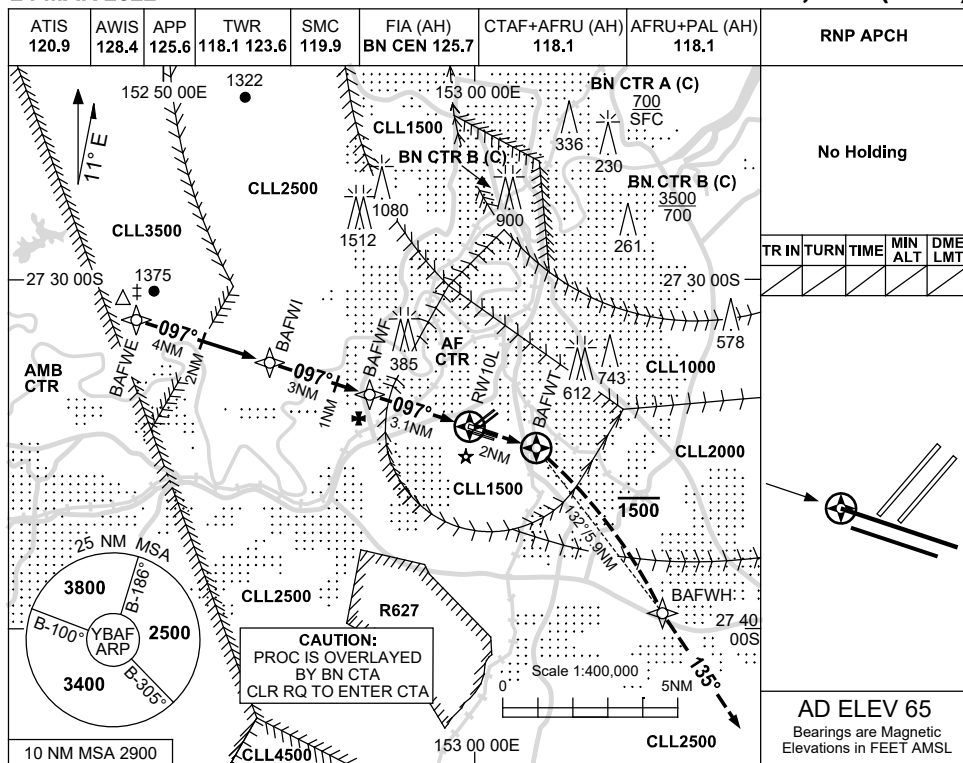

USE QNH
BRISBANE/ARCHERFIELD, QLD (YBAF)

RNP Y RWY 10L

24 MAR 2022

CATEGORY	A	B	C	D	NOTES
LNAV	NOT APPLICABLE			750 (707-4.0)	NOT APPLICABLE
CIRCLING				1240 (1175-4.0)	
ALTERNATE				(1675-6.0)	

† 1. ATC CLR RQ FOR PROC.
 2. PROC NOT FULLY CONTAINED IN CONTROLLED AIRSPACE.
 3. MAX IAS: MAP TURN 210KTS.

Changes: PROC ALTITUDES.

BAFGN03-170