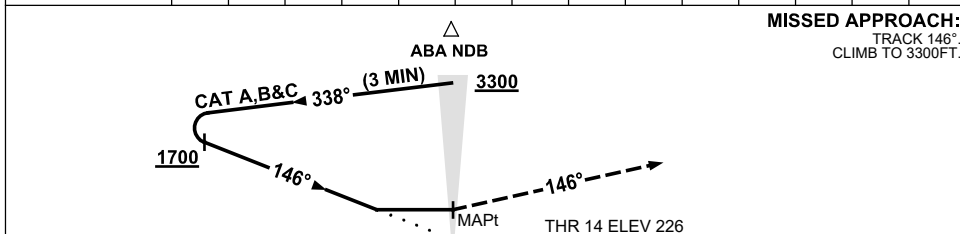

USE QNH

NDB-Z RWY 14
ALBANY, WA (YABA)

7 NOV 2019

DME DIST	NOT APPLICABLE									
ALT										

CATEGORY	A	B	C	D
S-I NDB	1120 (887-5.0)			NOT APPLICABLE
CIRCLING *	1120 (887-2.4)	1170 (937-4.0)		
ALTERNATE	(1387-4.4)	(1437-6.0)		

- NOTES**
- MAX IAS:
 INITIAL :
 CAT A&B 140KT.
 CAT C 210KT.
 - NO CIRCLING IN SECTOR EAST OF RWY 14/32 & SOUTH OF RWY 05/23.
 - COLOUR: SEE SPEC NOTICES.

Changes: D136 & 500FT CONTOUR REMOVED.

ABANB02-161