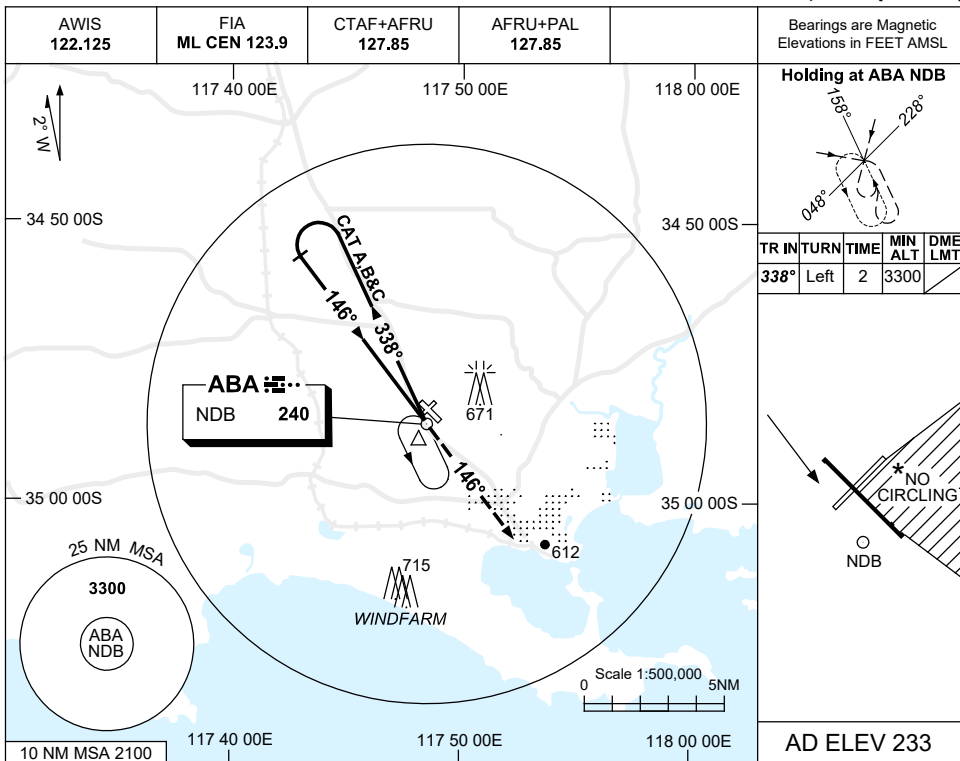

USE QNH

NDB-Z RWY 14
ALBANY, WA (YABA)

7 NOV 2019

DME DIST	NOT APPLICABLE									
ALT										

CATEGORY	A	B	C	D
S-I NDB	1120 (887-5.0)			NOT APPLICABLE
CIRCLING *	1120 (887-2.4)	1170 (937-4.0)		
ALTERNATE	(1387-4.4)	(1437-6.0)		

- NOTES**
- MAX IAS:
 INITIAL :
 CAT A&B 140KT.
 CAT C 210KT.
 - NO CIRCLING IN SECTOR EAST OF RWY 14/32 & SOUTH OF RWY 05/23.
 - COLOUR: SEE SPEC NOTICES.

Changes: D136 & 500FT CONTOUR REMOVED.

ABANB02-161