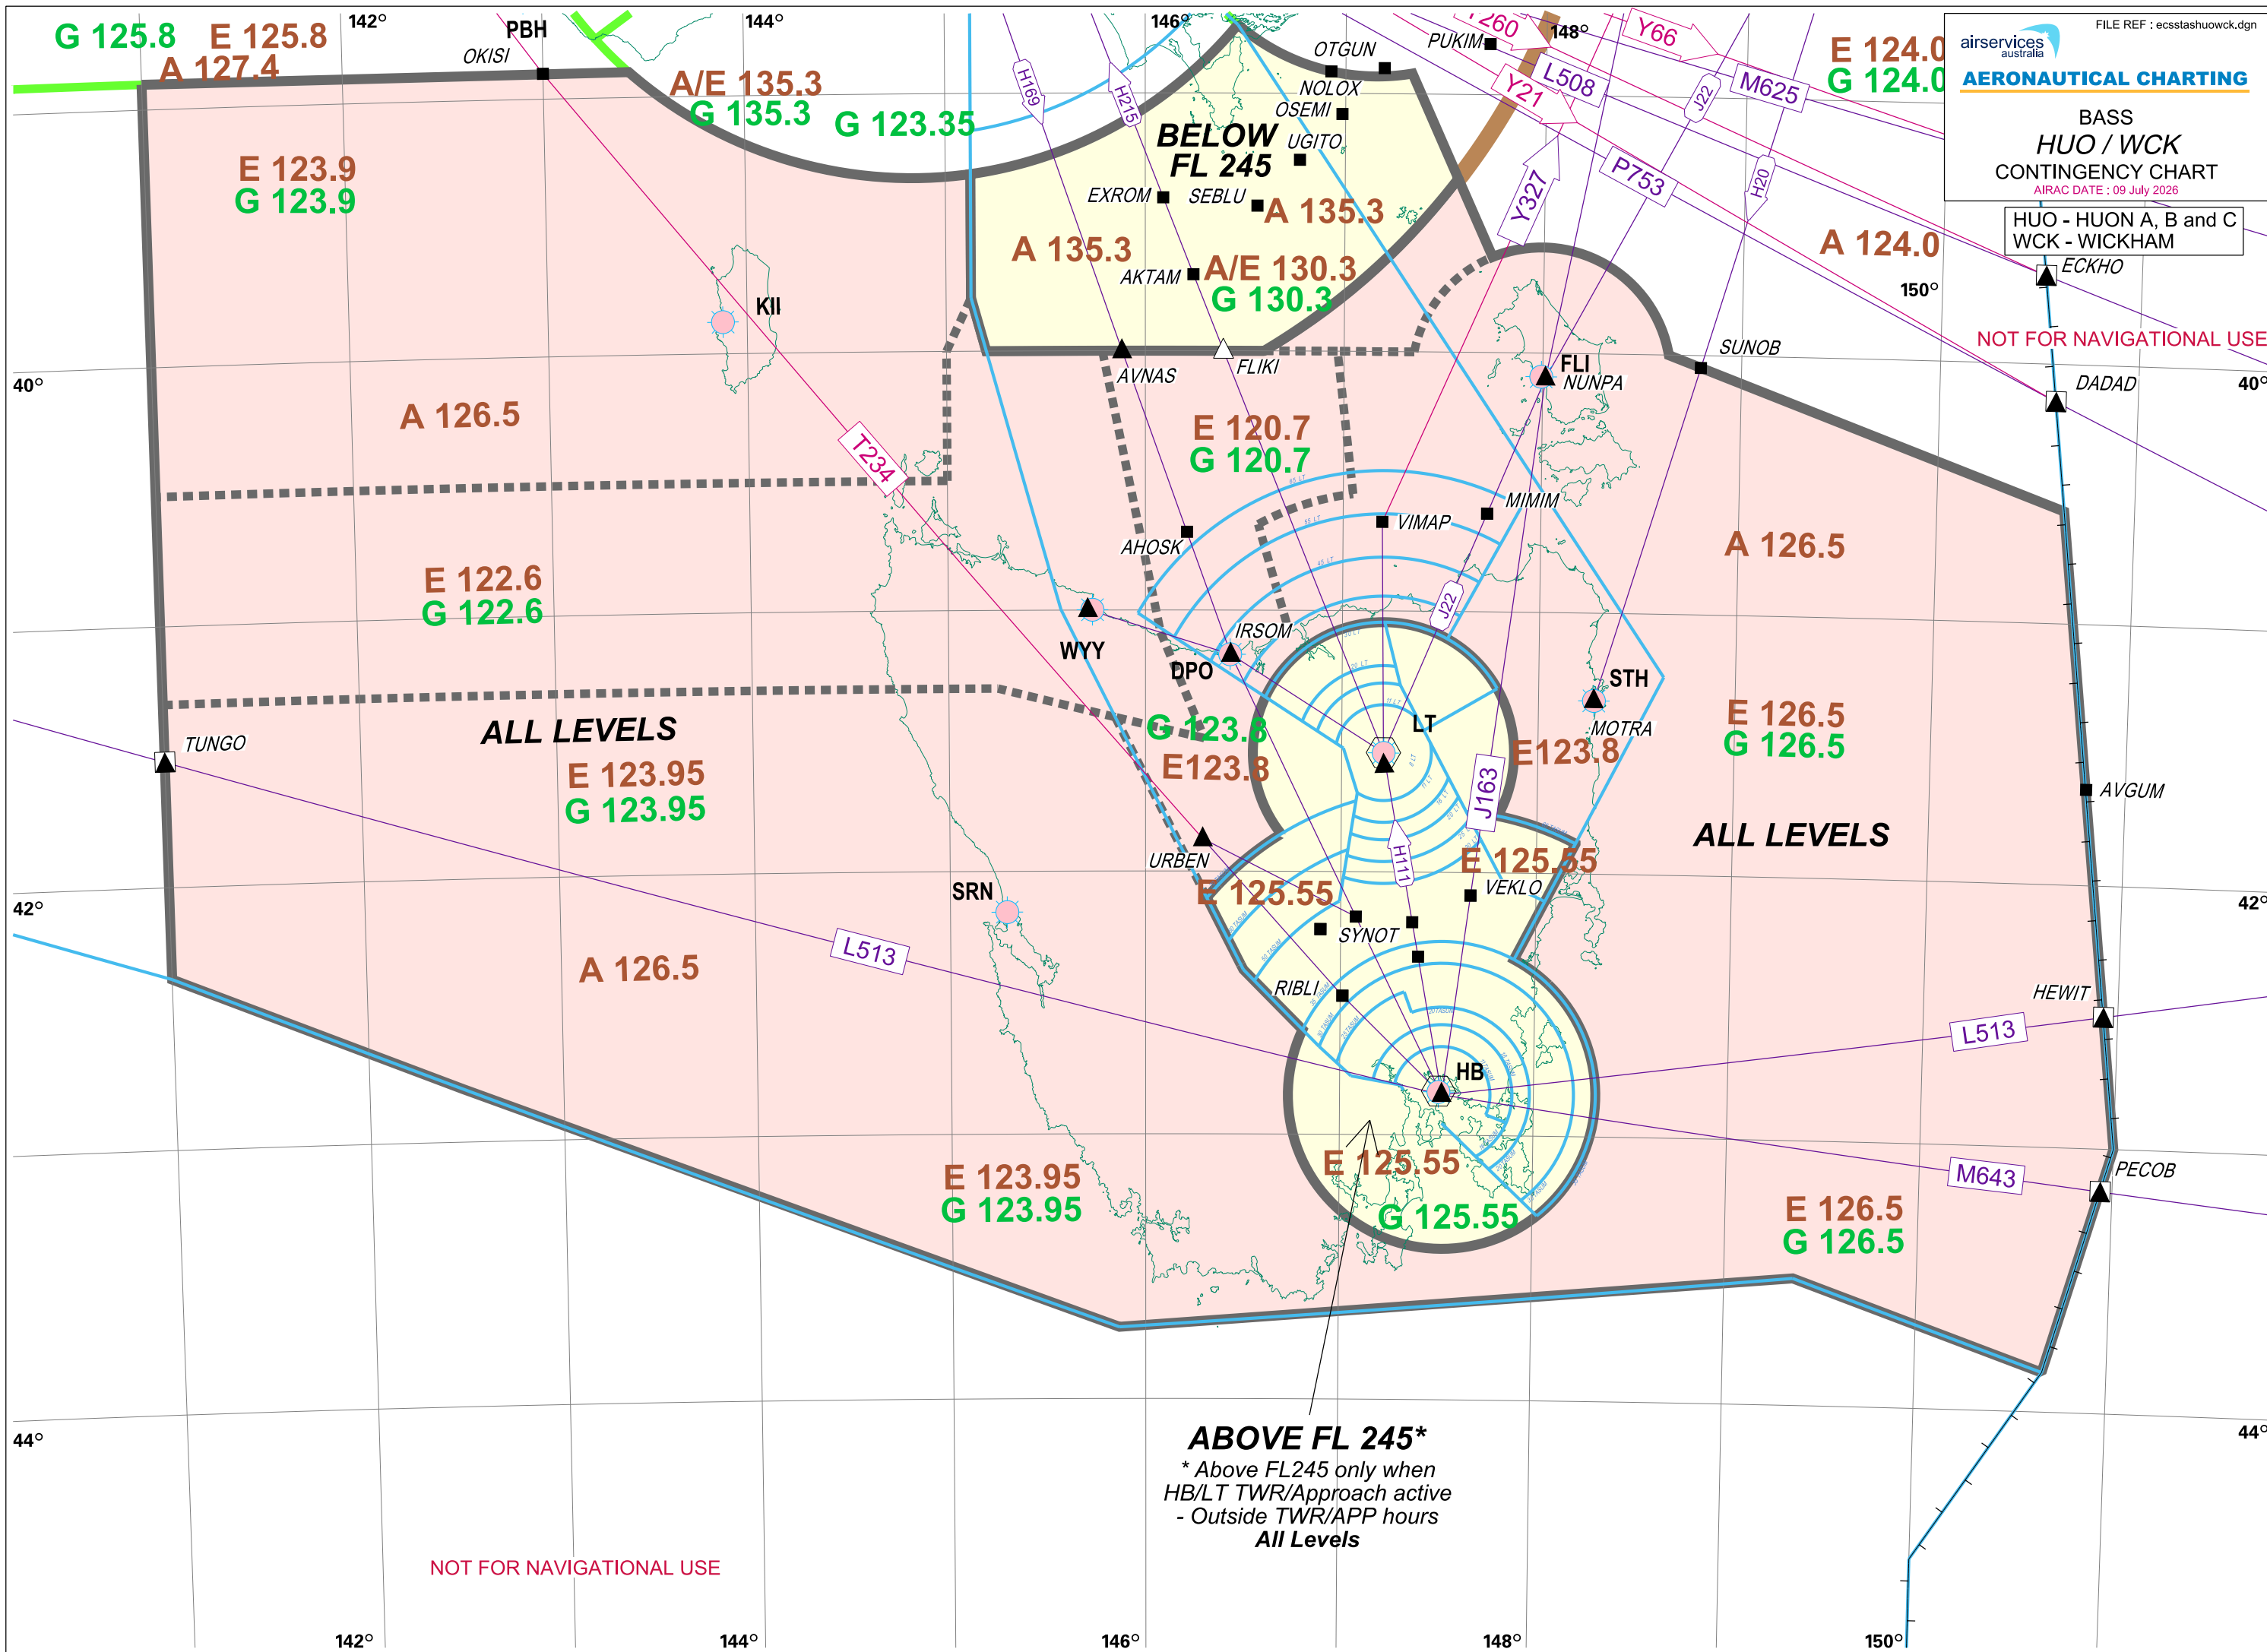

**BASS
HUO / WCK
CONTINGENCY CHART**
AIRAC DATE : 09 July 2026

HUO - HUON A, B and C
WCK - WICKHAM

NOT FOR NAVIGATIONAL USE

ABOVE FL 245*
* Above FL245 only when
HB/LT TWR/Approach active
- Outside TWR/APP hours
All Levels

NOT FOR NAVIGATIONAL USE