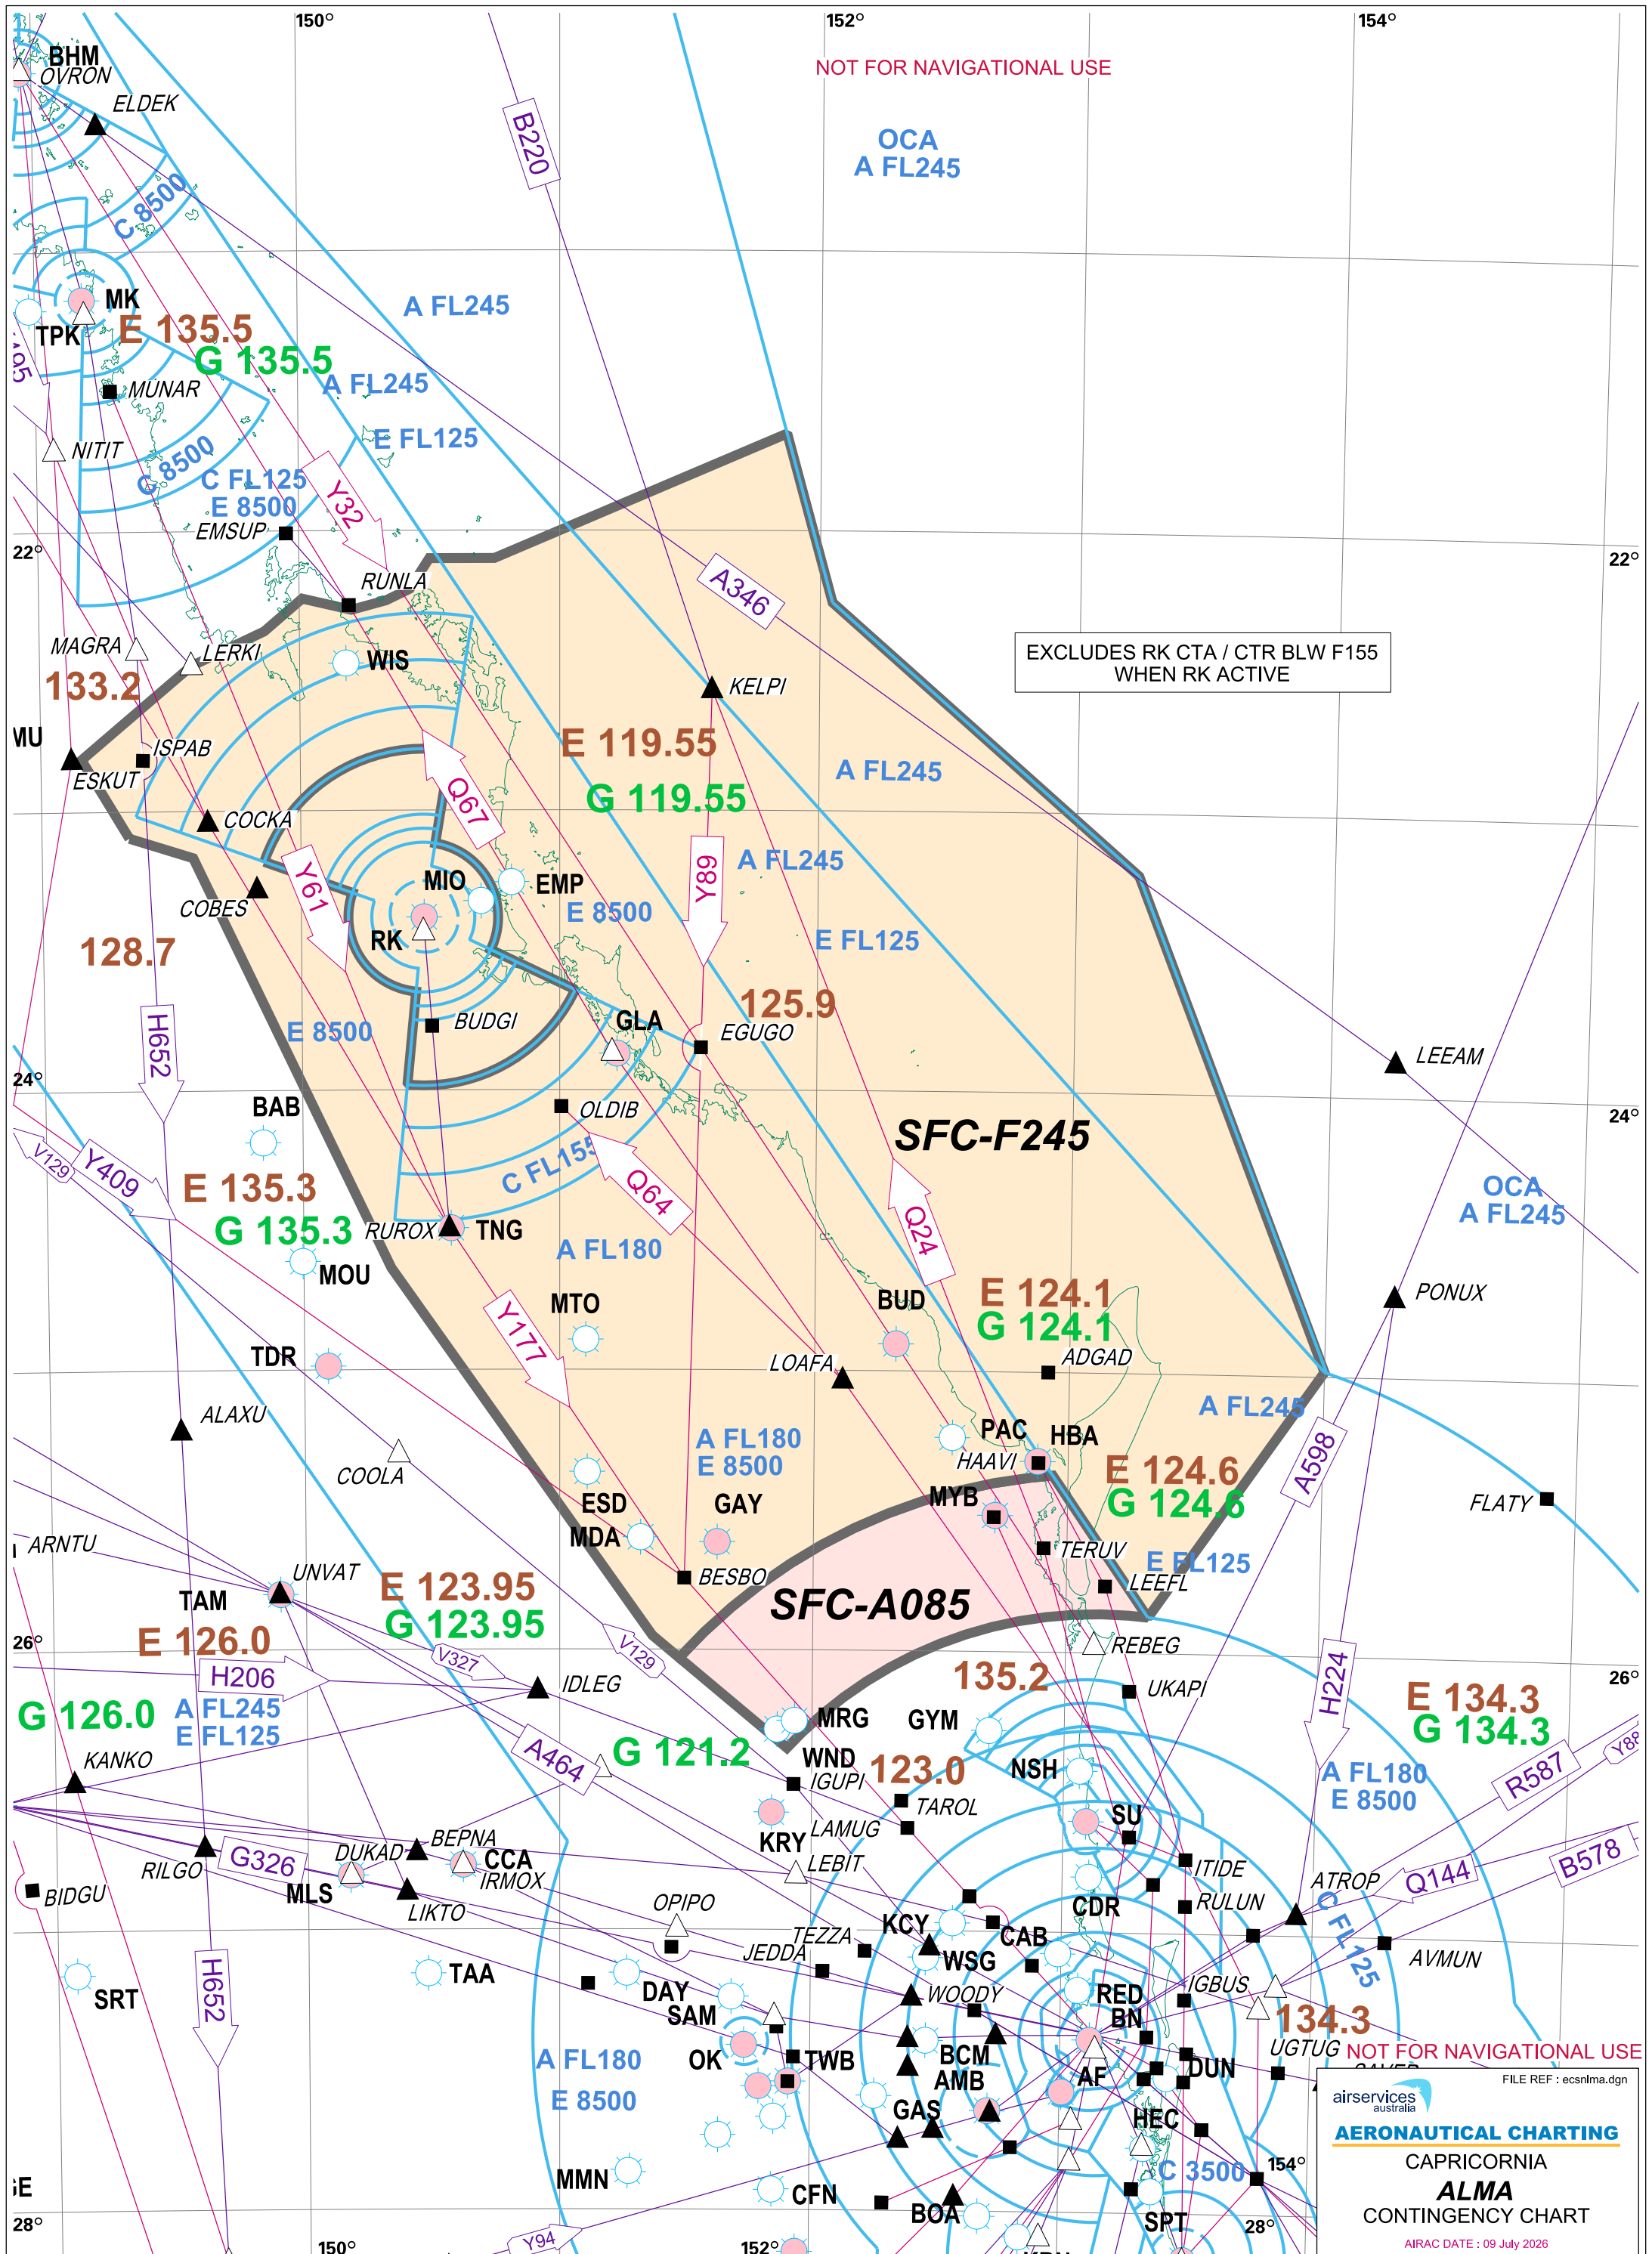

NOT FOR NAVIGATIONAL USE

OCA  
A FL245

EXCLUDES RK CTA / CTR BLW F155  
WHEN RK ACTIVE

SFC-A085

SFC-F245

airservices  
australia

**AERONAUTICAL CHARTING**

CAPRICORNIA  
**ALMA**  
CONTINGENCY CHART

AIRAC DATE : 09 July 2026

FILE REF : ecsnlma.dgn

NOT FOR NAVIGATIONAL USE