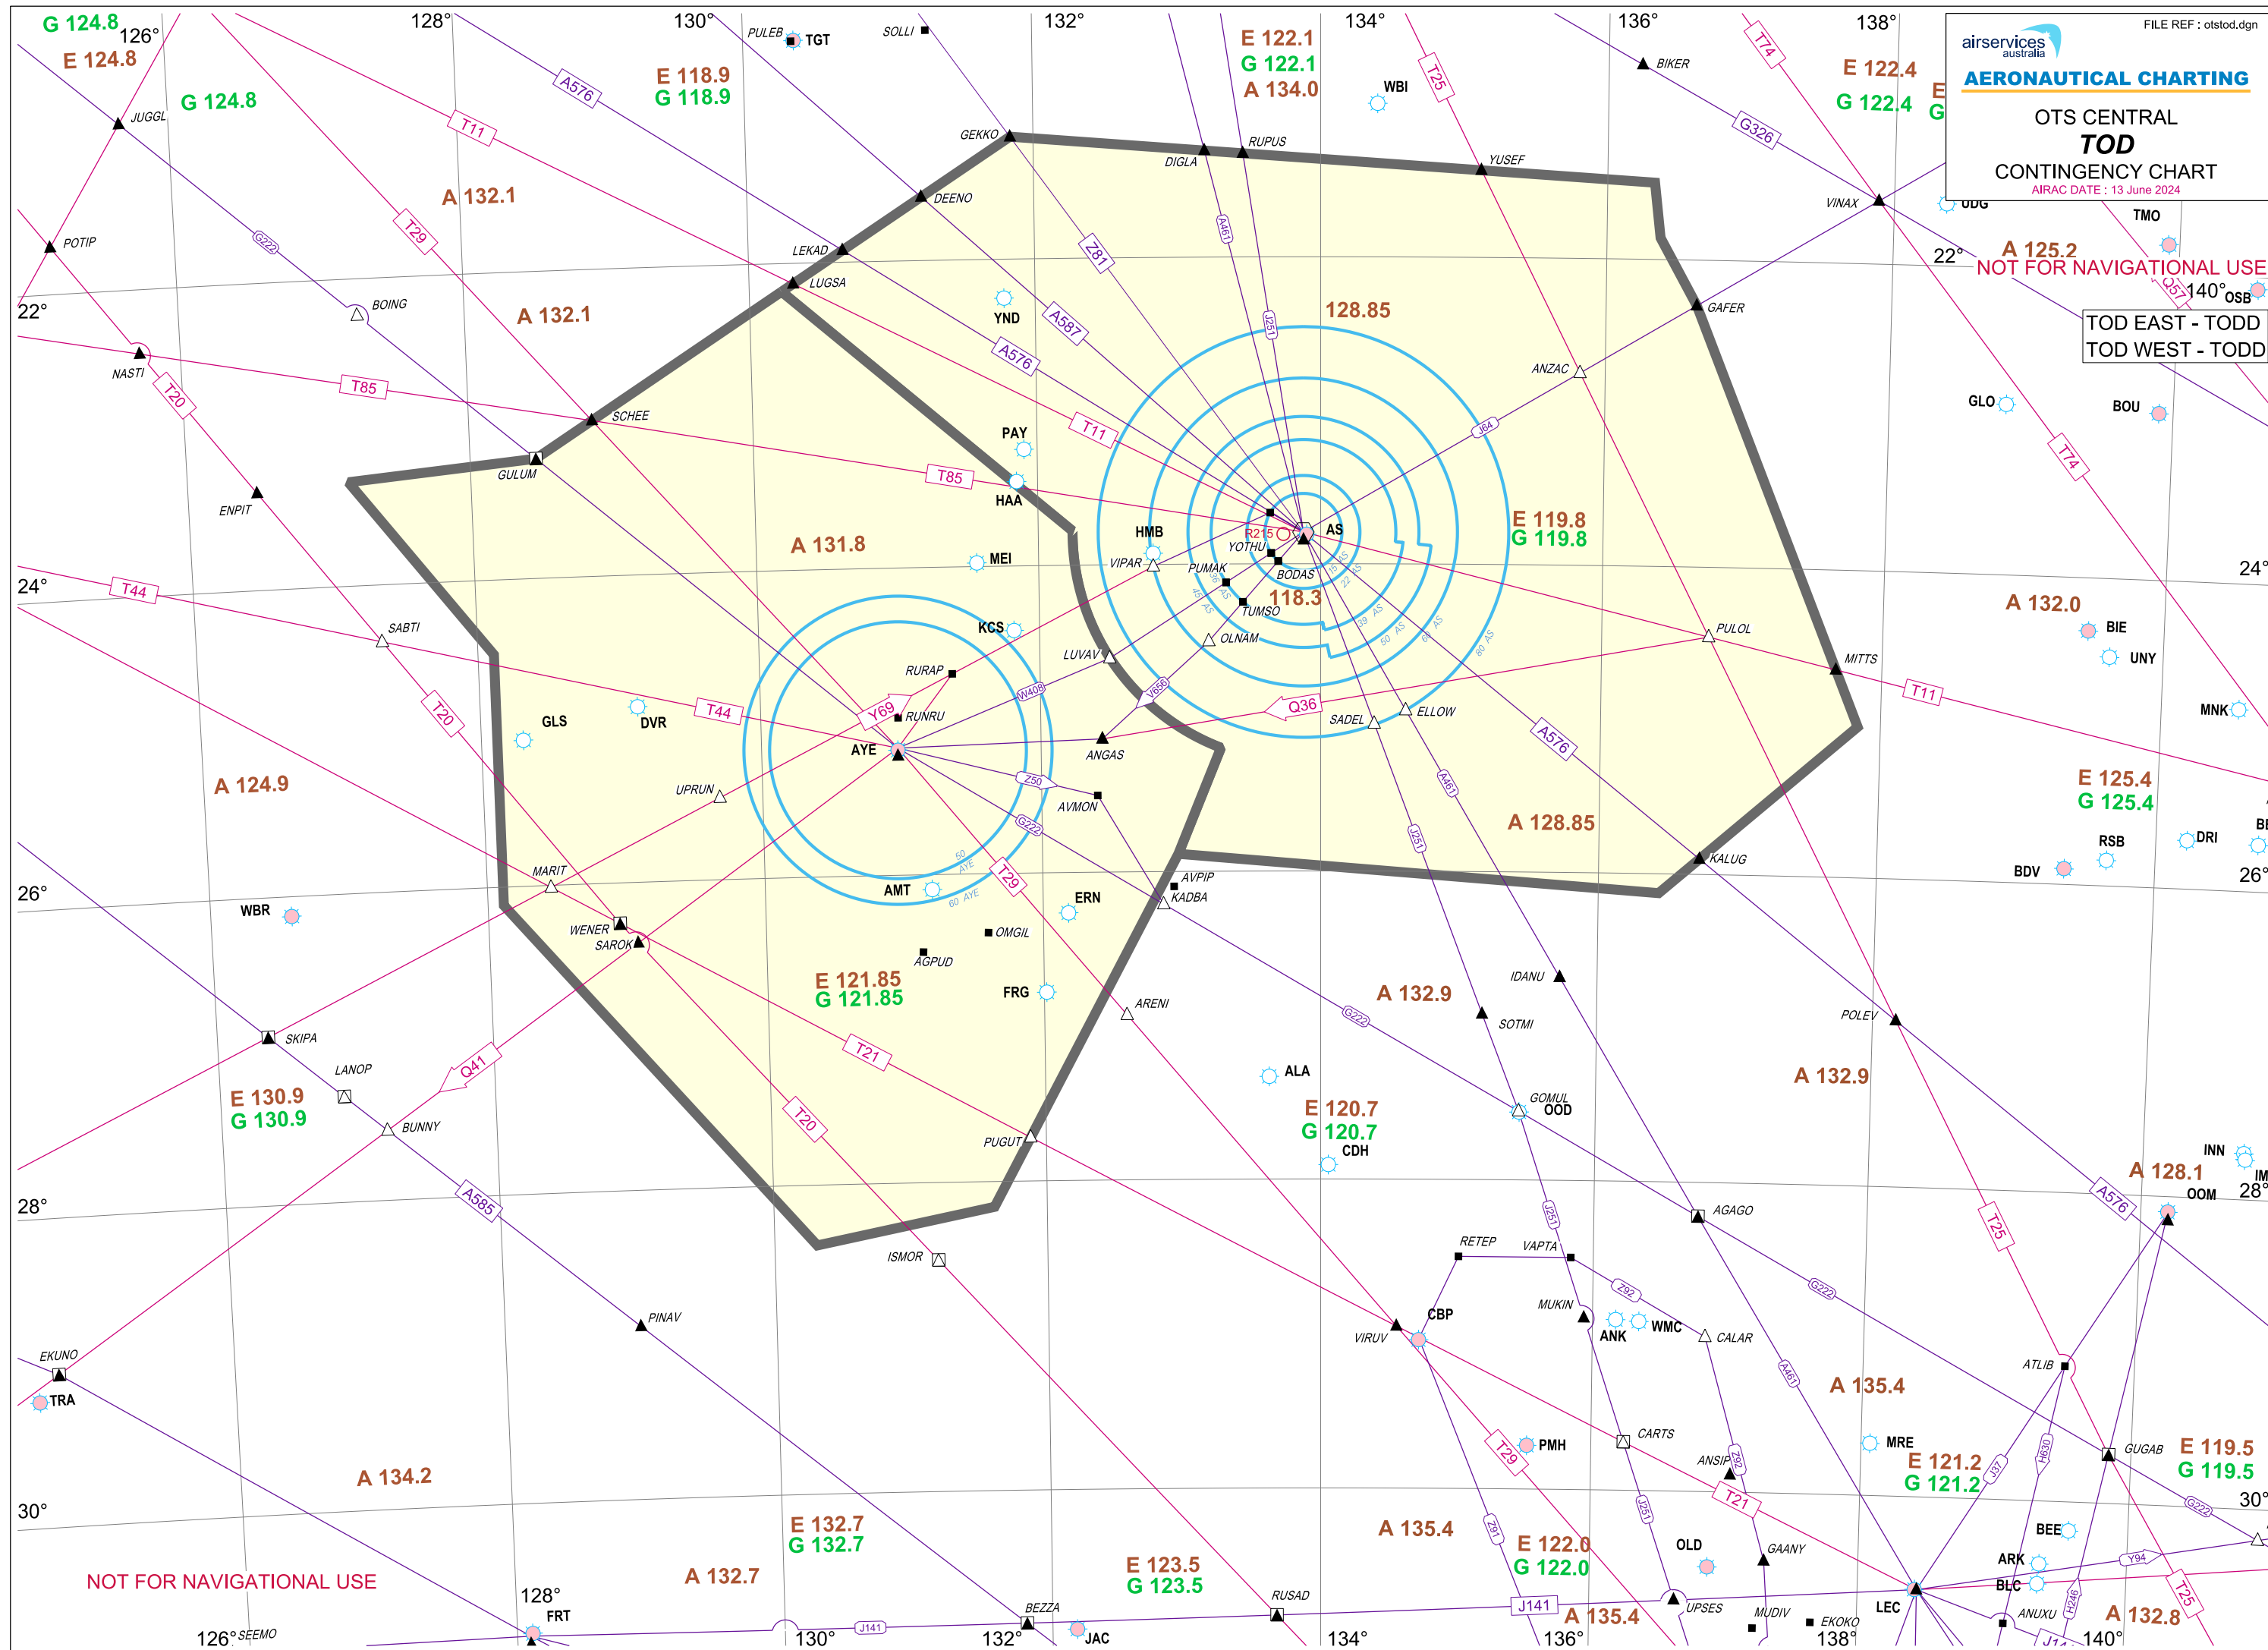

**OTS CENTRAL
TOD**
CONTINGENCY CHART
AIRAC DATE : 13 June 2024

**A 125.2
NOT FOR NAVIGATIONAL USE**

TOD EAST - TODD
TOD WEST - TODD

NOT FOR NAVIGATIONAL USE