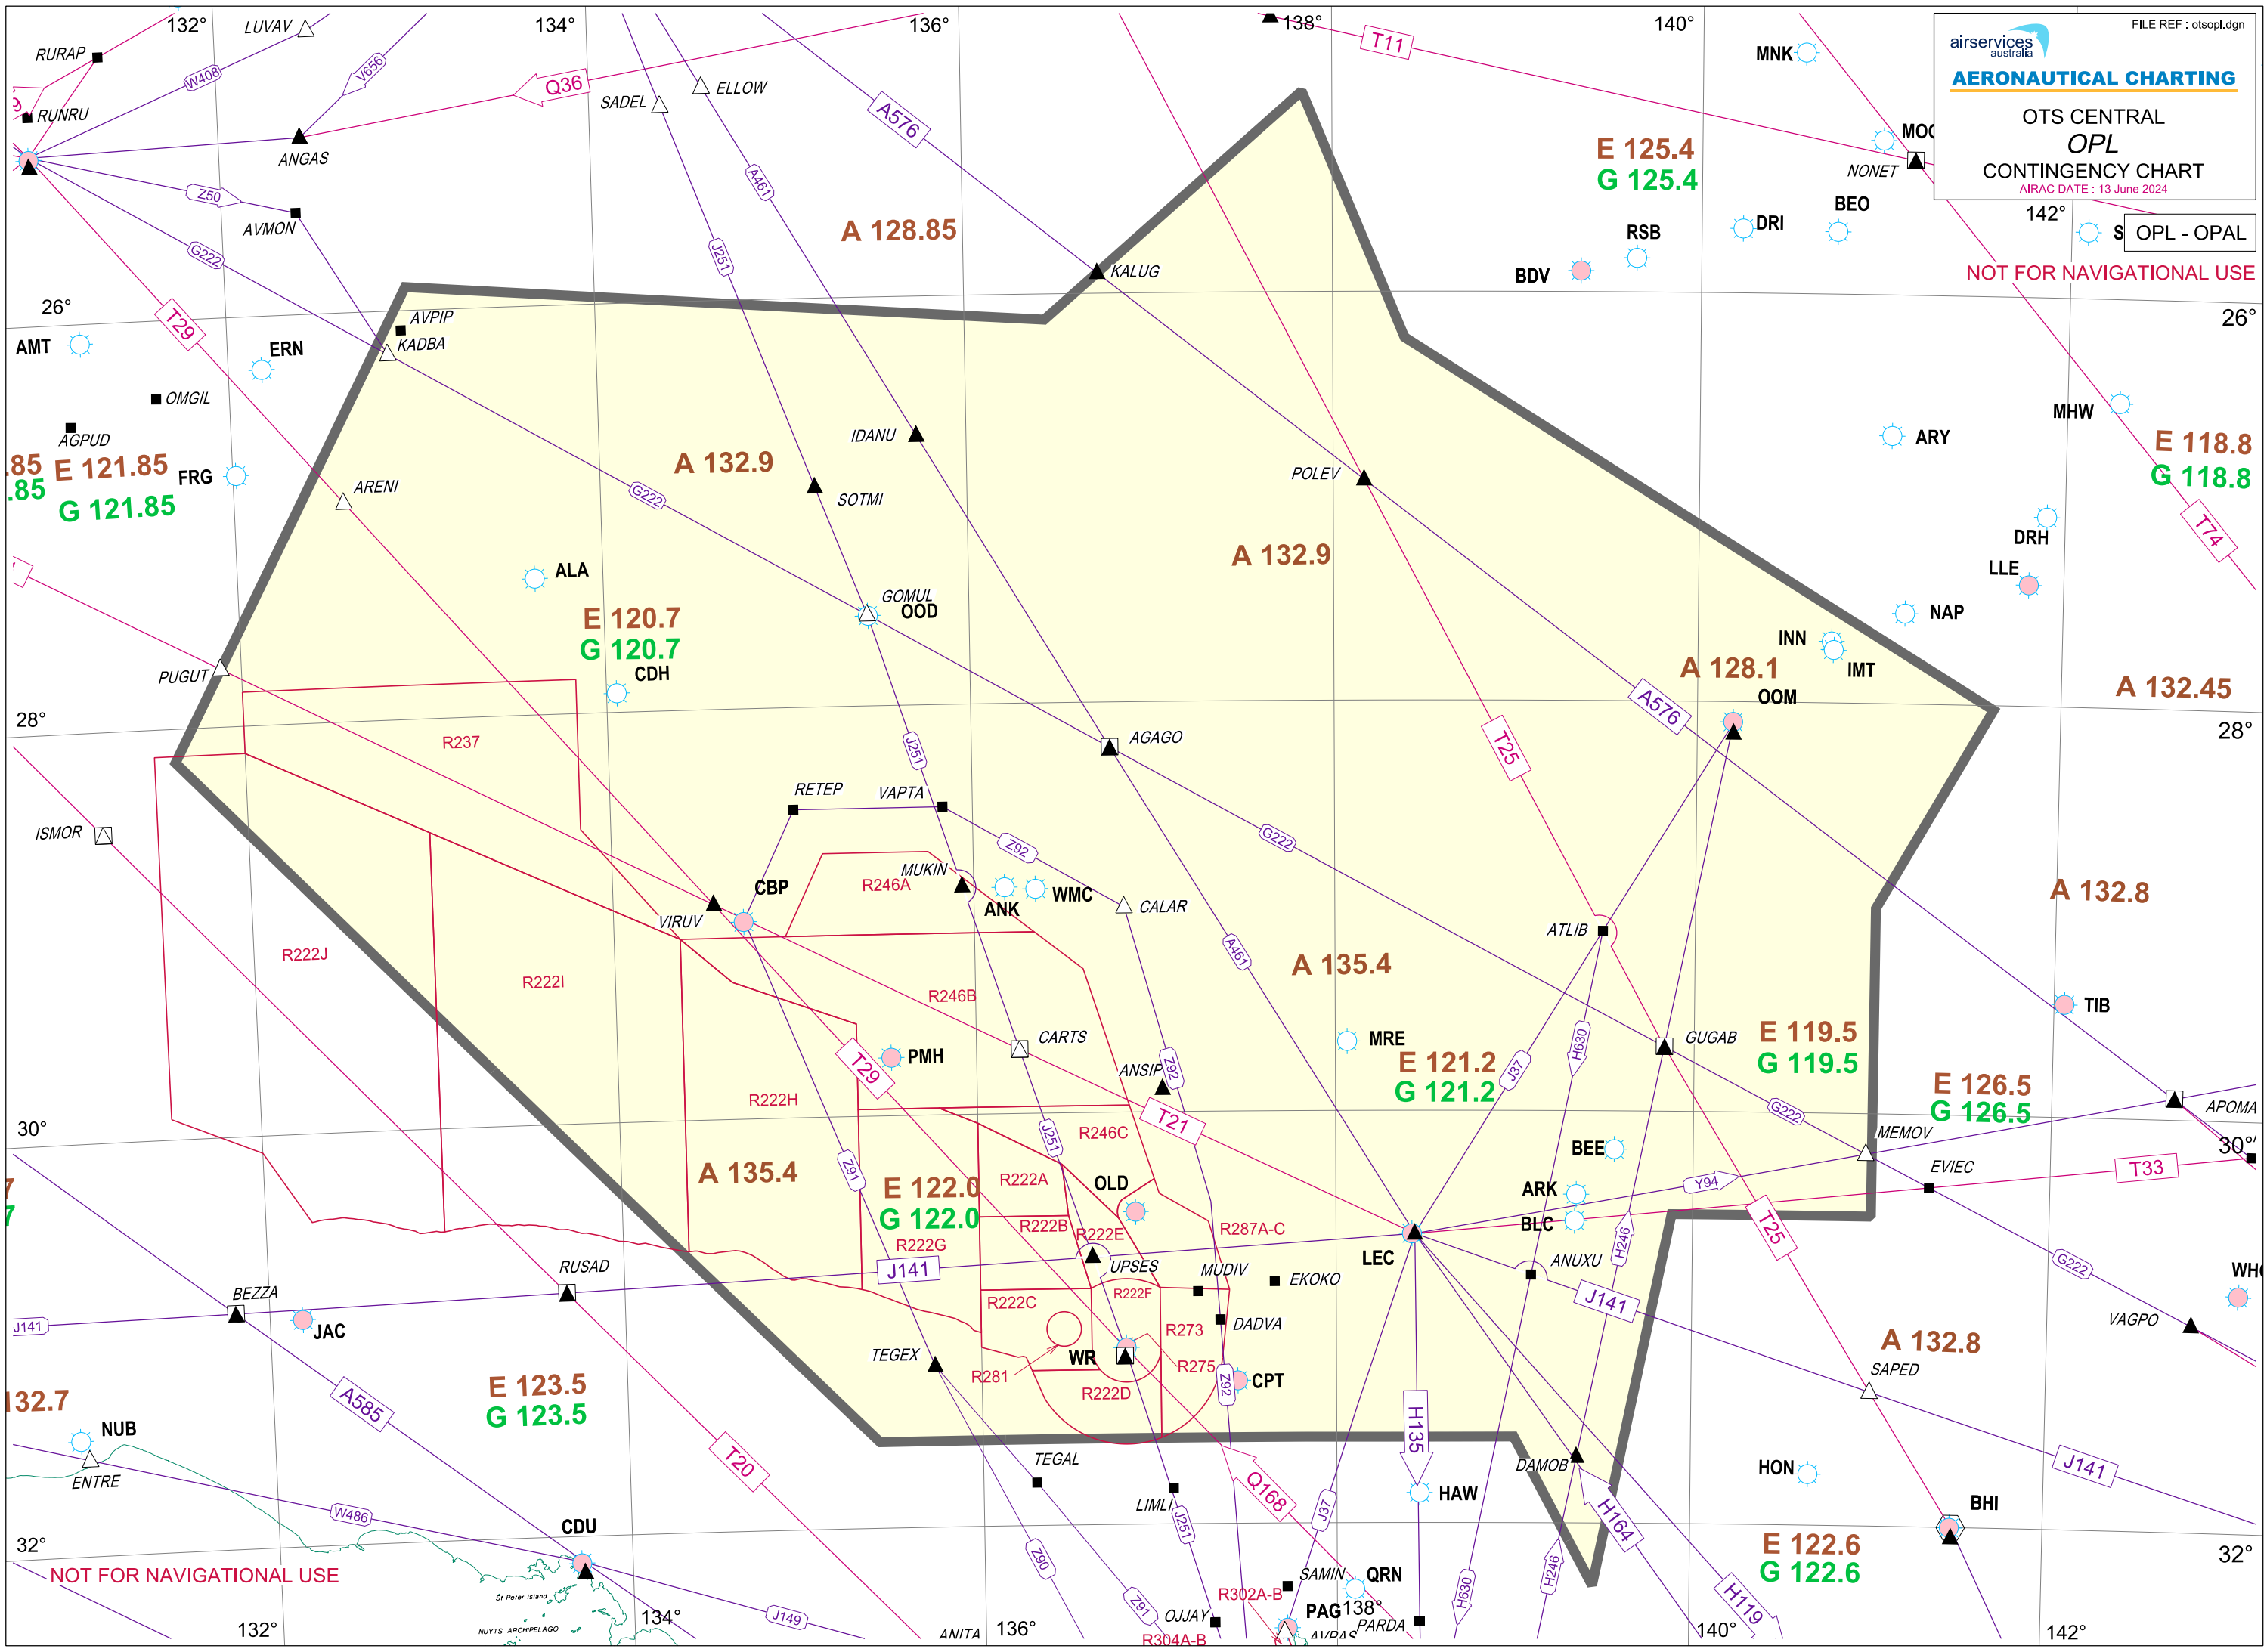

OTS CENTRAL
OPL
CONTINGENCY CHART
AIRAC DATE : 13 June 2024

S OPL - OPAL

NOT FOR NAVIGATIONAL USE

NOT FOR NAVIGATIONAL USE