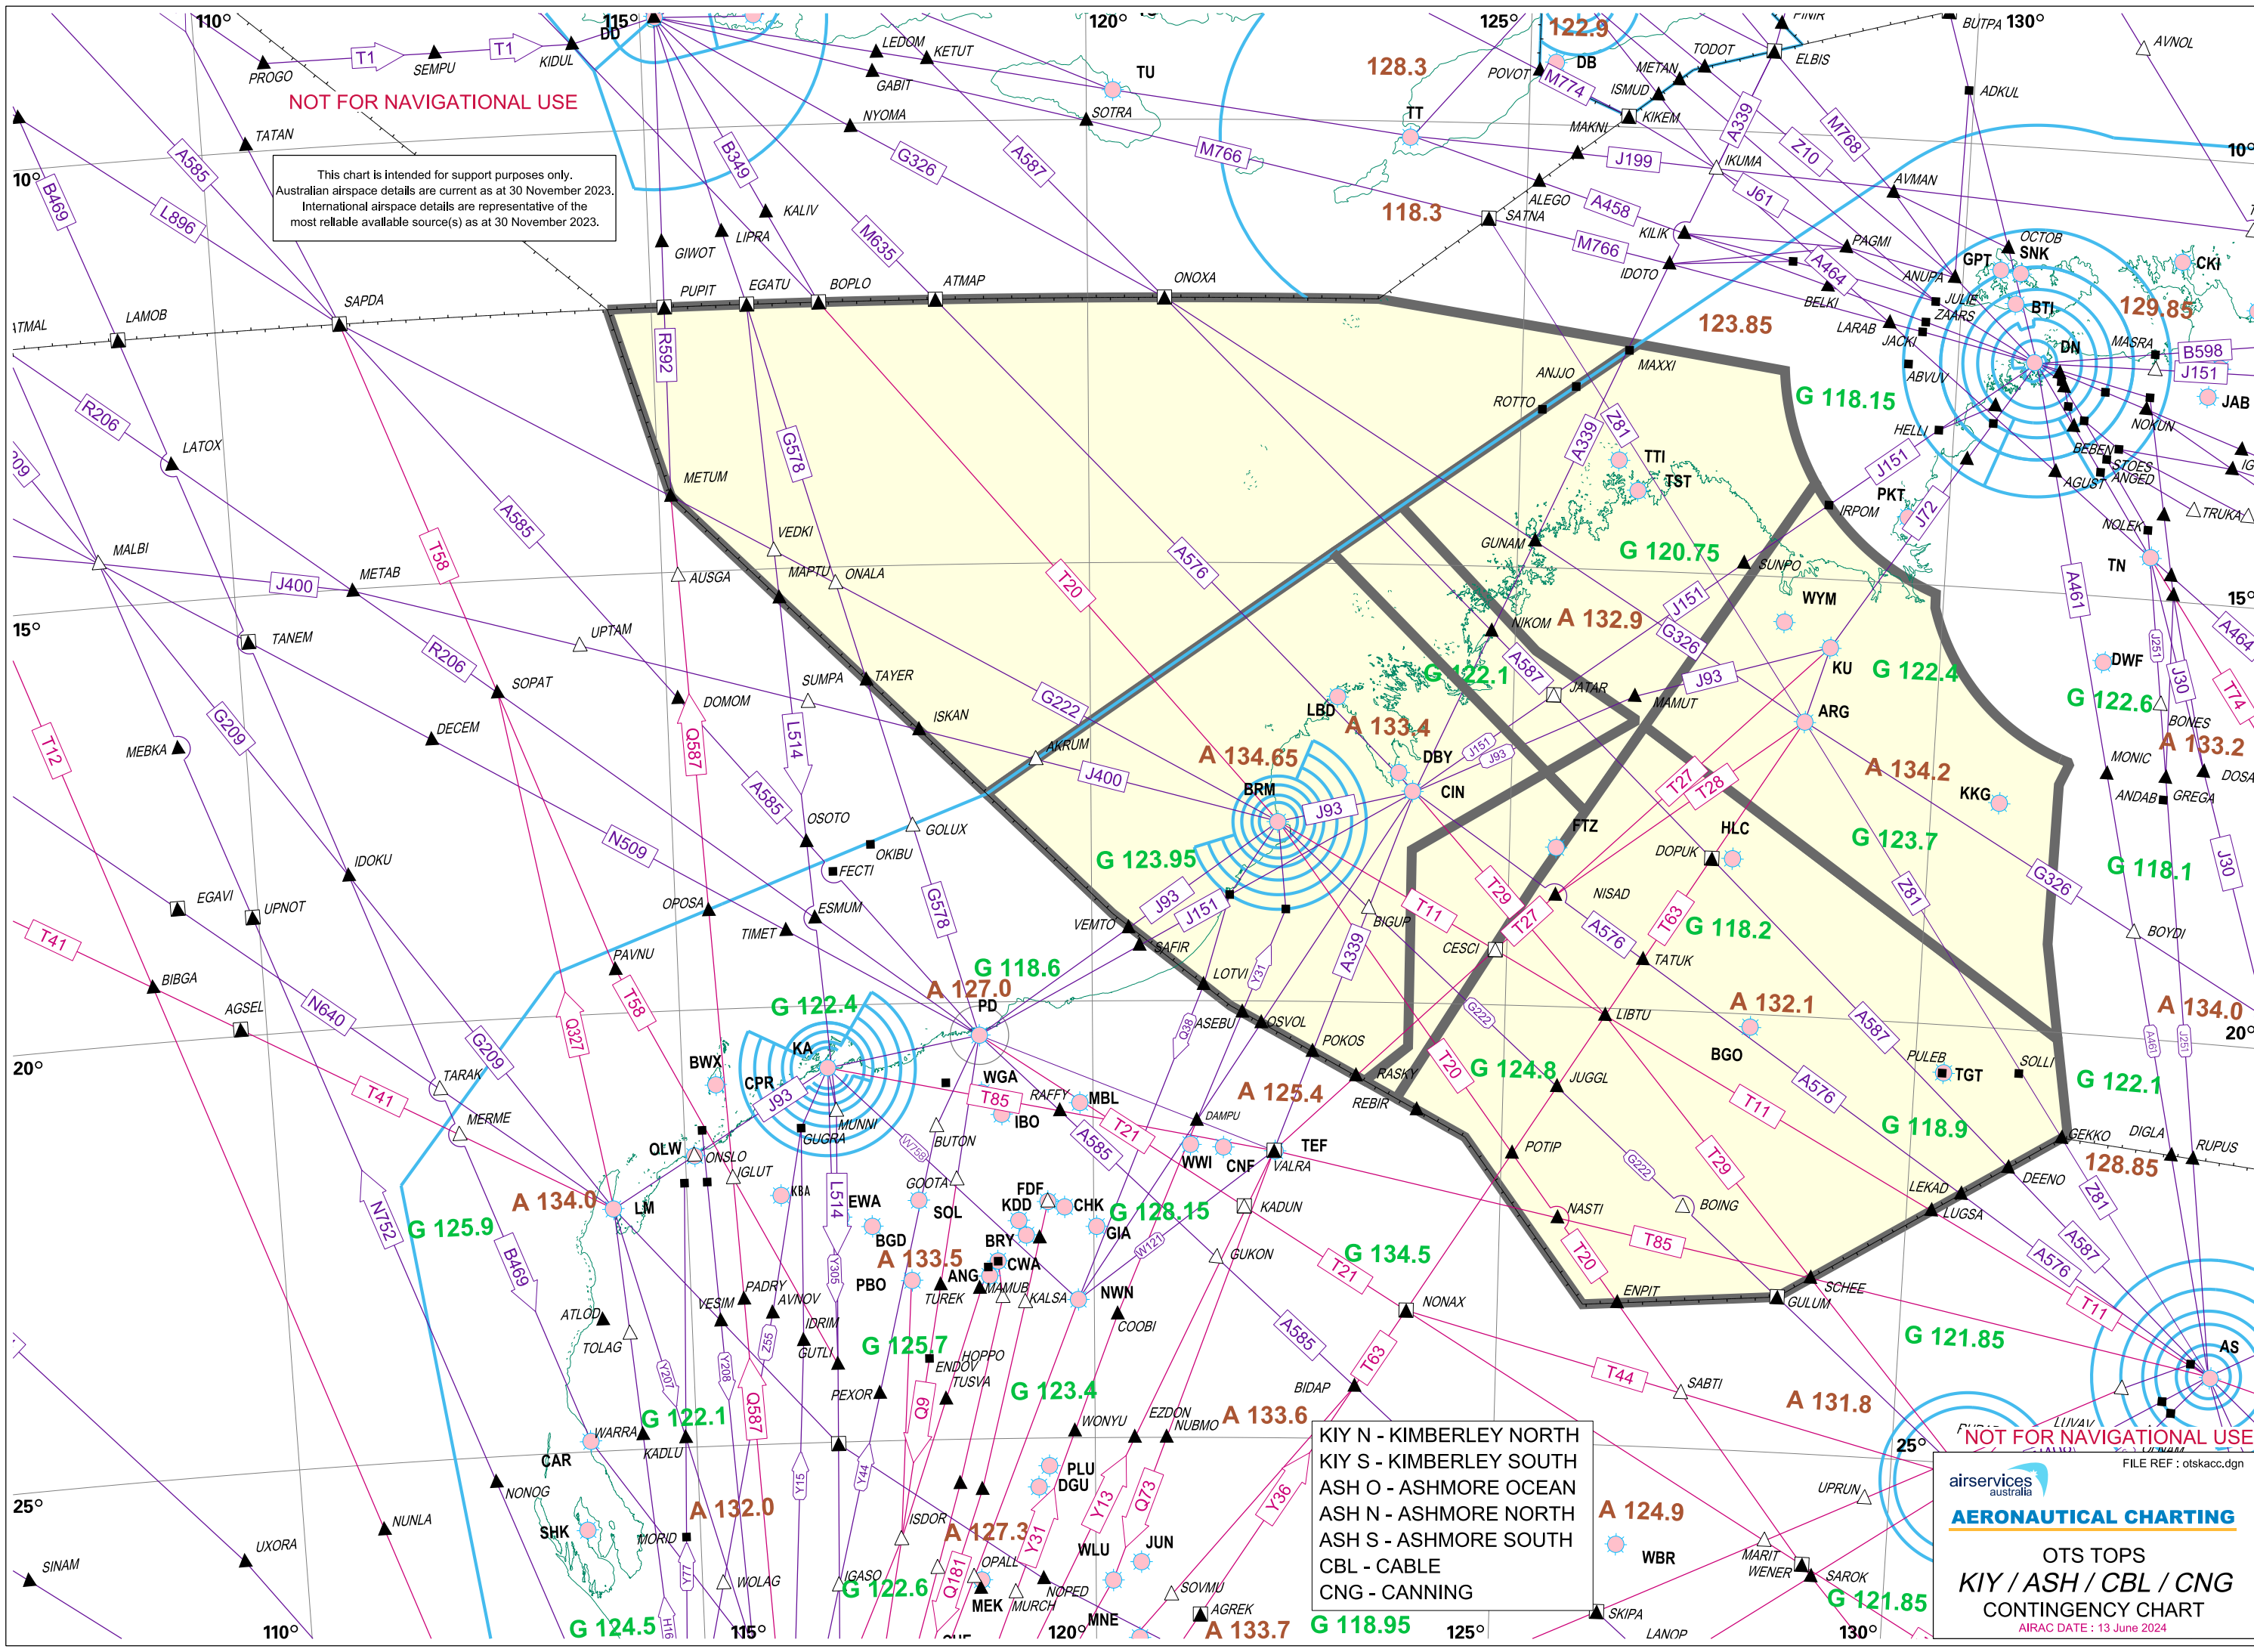

NOT FOR NAVIGATIONAL USE

This chart is intended for support purposes only.
Australian airspace details are current as at 30 November 2023.
International airspace details are representative of the most reliable available source(s) as at 30 November 2023.

KIY N - KIMBERLEY NORTH
KIY S - KIMBERLEY SOUTH
ASH O - ASHMORE OCEAN
ASH N - ASHMORE NORTH
ASH S - ASHMORE SOUTH
CBL - CABLE
CNG - CANNING

NOT FOR NAVIGATIONAL USE
FILE REF : otkacc.dgn
airservices
australia
AERONAUTICAL CHARTING
OTS TOPS
KIY / ASH / CBL / CNG
CONTINGENCY CHART
AIRAC DATE : 13 June 2024