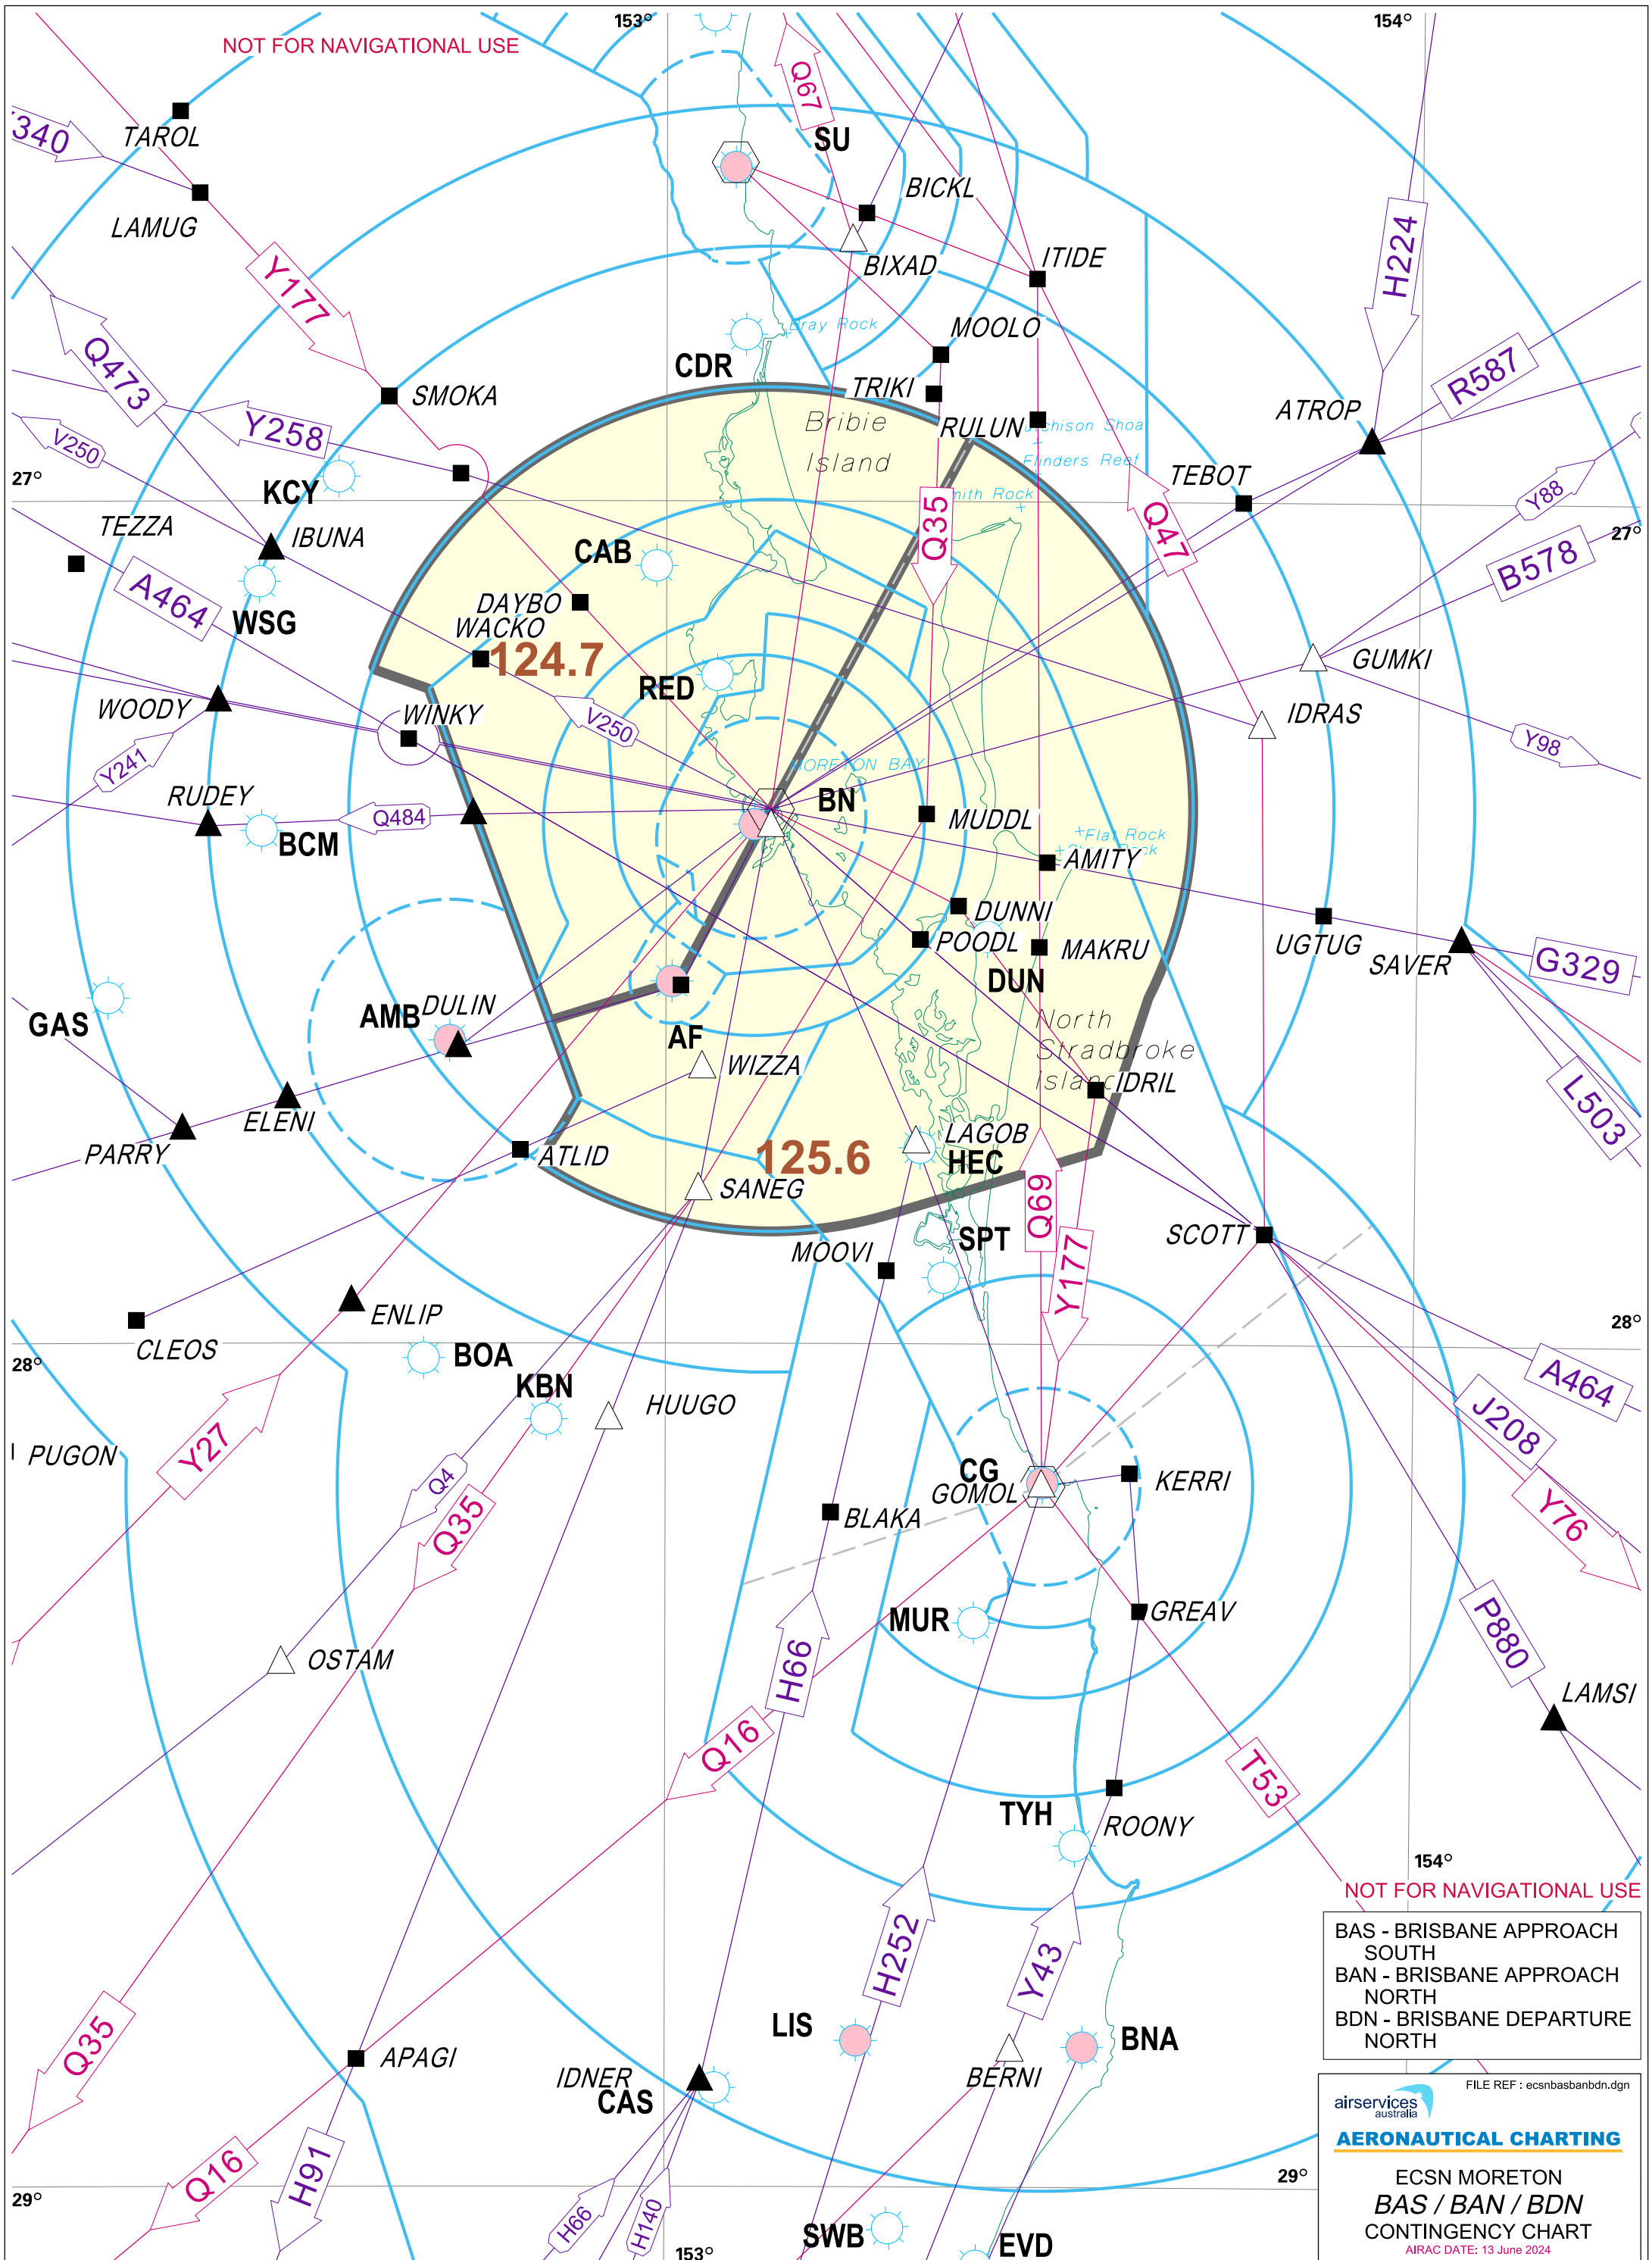

NOT FOR NAVIGATIONAL USE

NOT FOR NAVIGATIONAL USE

BAS - BRISBANE APPROACH SOUTH
 BAN - BRISBANE APPROACH NORTH
 BDN - BRISBANE DEPARTURE NORTH

airservices australia
AERONAUTICAL CHARTING
 ECSN MORETON
BAS / BAN / BDN
 CONTINGENCY CHART
 AIRAC DATE: 13 June 2024