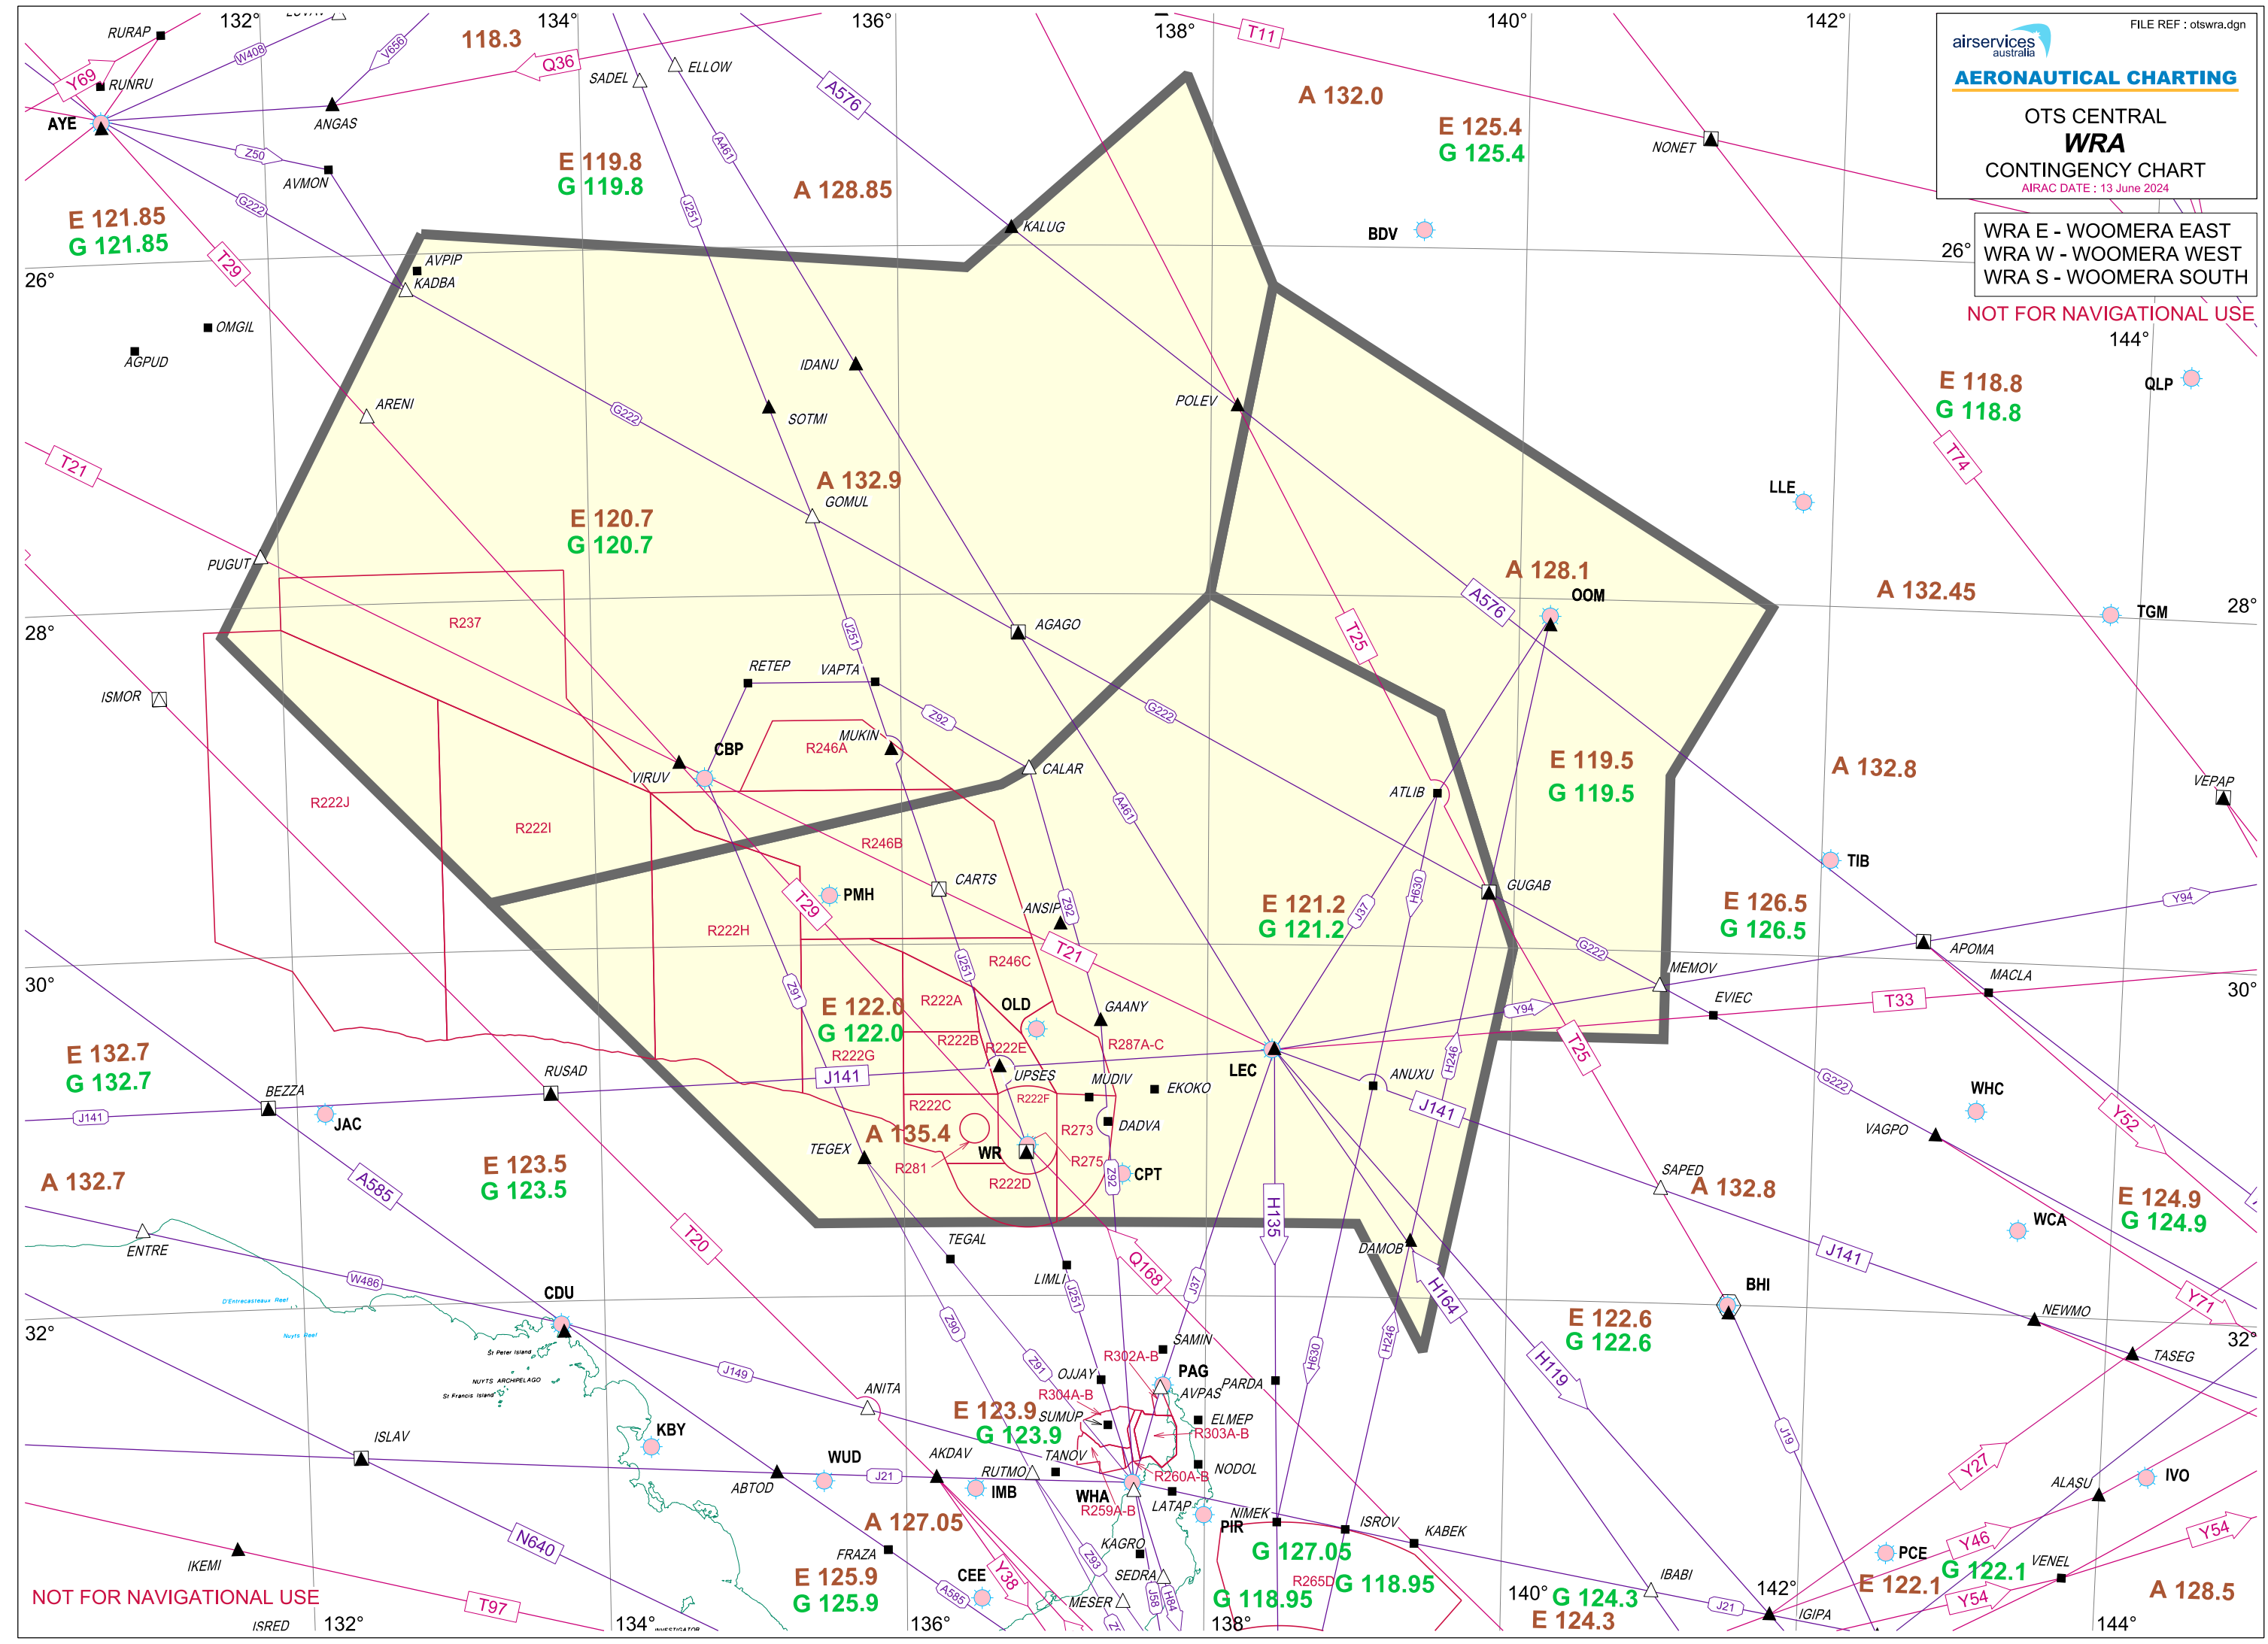

OTS CENTRAL
WRA
CONTINGENCY CHART
AIRAC DATE : 13 June 2024

WRA E - WOOMERA EAST
WRA W - WOOMERA WEST
WRA S - WOOMERA SOUTH

NOT FOR NAVIGATIONAL USE

NOT FOR NAVIGATIONAL USE