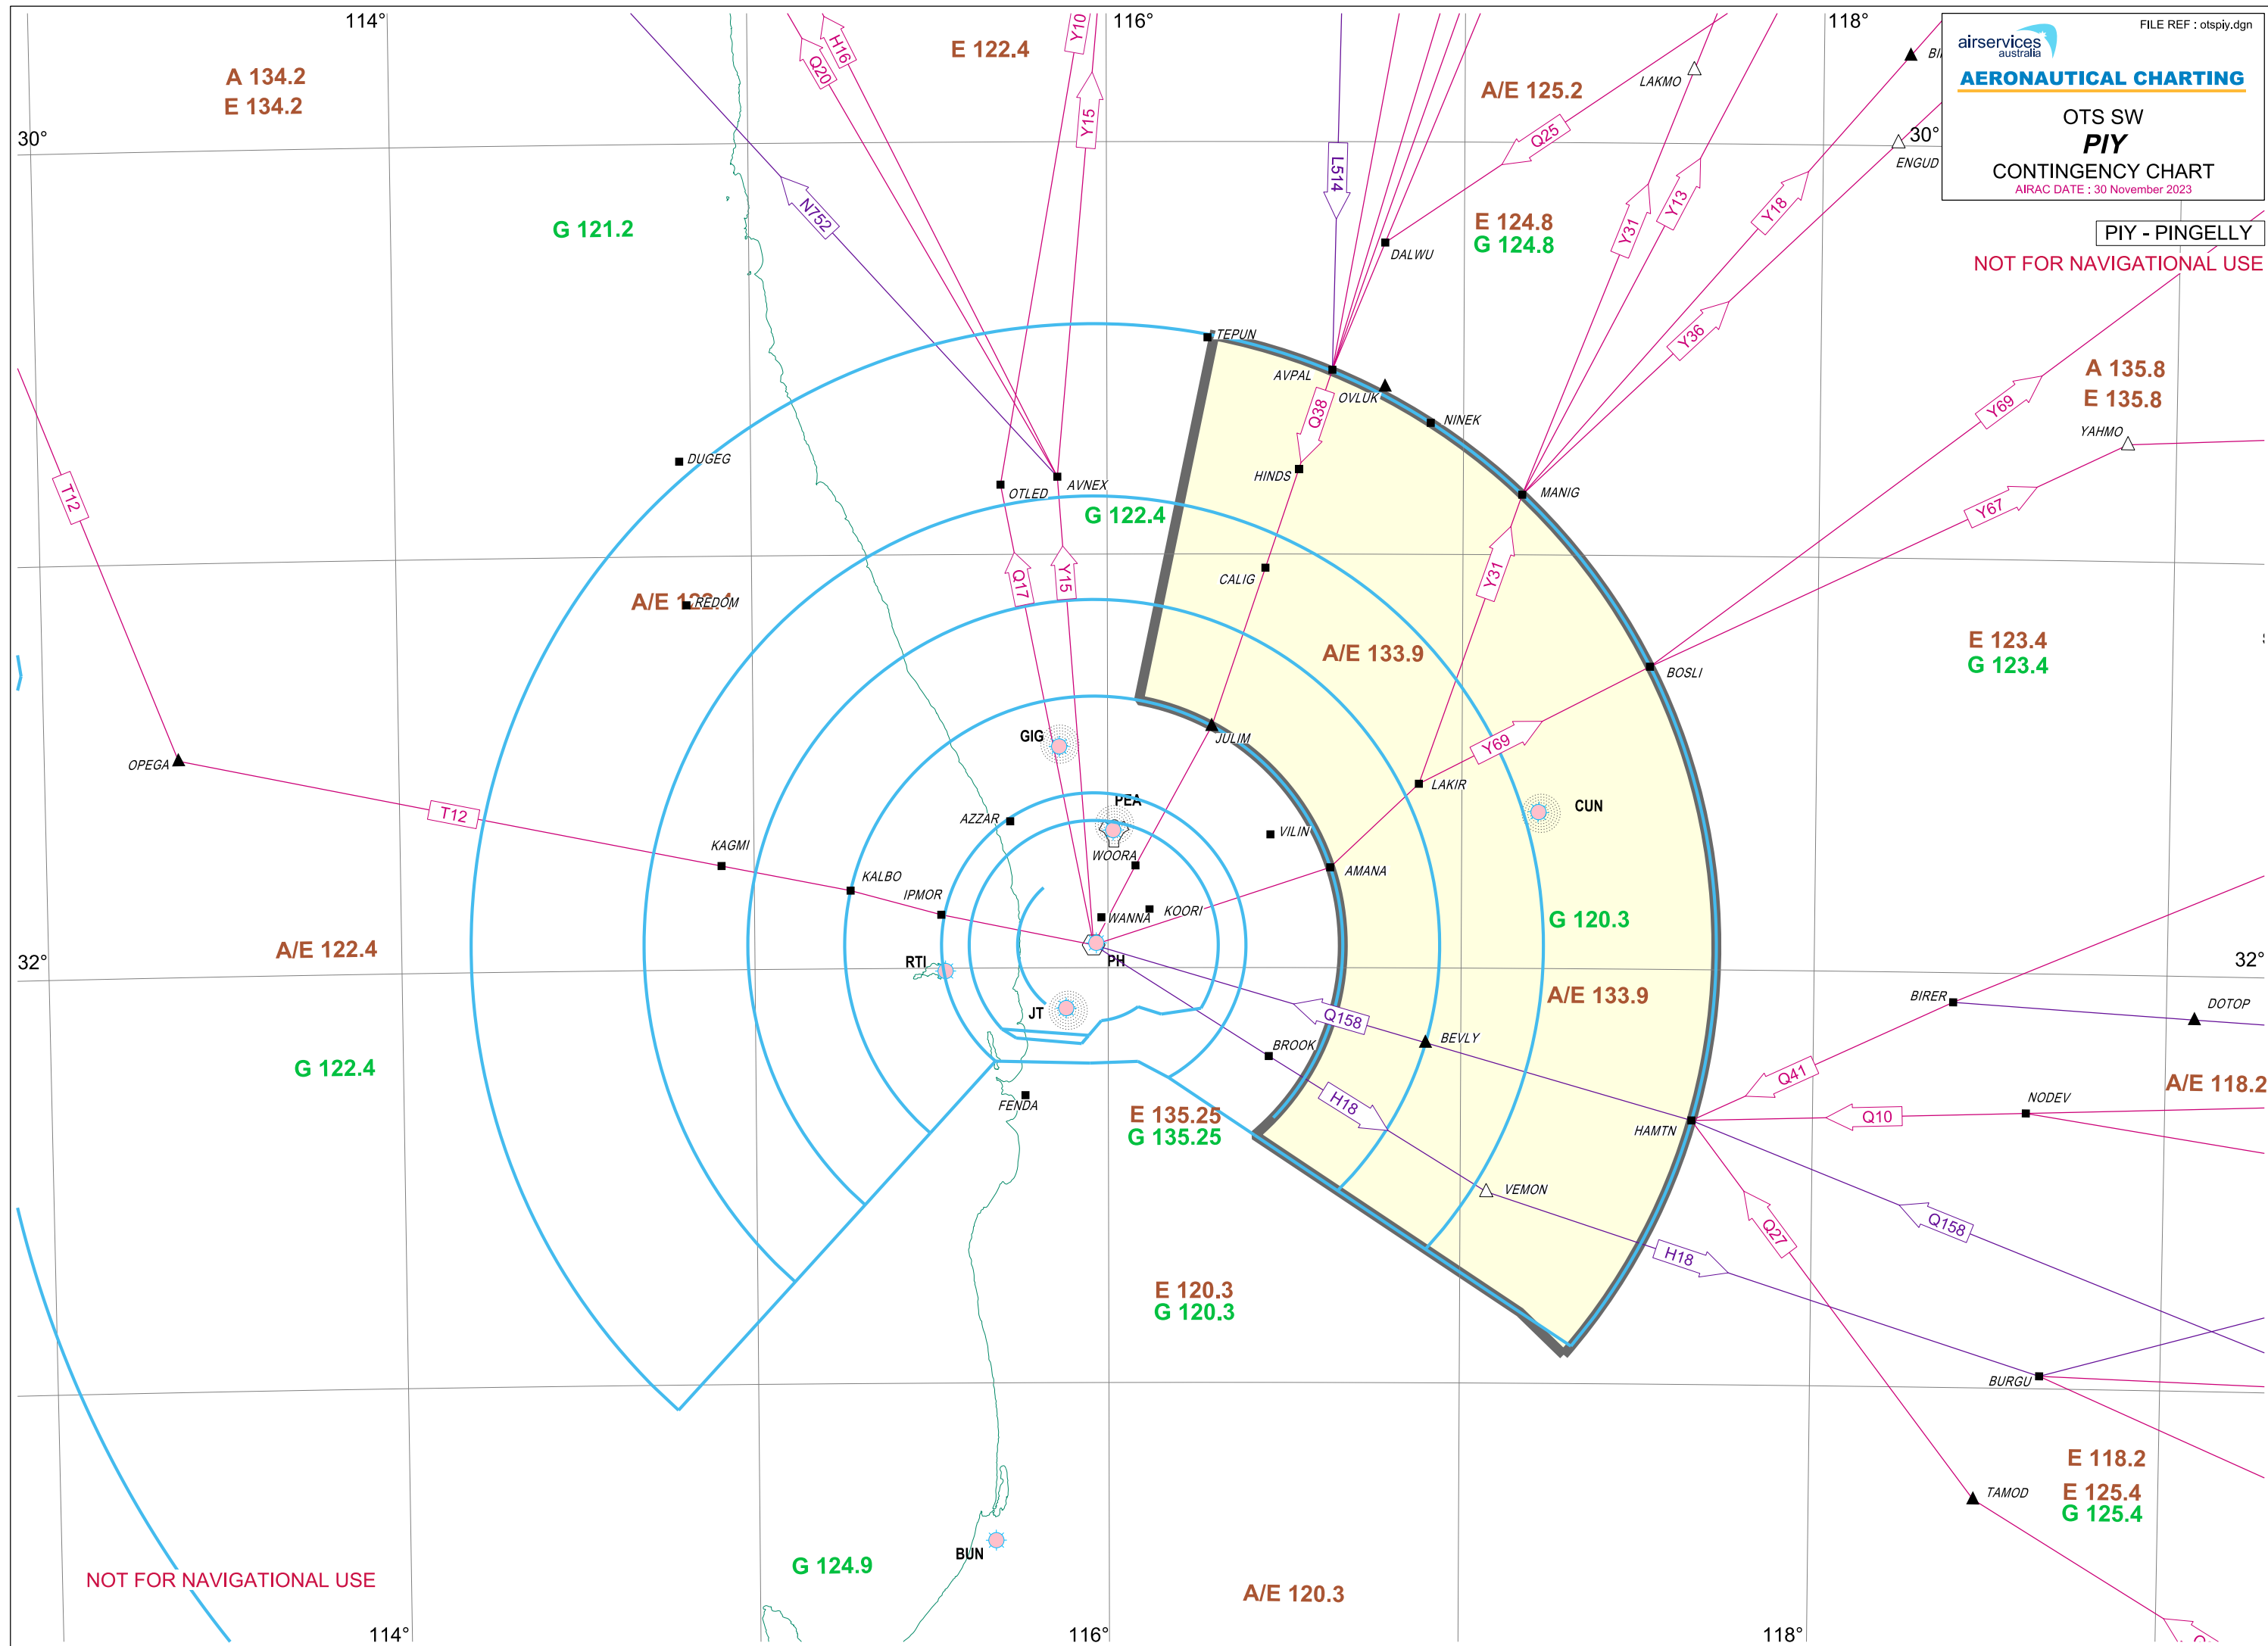

airservices australia
AERONAUTICAL CHARTING
 OTS SW
PIY
 CONTINGENCY CHART
 AIRAC DATE : 30 November 2023

PIY - PINGELLY

NOT FOR NAVIGATIONAL USE

NOT FOR NAVIGATIONAL USE