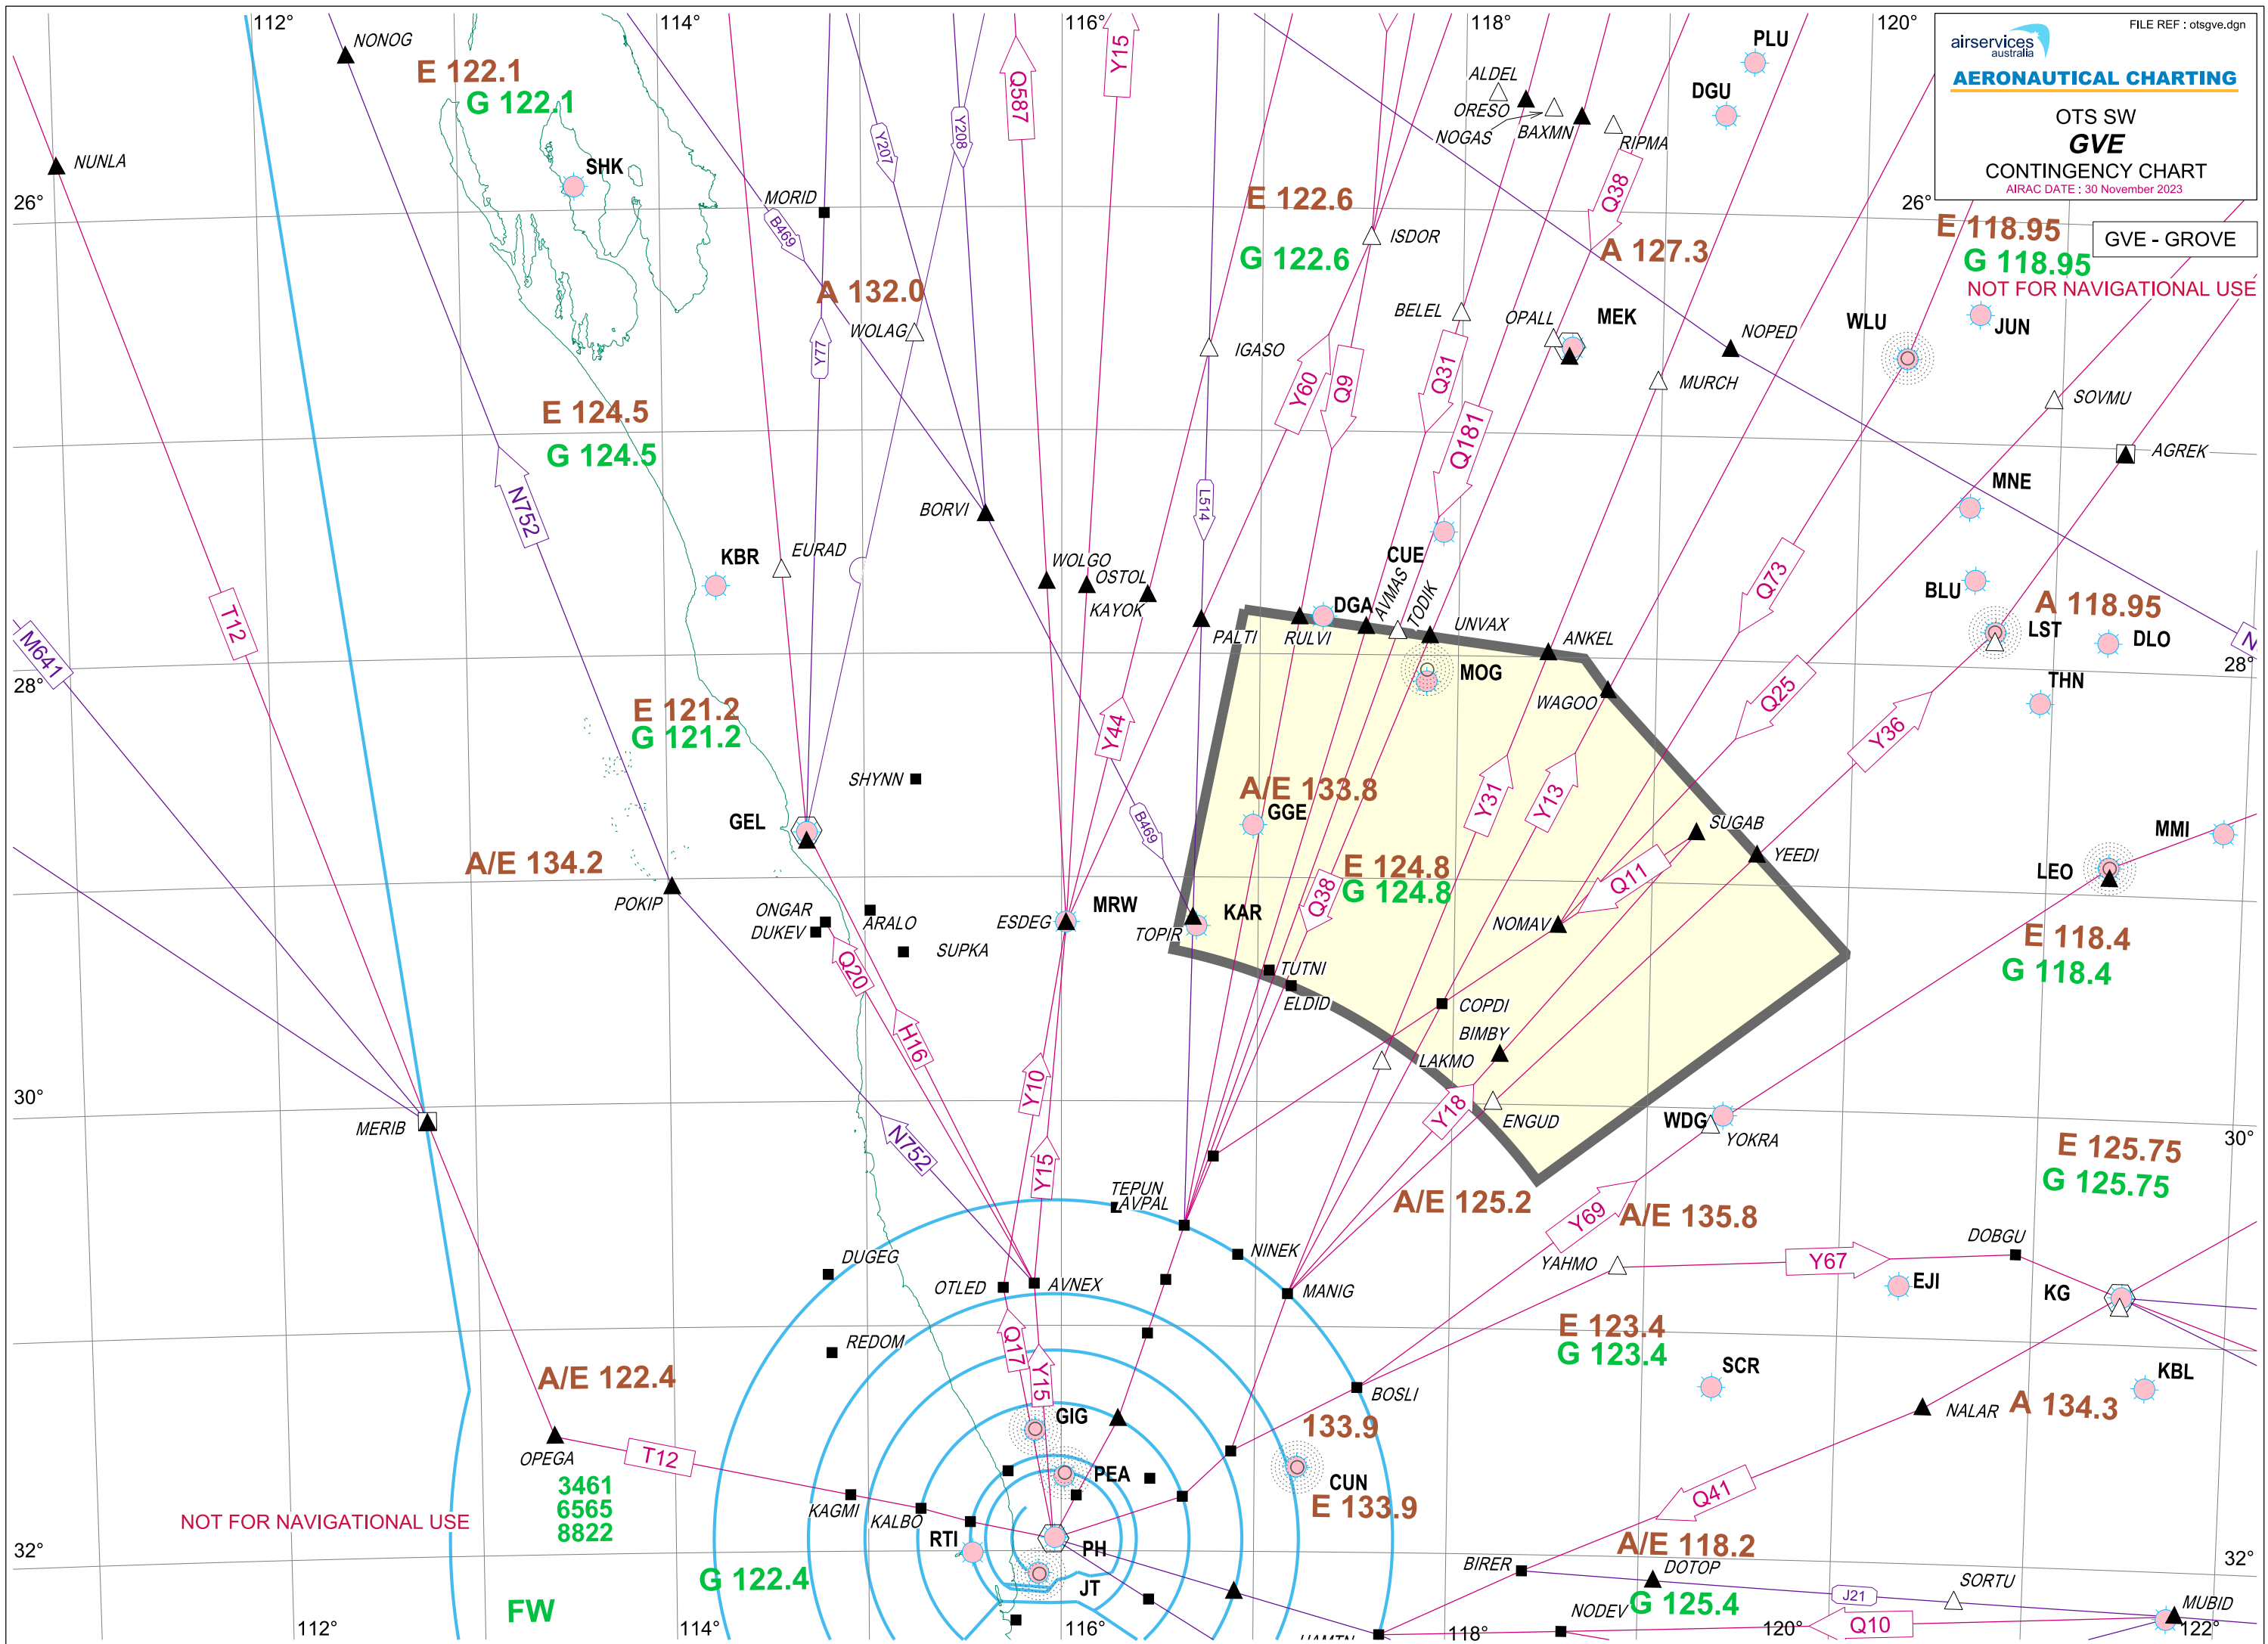

GVE - GROVE
NOT FOR NAVIGATIONAL USE

NOT FOR NAVIGATIONAL USE

FW