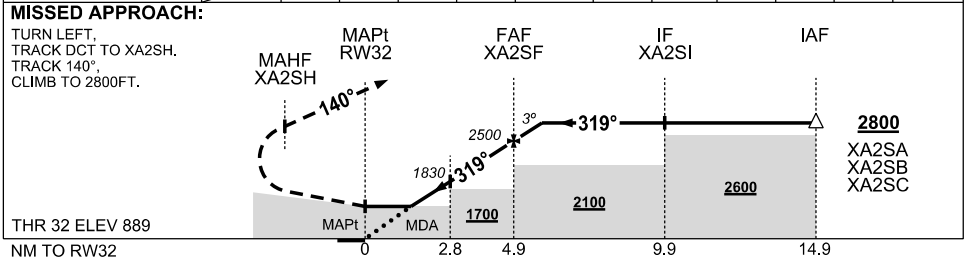

30 NOV 2023

USE QNH

RNP RWY 32
WOODIE WOODIE, WA (YWWI)

NM TO NEXT WPT	RW32	1.6	2	3	4	XA2SF	1			
ALT (3° APCH PATH)		1440	1570	1890	2210	2500	2800			

NOTES

CATEGORY	A	B	C	D
LNAV	1440 (551-3.1)			NOT APPLICABLE
CIRCLING *	1610 (721-2.4)		1770 (881-4.0)	
ALTERNATE	(1221-4.4)		(1381-6.0)	

- MAX IAS:
MAP TURN 210KT
- NO CIRCLING
EAST OF RWY
14/32
- CAUTION: YCNF
PROCS ADJACENT
TO E

Changes: CHART TITLE, EDITORIAL

WWIGN02-177