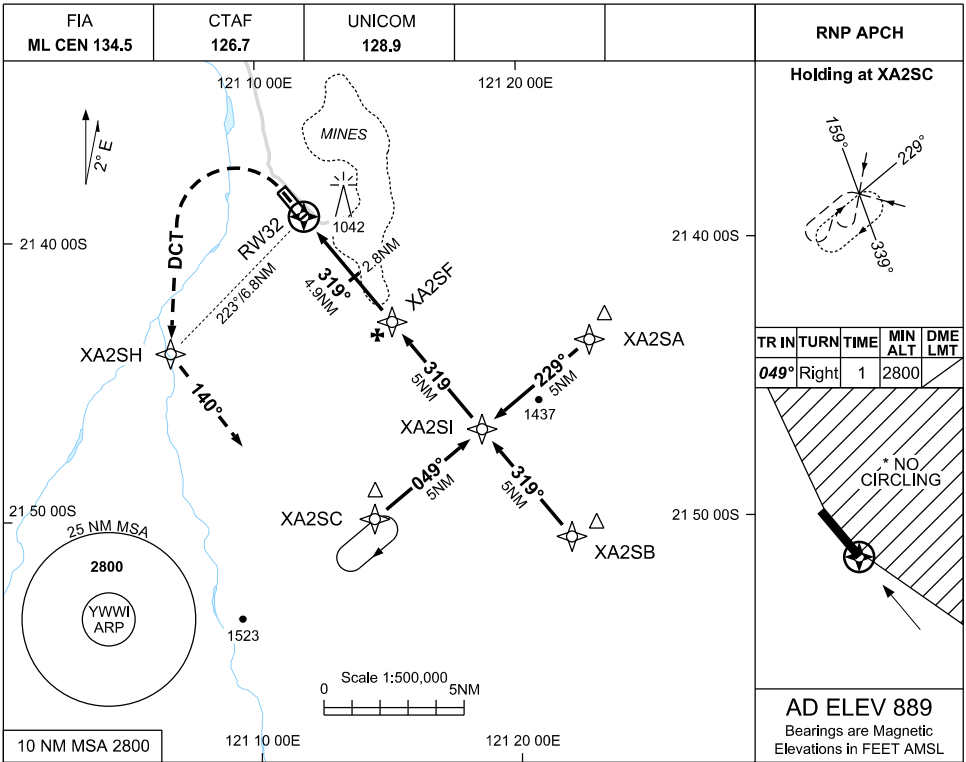

30 NOV 2023

USE QNH

RNP RWY 32
WOODIE WOODIE, WA (YWWI)

NM TO NEXT WPT	RW32	1.6	2	3	4	XA2SF	1			
ALT (3° APCH PATH)		1440	1570	1890	2210	2500	2800			

NOTES

CATEGORY	A	B	C	D
LNAV	1440 (551-3.1)			NOT APPLICABLE
CIRCLING *	1610 (721-2.4)		1770 (881-4.0)	
ALTERNATE	(1221-4.4)		(1381-6.0)	

- MAX IAS:
MAP TURN 210KT
- NO CIRCLING
EAST OF RWY
14/32
- CAUTION: YCNF
PROCS ADJACENT
TO E

Changes: CHART TITLE, EDITORIAL

WWIGN02-177