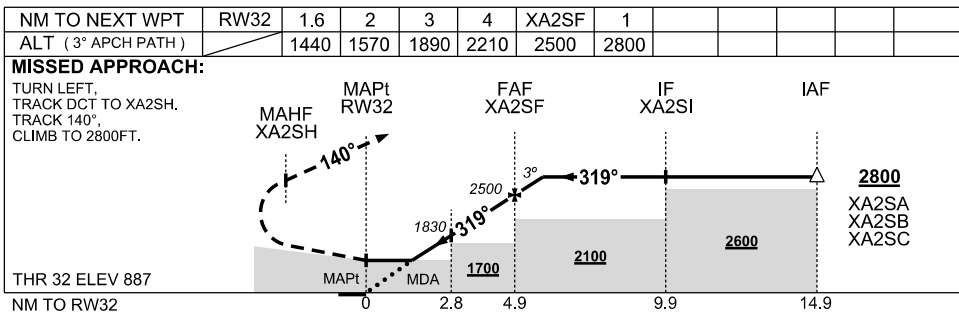

USE QNH

RNAV (GNSS) RWY 32

WOODIE WOODIE, WA (YWWI)

25 MAR 2021

NOTES

CATEGORY	A	B	C	D
LNAV	1440 (553) 3.0			NOT APPLICABLE
CIRCLING *	1610 (723) 2.4		1770 (883) 4.0	
ALTERNATE	(1223) 4.4		(1383) 6.0	

1. MAX IAS:
MAP TURN 210KT
- *2. NO CIRCLING
EAST OF RWY
14/32
3. CAUTION: YCNF
PROCS ADJACENT
TO E