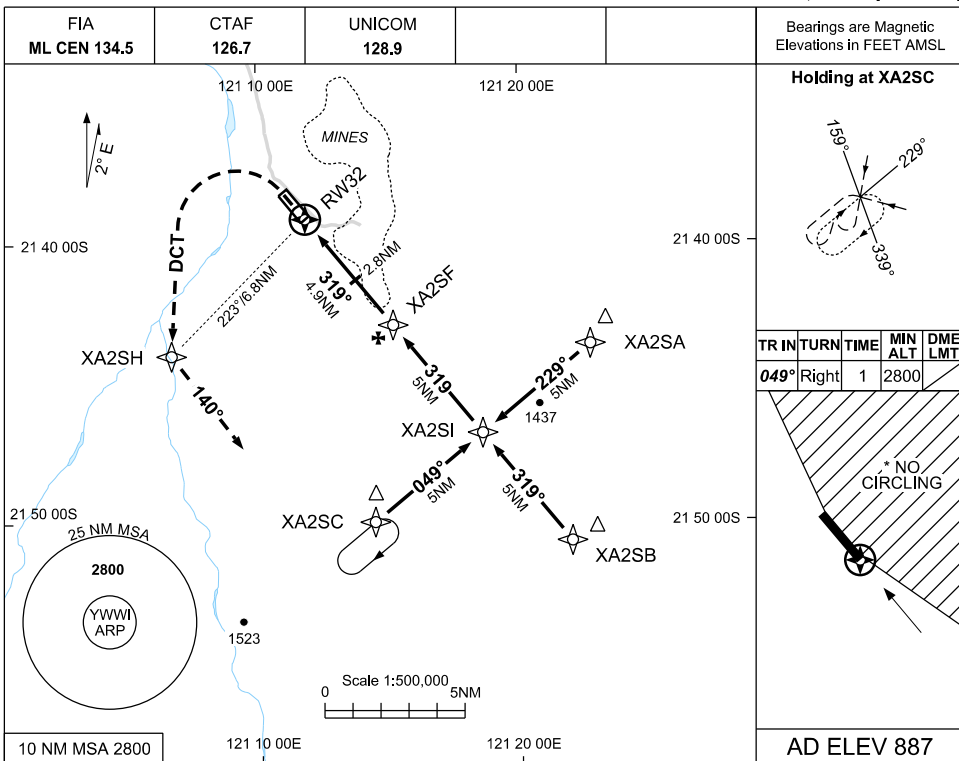

USE QNH

RNAV (GNSS) RWY 32

WOODIE WOODIE, WA (YWWI)

25 MAR 2021

NOTES

CATEGORY	A	B	C	D
LNAV	1440 (553) 3.0			NOT APPLICABLE
CIRCLING *	1610 (723) 2.4		1770 (883) 4.0	
ALTERNATE	(1223) 4.4		(1383) 6.0	

1. MAX IAS:
MAP TURN 210KT
- *2. NO CIRCLING
EAST OF RWY
14/32
3. CAUTION: YCNF
PROCS ADJACENT
TO E