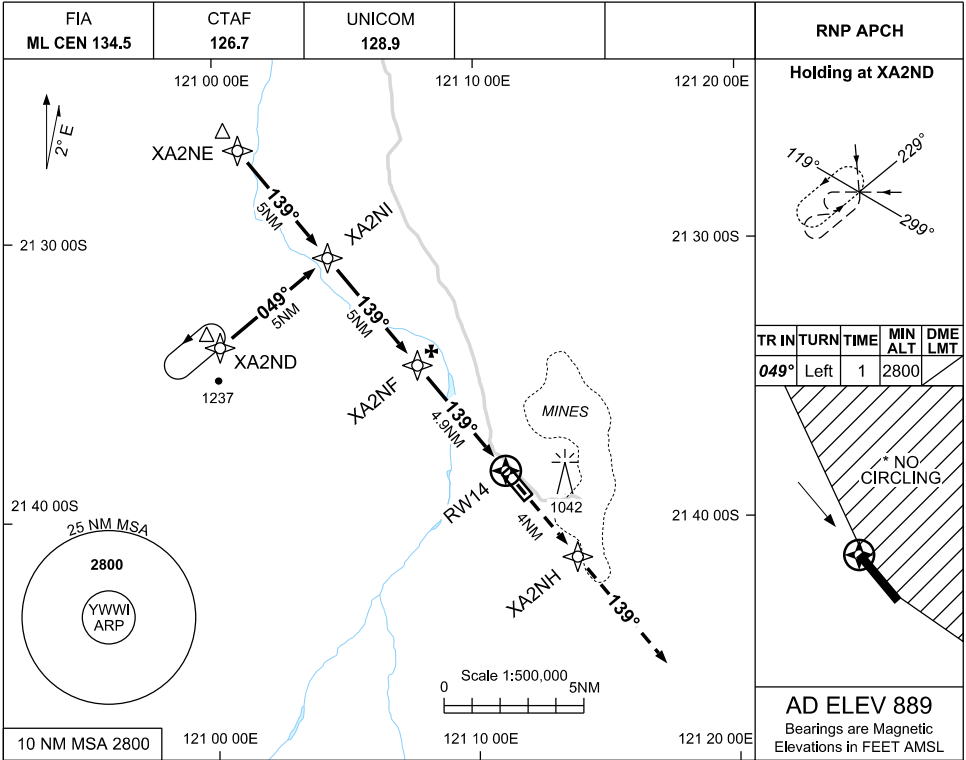

30 NOV 2023

USE QNH

RNP RWY 14
WOODIE WOODIE, WA (YWWI)

CATEGORY	A	B	C	D
LNAV	1420 (531-3.0)			NOT APPLICABLE
CIRCLING *	1610 (721-2.4)		1770 (881-4.0)	
ALTERNATE	(1221-4.4)		(1381-6.0)	

- NOTES**
- *1. NO CIRCLING EAST OF RWY 14/32
 - 2. CAUTION: YCNF PROCS ADJACENT TO E

Changes: CHART TITLE, EDITORIAL

WWIGN01-177