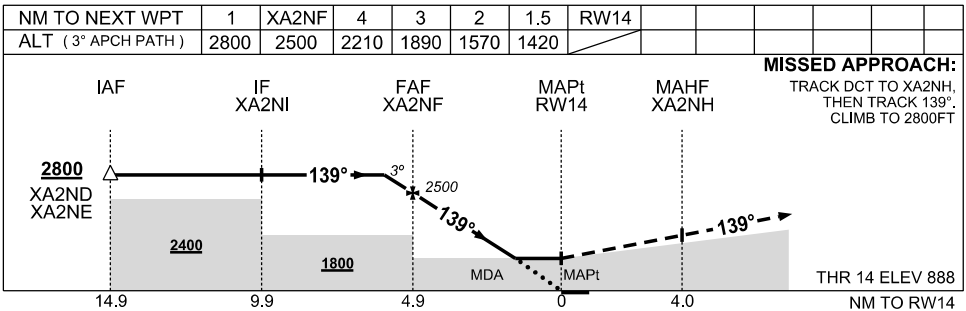

30 NOV 2023

USE QNH

RNP RWY 14
WOODIE WOODIE, WA (YWWI)

CATEGORY	A	B	C	D
LNAV	1420 (531-3.0)			NOT APPLICABLE
CIRCLING *	1610 (721-2.4)		1770 (881-4.0)	
ALTERNATE	(1221-4.4)		(1381-6.0)	

- NOTES**
- *1. NO CIRCLING EAST OF RWY 14/32
 - 2. CAUTION: YCNF PROCS ADJACENT TO E