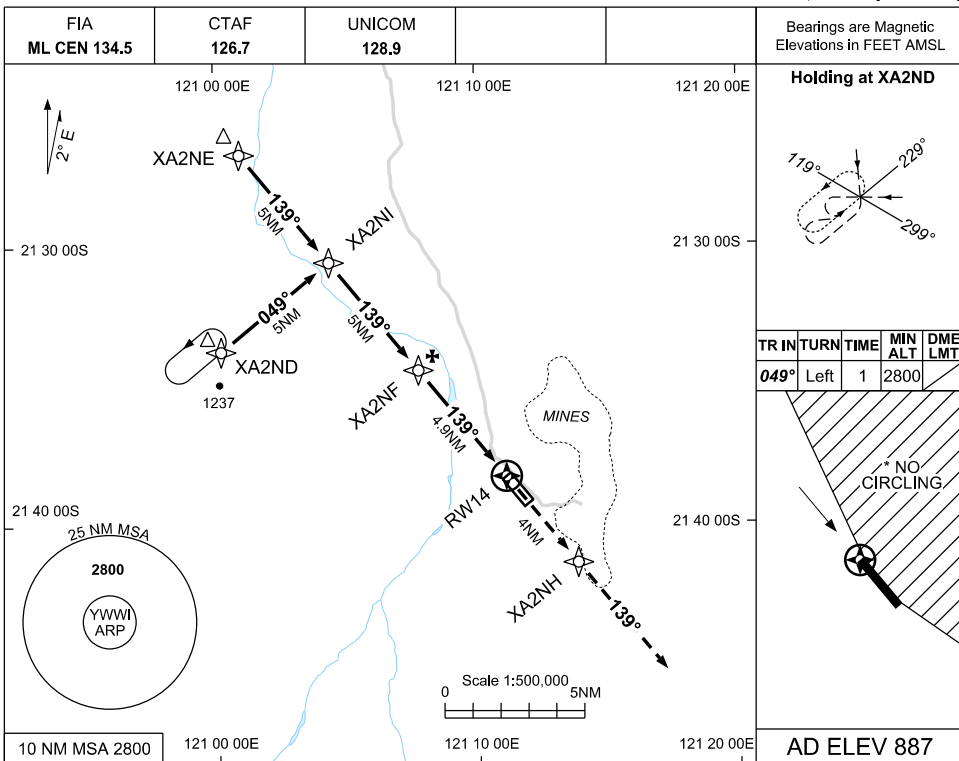

USE QNH

RNAV (GNSS) RWY 14

WOODIE WOODIE, WA (YWWI)

25 MAR 2021

CATEGORY	A	B	C	D
LNAV	1420 (533) 3.0			NOT APPLICABLE
CIRCLING *	1610 (723) 2.4		1770 (883) 4.0	
ALTERNATE	(1223) 4.4		(1383) 6.0	

- NOTES**
- *1. NO CIRCLING EAST OF RWY 14/32
 2. CAUTION: YCNF PROCS ADJACENT TO E