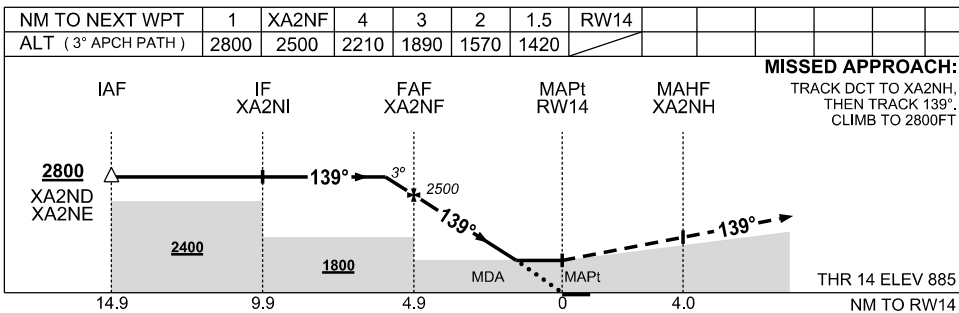

USE QNH

RNAV (GNSS) RWY 14

WOODIE WOODIE, WA (YWWI)

25 MAR 2021

CATEGORY	A	B	C	D
LNAV	1420 (533) 3.0			NOT APPLICABLE
CIRCLING *	1610 (723) 2.4		1770 (883) 4.0	
ALTERNATE	(1223) 4.4		(1383) 6.0	

- NOTES**
- *1. NO CIRCLING EAST OF RWY 14/32
 2. CAUTION: YCNF PROCS ADJACENT TO E