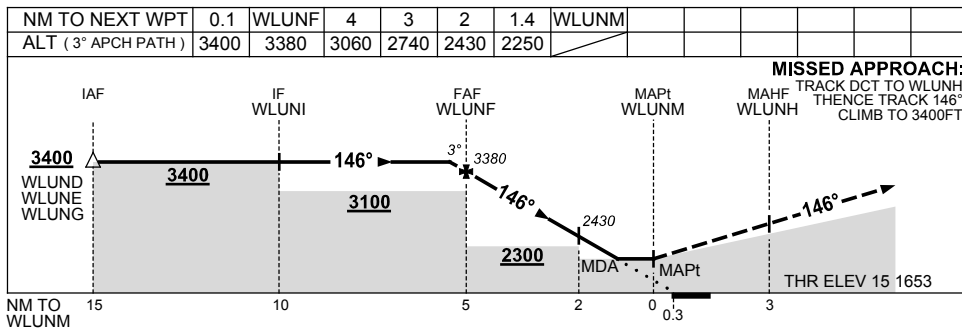

USE QNH

RNAV<sub>(GNSS)</sub> RWY 15  
**WILUNA, WA (YWLU)**

25 MAR 2021

**NOTES**

CATEGORY	A	B	C	D
LNAV	<b>2250 (597-3.4)</b>			<b>NOT APPLICABLE</b>
CIRCLING	<b>2290 (637-2.4)</b>		<b>2450 (797-4.0)</b>	
ALTERNATE	<b>(1137-4.4)</b>		<b>(1297-6.0)</b>	

1. MAX IAS:  
INITIAL : 210KT.
2. AWIS (PHONE):  
08 6216 2641

Changes: AD ELEV, THR ELEV, MINIMA, DIST/ALT TABLE, TRACKS.

WLUGN01-166