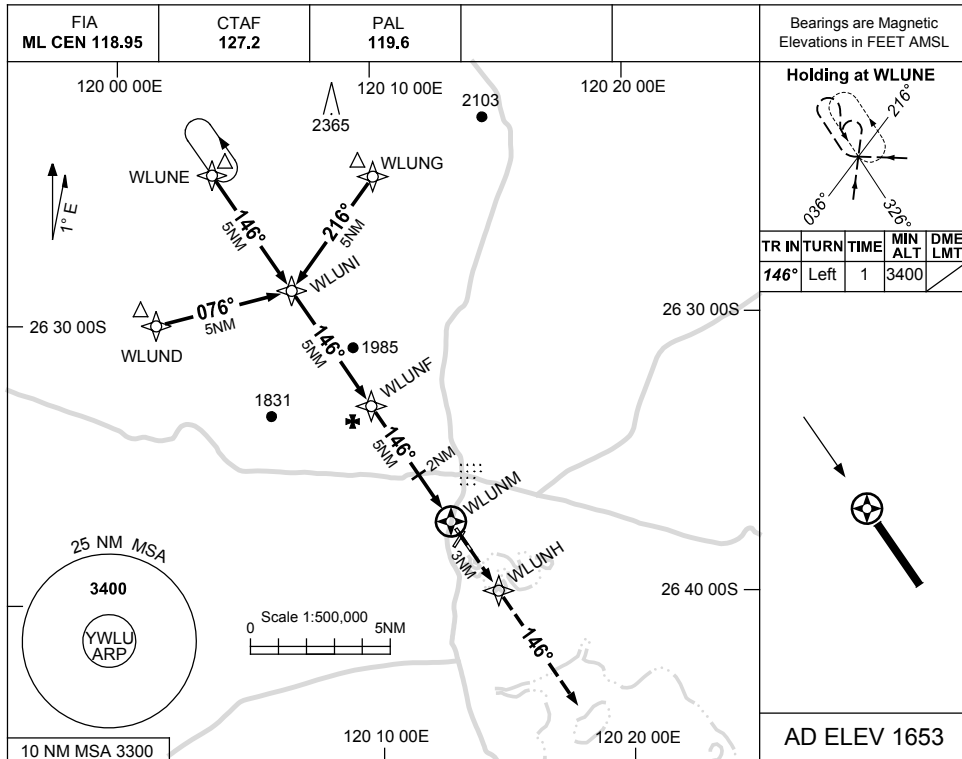

USE QNH

RNAV<sub>(GNSS)</sub> RWY 15  
**WILUNA, WA (YWLU)**

25 MAR 2021

**NOTES**

CATEGORY	A	B	C	D
LNAV	<b>2250 (597-3.4)</b>			<b>NOT APPLICABLE</b>
CIRCLING	<b>2290 (637-2.4)</b>		<b>2450 (797-4.0)</b>	
ALTERNATE	<b>(1137-4.4)</b>		<b>(1297-6.0)</b>	

1. MAX IAS:  
INITIAL : 210KT.
2. AWIS (PHONE):  
08 6216 2641

Changes: AD ELEV, THR ELEV, MINIMA, DIST/ALT TABLE, TRACKS.

WLUGN01-166