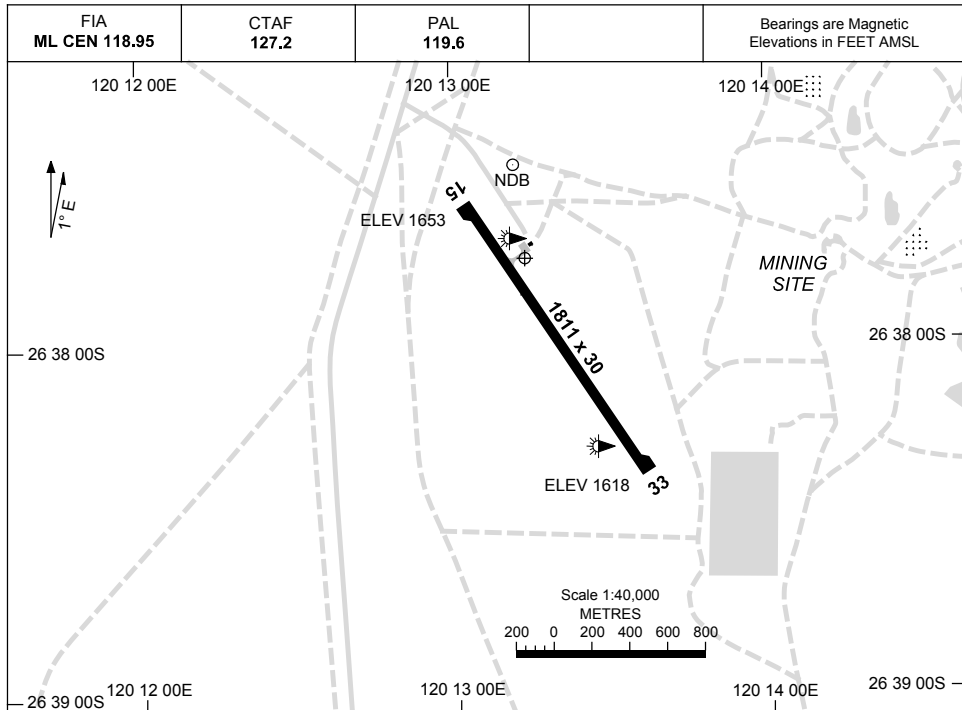

25 MAR 2021

AD ELEV 1653
26 37 45S 120 13 14E

AERODROME CHART
WILUNA, WA (YWLU)

	AERODROME LIGHTING
RWY	RL : PAL 119.6 , SDBY (MANUAL ACT , 1 HR PN).
15 ¹⁴⁶	LIRL
³²⁶ 33	LIRL

NOTES

1. FIA FREQ 118.95 AVBL IN CIRCUIT.
2. NIGHT OPS : EMERG ONLY UNLESS PRIOR PERMISSION OBTAINED FROM SHIRE OF WILUNA.
3. AWIS (PHONE) 08 6216 2641

Changes: AD ELEV, THR ELEV.

WLUD01-166