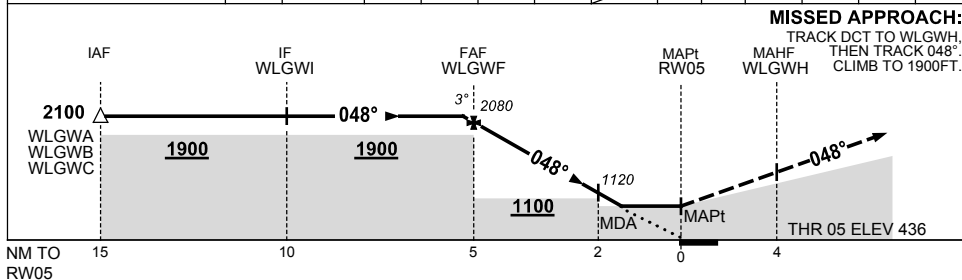

USE QNH

RNAV (GNSS) RWY 05

WALGETT, NSW (YWLG)

25 MAR 2021

NM TO NEXT WPT	0.1	WLGWF	4	3	2	1.4	RWY05						
ALT (3° APCH PATH)	2100	2080	1760	1440	1120	940							

CATEGORY	A	B	C	D
LNAV	940 (501-2.8)			NOT APPLICABLE
CIRCLING*	1040 (601-2.4)		1130 (691-4.0)	
ALTERNATE	(1101-4.4)		(1191-6.0)	

- NOTES**
1. MAX IAS:
INITIAL : 210KT.
 - * 2. NO CIRCLING IN SECTOR SOUTH-EAST OF RWY 23 & RWY 36 BEYOND 3NM.

Changes: OWNERSHIP CHANGE TO AIRSERVICES, PROC NAME, START ALT, THR ELEV.

WLGGN01-166