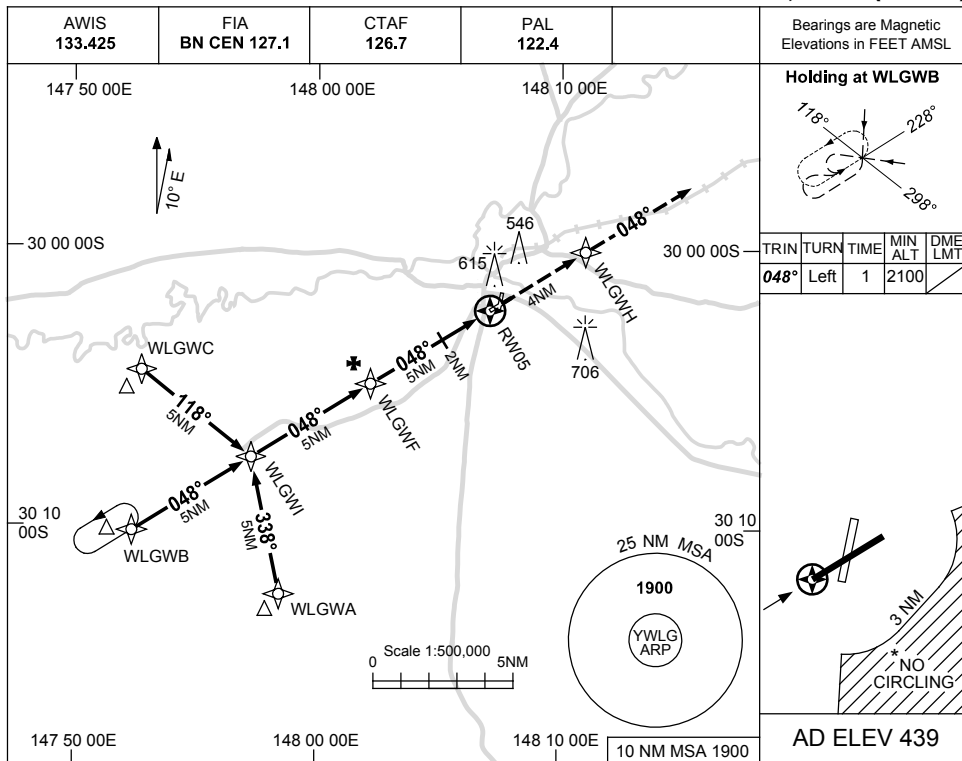

USE QNH

RNAV (GNSS) RWY 05

WALGETT, NSW (YWLG)

25 MAR 2021

NM TO NEXT WPT	0.1	WLGWF	4	3	2	1.4	RWY05						
ALT (3° APCH PATH)	2100	2080	1760	1440	1120	940							

CATEGORY	A	B	C	D
LNAV	940 (501-2.8)			NOT APPLICABLE
CIRCLING*	1040 (601-2.4)		1130 (691-4.0)	
ALTERNATE	(1101-4.4)		(1191-6.0)	

- NOTES**
1. MAX IAS:
INITIAL : 210KT.
 - * 2. NO CIRCLING IN SECTOR SOUTH-EAST OF RWY 23 & RWY 36 BEYOND 3NM.

Changes: OWNERSHIP CHANGE TO AIRSERVICES, PROC NAME, START ALT, THR ELEV.

WLGGN01-166