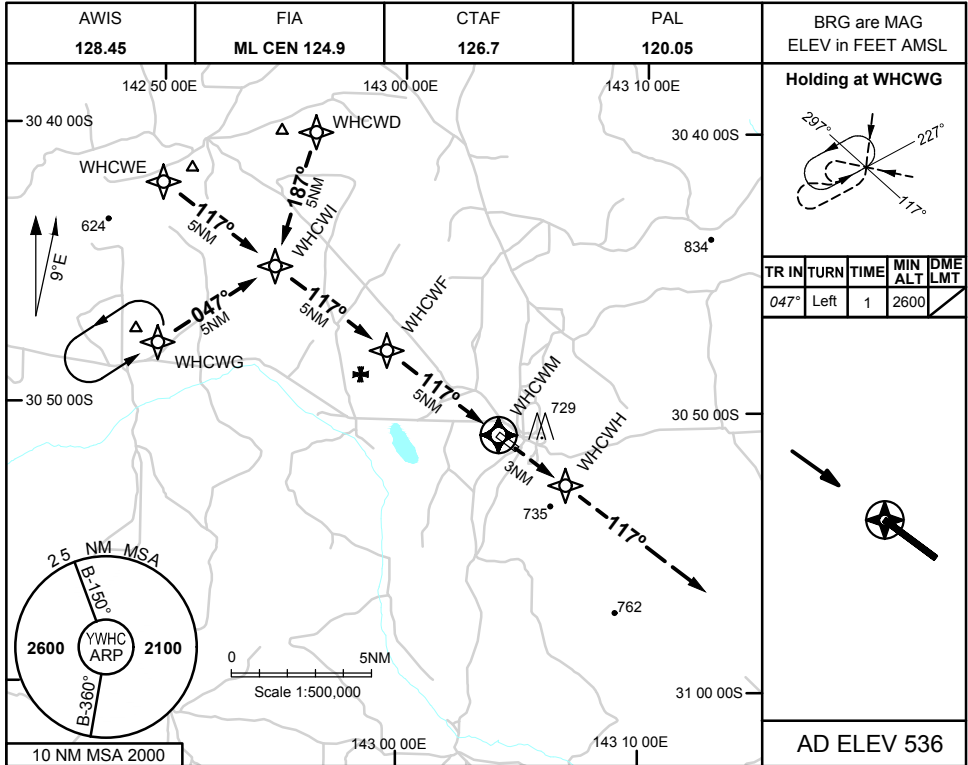

21 MAY 2020

USE QNH

RNAV(GNSS)RWY 12  
**WHITE CLIFFS, NSW (YWHC)**

CATEGORY	A	B	C	D
LNAV	1030 (518 - 2.9)			NOT APPLICABLE
CIRCLING	1270 (734 - 2.4)		1370 (834 - 4.0)	
ALTERNATE	(1234 - 4.4)		(1334 - 6.0)	

**NOTES**  
 1. MAX IAS: :210KTS  
 INITIAL :210KTS

Changes: FROM SUP H162/19

WHCGN01-163