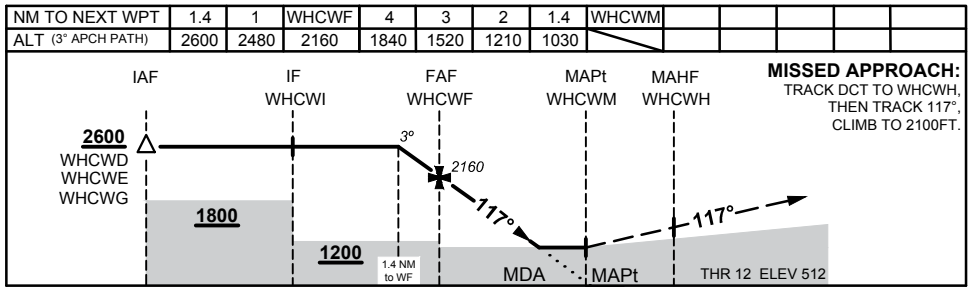

21 MAY 2020

USE QNH

RNAV(GNSS)RWY 12  
**WHITE CLIFFS, NSW (YWHC)**

CATEGORY	A	B	C	D
LNAV	1030 (518 - 2.9)			NOT APPLICABLE
CIRCLING	1270 (734 - 2.4)		1370 (834 - 4.0)	
ALTERNATE	(1234 - 4.4)		(1334 - 6.0)	

**NOTES**  
 1. MAX IAS: :210KTS  
 INITIAL :210KTS

Changes: FROM SUP H162/19

WHCGN01-163