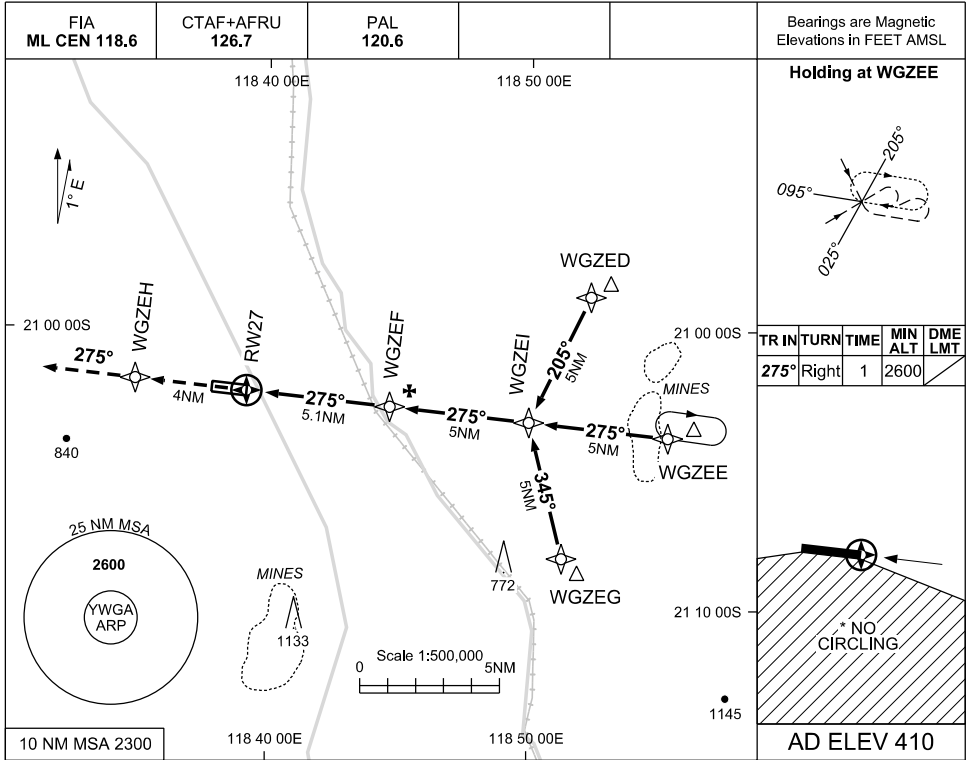

USE QNH RNAV (GNSS) RWY 27 PORT HEDLAND / WODGINA, WA (YWGA)

5 NOV 2020

NOTES

1. MAX IAS : INITIAL : 210KT
- *2. NO CIRCLING SOUTH OF RWY 09/27

CATEGORY	A	B	C	D
LNAV	960 (550-3.2)			NOT APPLICABLE
CIRCLING *	1010 (600-2.4)		1110 (700-4.0)	
ALTERNATE	(1100-4.4)		(1200-6.0)	

Changes: FROM SUP H67/20

WGAGN02-165