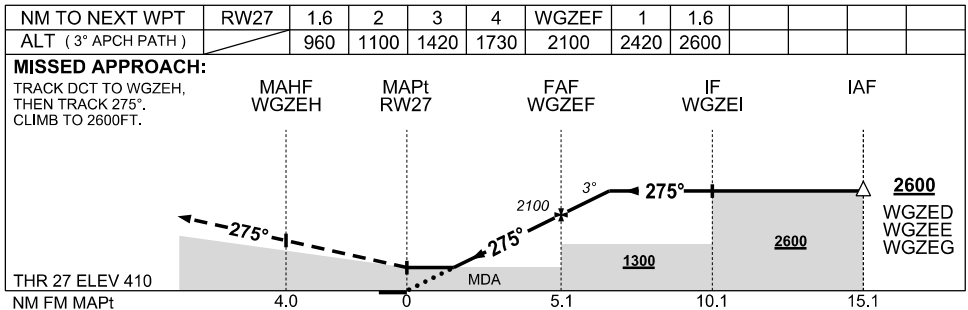

USE QNH RNAV (GNSS) RWY 27 PORT HEDLAND / WODGINA, WA (YWGA)

5 NOV 2020

NOTES

1. MAX IAS : INITIAL : 210KT
- *2. NO CIRCLING SOUTH OF RWY 09/27

CATEGORY	A	B	C	D
LNAV	960 (550-3.2)			NOT APPLICABLE
CIRCLING *	1010 (600-2.4)		1110 (700-4.0)	
ALTERNATE	(1100-4.4)		(1200-6.0)	

Changes: FROM SUP H67/20

WGAGN02-165