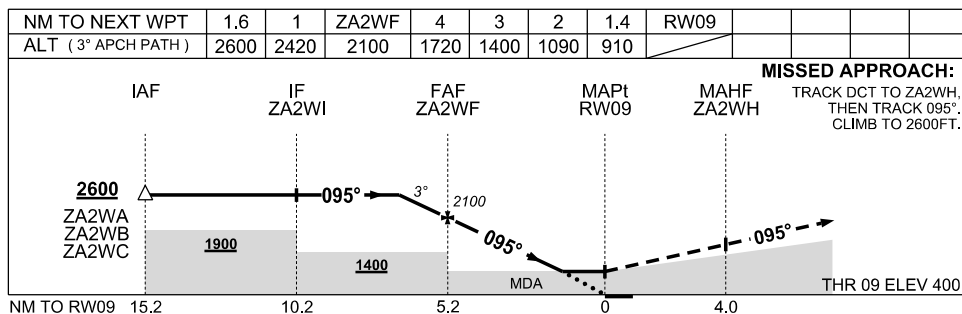

USE QNH
PORT HEDLAND / WODGINA, WA (YWGA)

RNP RWY 09

30 NOV 2023

NOTES

1. MAX IAS : INITIAL : 210KT
- *2. NO CIRCLING SOUTH OF RWY 09/27

CATEGORY	A	B	C	D
LNAV	910 (510-3.0)			NOT APPLICABLE
CIRCLING *	1010 (600-2.4)		1110 (700-4.0)	
ALTERNATE	(1100-4.4)		(1200-6.0)	

Changes: CHART TITLE, WPT IDENT, EDITORIAL

WGAGN01-177