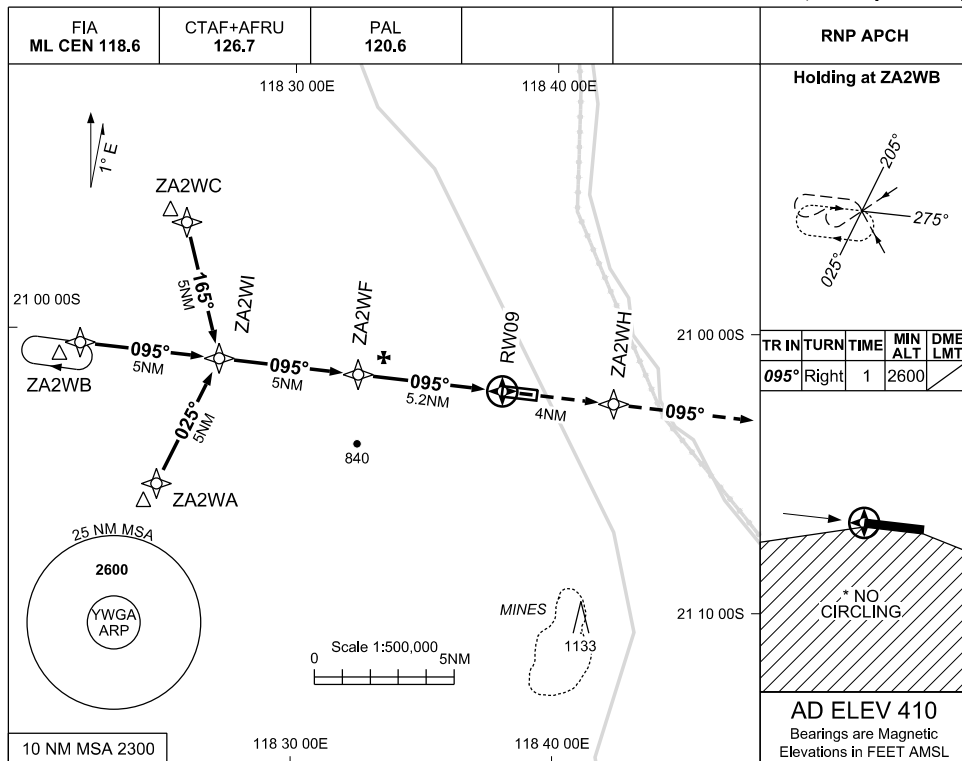

USE QNH
PORT HEDLAND / WODGINA, WA (YWGA)

RNP RWY 09

30 NOV 2023

NOTES

1. MAX IAS : INITIAL : 210KT
- *2. NO CIRCLING SOUTH OF RWY 09/27

CATEGORY	A	B	C	D
LNAV	910 (510-3.0)			NOT APPLICABLE
CIRCLING *	1010 (600-2.4)		1110 (700-4.0)	
ALTERNATE	(1100-4.4)		(1200-6.0)	

Changes: CHART TITLE, WPT IDENT, EDITORIAL

WGAGN01-177