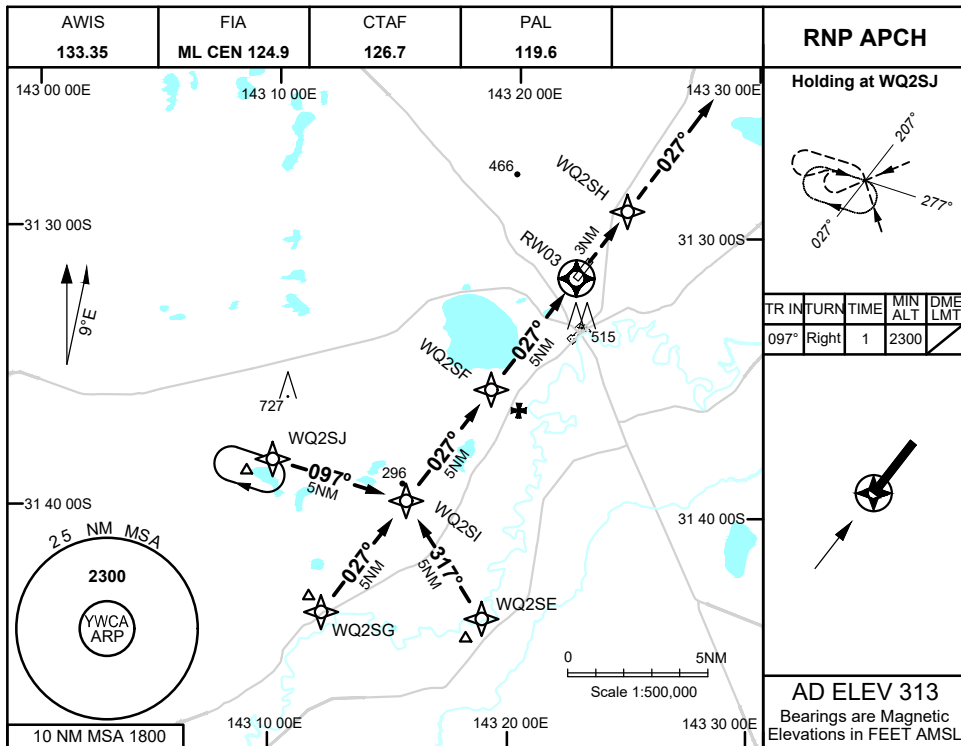

1 DEC 2022

CATEGORY	A	B	C	D
LNAV	830 (532 - 3.0)			NOT APPLICABLE
CIRCLING	920 (607 - 2.4)		1100 (787 - 4.0)	
ALTERNATE	(1107 - 4.4)		(1287 - 6.0)	

NOTES
1. MAX IAS:
INITIAL : 210KTS

Changes: CHART TITLE, WPT IDENTS, Editorial

WCAGN01-173