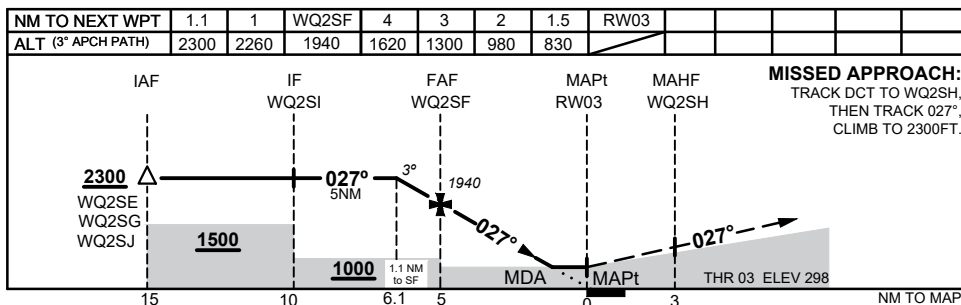

1 DEC 2022

CATEGORY	A	B	C	D
LNAV	830 (532 - 3.0)			NOT APPLICABLE
CIRCLING	920 (607 - 2.4)		1100 (787 - 4.0)	
ALTERNATE	(1107 - 4.4)		(1287 - 6.0)	

NOTES
1. MAX IAS:
INITIAL : 210KTS

Changes: CHART TITLE, WPT IDENTS, Editorial