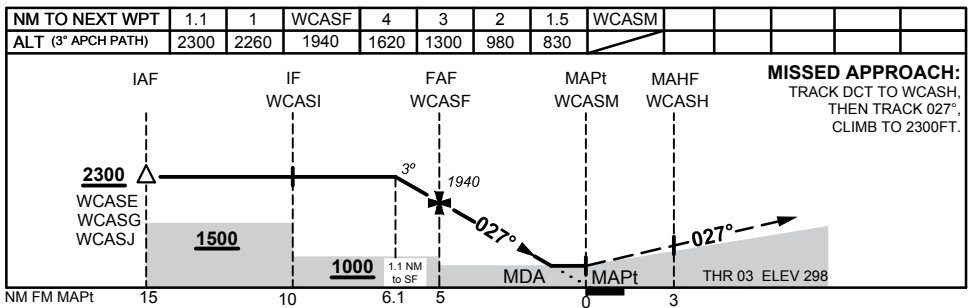

5 NOV 2020

USE QNH

RNAV^(GNSS)RWY 03
WILCANNIA NSW (YWCA)

CATEGORY	A	B	C	D
LNAV	830 (532 - 3.0)			NOT APPLICABLE
CIRCLING	920 (607 - 2.4)	1100 (787 - 4.0)		
ALTERNATE	(1107 - 4.4)		(1287 - 6.0)	

NOTES
 1. MAX IAS:
 INITIAL : 210KTS

Changes: FROM SUP H60/20

WCAGN01-165