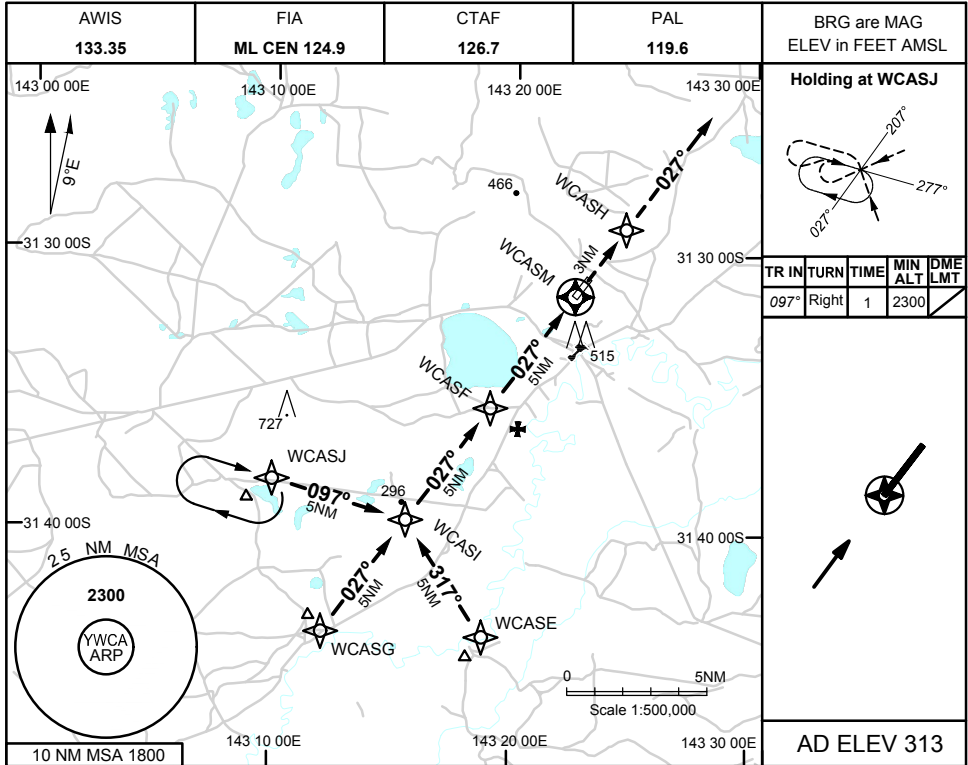

5 NOV 2020

USE QNH

RNAV^(GNSS)RWY 03
WILCANNIA NSW (YWCA)

CATEGORY	A	B	C	D
LNAV	830 (532 - 3.0)			NOT APPLICABLE
CIRCLING	920 (607 - 2.4)	1100 (787 - 4.0)		
ALTERNATE	(1107 - 4.4)		(1287 - 6.0)	

NOTES
 1. MAX IAS:
 INITIAL : 210KTS

Changes: FROM SUP H60/20

WCAGN01-165