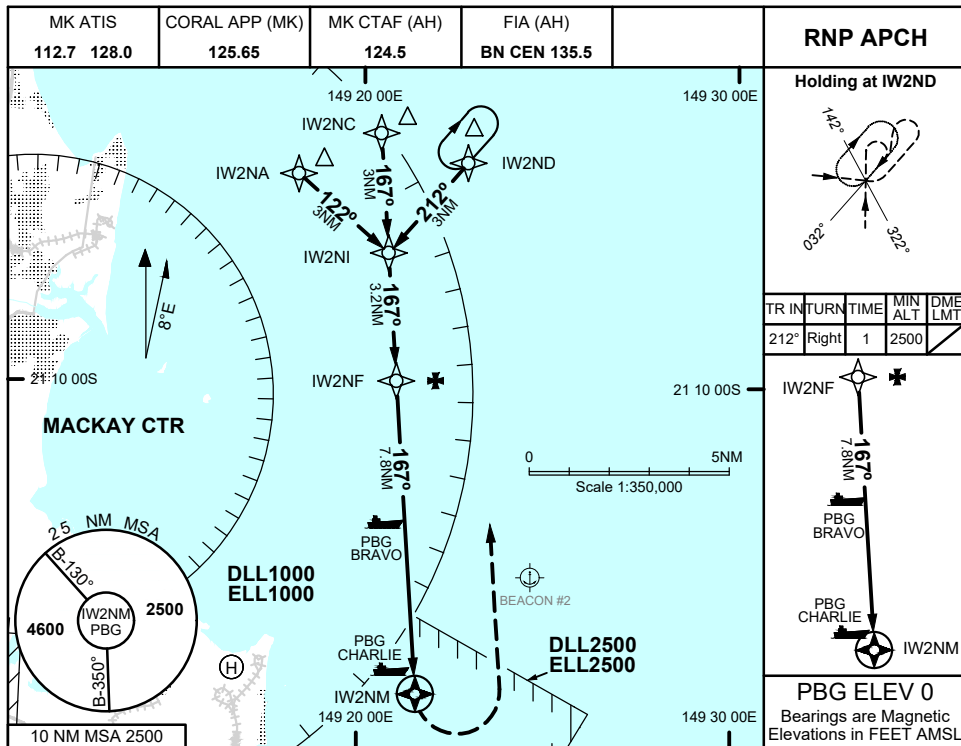

FOR CASA APPROVED OPERATORS ONLY

USE QNH

RNP 167

1 DEC 2022

VICTOR ISLAND WEST, QLD (YVIW)

NM TO NEXT WPT	2.8	2	1	IW2NF	7	6	5	4.8	4.6	IW2NM		
ALT (3° APCH PATH)	2500	2240	1920	1600	1350	1030	710	630	570			

NOTES

- MAPt LOCATED 1.4 NM FROM PBG CHARLIE (S21 17 21, E149 23 00)
- CAUTION: REMOTE ALTIMETER SETTING SOURCE YBMK.
- CAUTION: PROCEDURE IS OVERLAID BY PROCEDURES AT YBMK. AIRCRAFT SEPARATION NOT ASSURED.