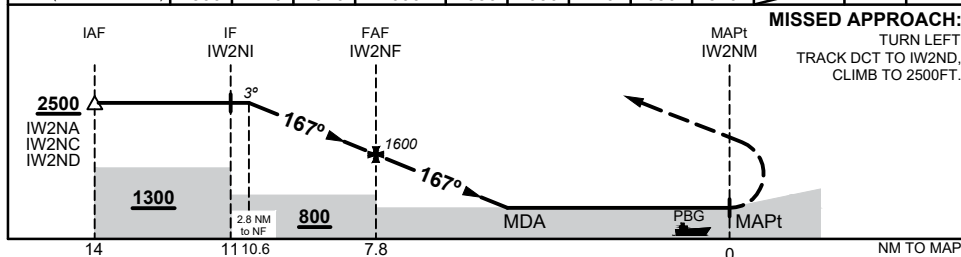

FOR CASA APPROVED OPERATORS ONLY

USE QNH

RNP 167

1 DEC 2022

VICTOR ISLAND WEST, QLD (YVIW)

NM TO NEXT WPT	2.8	2	1	IW2NF	7	6	5	4.8	4.6	IW2NM		
ALT (3° APCH PATH)	2500	2240	1920	1600	1350	1030	710	630	570			

NOTES

- MAPt LOCATED 1.4 NM FROM PBG CHARLIE (S21 17 21, E149 23 00)
- CAUTION: REMOTE ALTIMETER SETTING SOURCE YBMK.
- CAUTION: PROCEDURE IS OVERLAID BY PROCEDURES AT YBMK. AIRCRAFT SEPARATION NOT ASSURED.