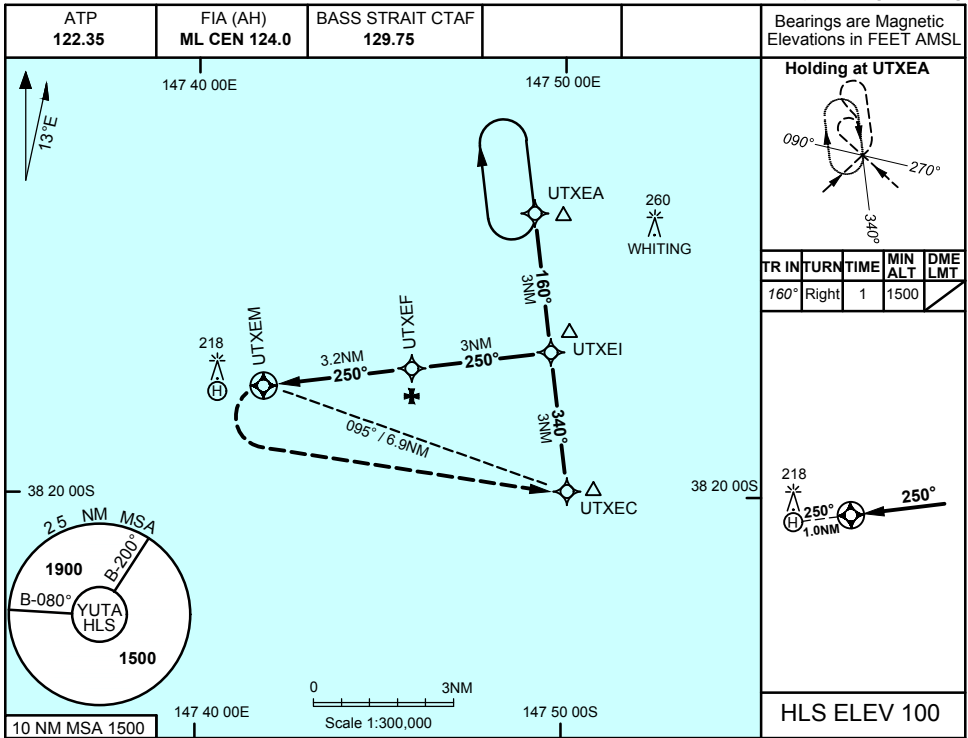

FOR CASA APPROVED OPERATORS ONLY

USE QNH

RNAV(GNSS) 250

BARRACOUTA, VIC (YUTA)

7 NOV 2019

NOTES

CATEGORY	H
LNAV (NON-VAA, 4.2% MAP), AREA QNH	460 (460* - 1.9)
ALTERNATE	N/A

1. MAX IAS:
HOLDING: 120KT
INITIAL, INTERMEDIATE: 120KT
FINAL, MISSED APP: 90KT.
2. KEY LEAD IN FEATURES:
PLATFORM AT HLS
- *3. MDH BASED ON MAPt ELEV