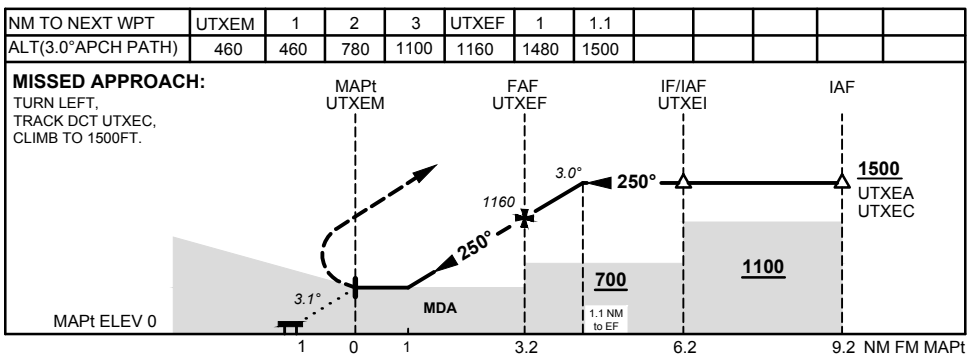

FOR CASA APPROVED OPERATORS ONLY

USE QNH

RNAV(GNSS) 250

BARRACOUTA, VIC (YUTA)

7 NOV 2019

NOTES

CATEGORY	H
LNAV (NON-VAA, 4.2% MAP), AREA QNH	460 (460* - 1.9)
ALTERNATE	N/A

1. MAX IAS:
HOLDING: 120KT
INITIAL, INTERMEDIATE: 120KT
FINAL, MISSED APP: 90KT.
2. KEY LEAD IN FEATURES:
PLATFORM AT HLS
- *3. MDH BASED ON MAPt ELEV