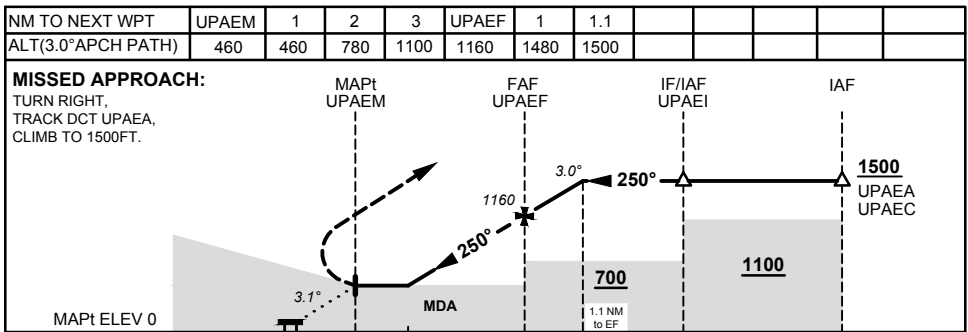

FOR CASA APPROVED OPERATORS ONLY

USE QNH

RNAV(GNSS) 250
DOLPHIN, VIC (YUPA)

7 NOV 2019

NOTES

CATEGORY	H
LNAV (NON-VAA, 4.2% MAP), AREA QNH	460 (460* - 1.9)
ALTERNATE	N/A

1. MAX IAS:
HOLDING: 120KT
INITIAL, INTERMEDIATE: 120KT
FINAL, MISSED APP: 90KT.
2. KEY LEAD IN FEATURES:
PLATFORM AT HLS
- *3. MDH BASED ON MAPt ELEV