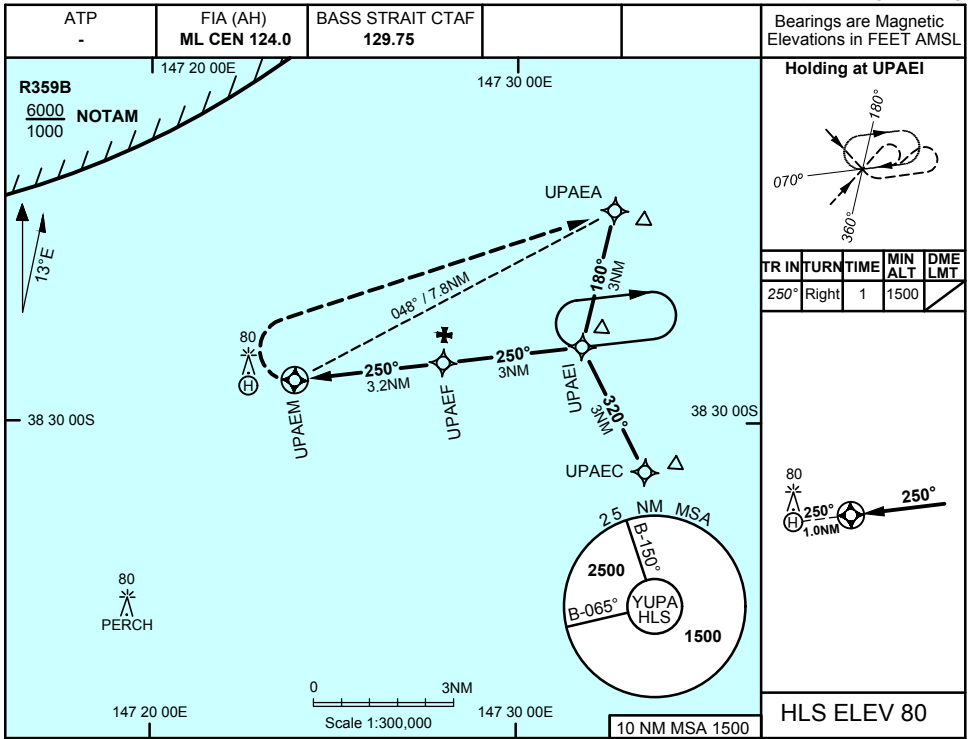

FOR CASA APPROVED OPERATORS ONLY

USE QNH

RNAV(GNSS) 250
DOLPHIN, VIC (YUPA)

7 NOV 2019

NOTES

CATEGORY	H
LNAV (NON-VAA, 4.2% MAP), AREA QNH	460 (460* - 1.9)
ALTERNATE	N/A

1. MAX IAS:
HOLDING: 120KT
INITIAL, INTERMEDIATE: 120KT
FINAL, MISSED APP: 90KT.
2. KEY LEAD IN FEATURES:
PLATFORM AT HLS
- *3. MDH BASED ON MAPt ELEV