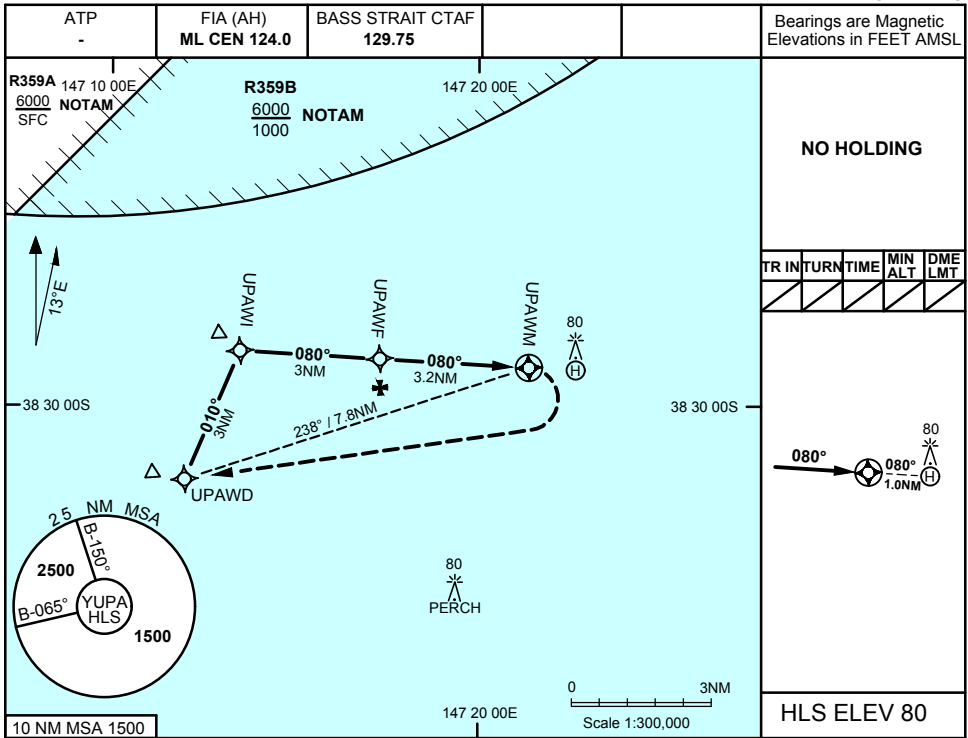

FOR CASA APPROVED OPERATORS ONLY

USE QNH

RNAV(GNSS) 080
DOLPHIN, VIC (YUPA)

7 NOV 2019

NOTES

CATEGORY	H
LNAV (NON-VAA, 4.2% MAP), AREA QNH	460 (460* - 1.9)
ALTERNATE	N/A

1. MAX IAS:
INITIAL, INTERMEDIATE: 120KT
FINAL, MISSED APP: 90KT.
2. KEY LEAD IN FEATURES:
PLATFORM AT HLS
- *3. MDH BASED ON MAPt ELEV