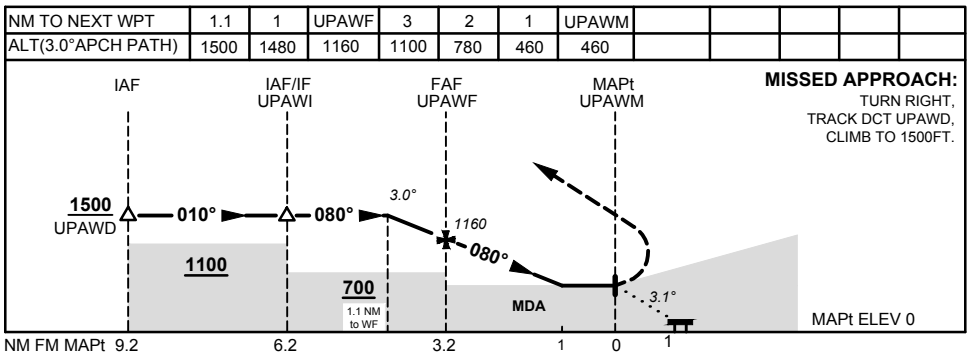

FOR CASA APPROVED OPERATORS ONLY

USE QNH

RNAV(GNSS) 080
DOLPHIN, VIC (YUPA)

7 NOV 2019

NOTES

CATEGORY	H
LNAV (NON-VAA, 4.2% MAP), AREA QNH	460 (460* - 1.9)
ALTERNATE	N/A

1. MAX IAS:
INITIAL, INTERMEDIATE: 120KT
FINAL, MISSED APP: 90KT.
2. KEY LEAD IN FEATURES:
PLATFORM AT HLS
- *3. MDH BASED ON MAPt ELEV