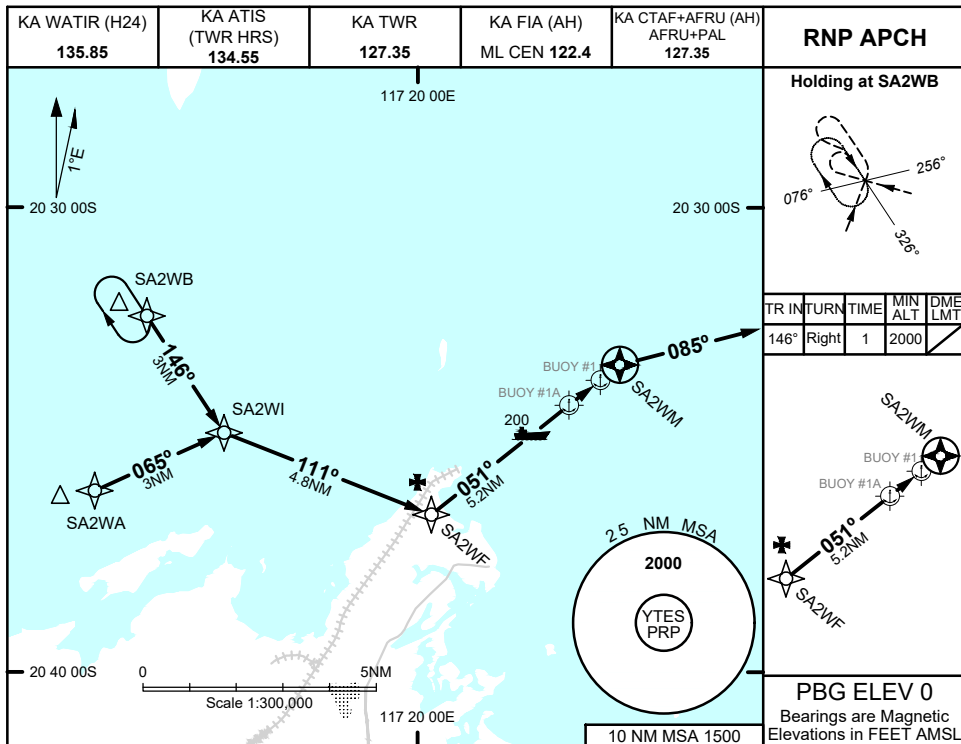

# FOR CASA APPROVED OPERATORS ONLY

USE QNH

RNP 051

30 NOV 2023

TESSA SHOALS, WA (YTES)

NM TO NEXT WPT	0.9	SA2WF	5	4	3	2	SA2WM				
ALT (3.3° APCH PATH)	2000	1700	1630	1280	930	570					

## NOTES

- MAX IAS:  
INITIAL : 90KTS  
HOLDING : 90 KTS
- MAPt LOCATED 0.5 NM FROM BUOY #1
- REMOTE ALTIMETER  
SETTING SOURCE YPKA
- PRP (S20 33 23, E117 14 37)

CATEGORY	H
YPKA QNH	<b>570</b> (570 - 2.1)
AREA QNH	<b>600</b> (600 - 2.1)
ALTERNATE	(1100 - 4.1)

Changes: CHART TITLE

TESGN01-177