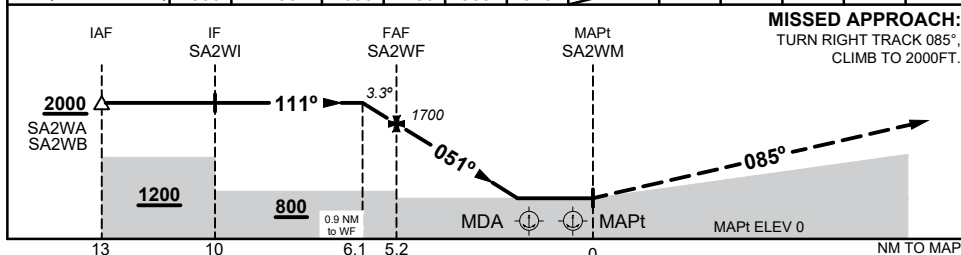

# FOR CASA APPROVED OPERATORS ONLY

USE QNH

RNP 051

30 NOV 2023

TESSA SHOALS, WA (YTES)

NM TO NEXT WPT	0.9	SA2WF	5	4	3	2	SA2WM				
ALT (3.3° APCH PATH)	2000	1700	1630	1280	930	570					

## NOTES

- MAX IAS:  
INITIAL : 90KTS  
HOLDING : 90 KTS
- MAPt LOCATED 0.5 NM FROM BUOY #1
- REMOTE ALTIMETER  
SETTING SOURCE YPKA
- PRP (S20 33 23, E117 14 37)

CATEGORY	H
YPKA QNH	<b>570</b> (570 - 2.1)
AREA QNH	<b>600</b> (600 - 2.1)
ALTERNATE	(1100 - 4.1)