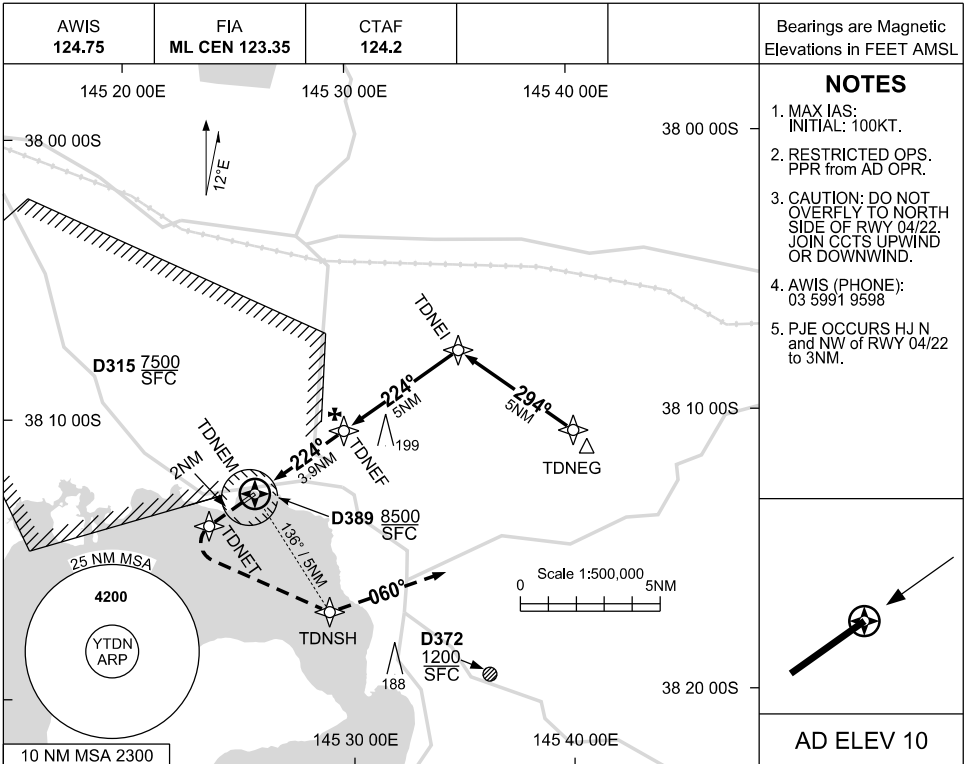

FOR CASA APPROVED OPERATORS ONLY

USE QNH

RNAV (GNSS) RWY 22

TOORADIN, VIC (YTDN)

17 JUN 2021

NM TO NEXT WPT	TDNEM	1.4	2	3	TDNEF	1	2	3	4	TDNEI	1	2	3	4	4.1
ALT (3° APCH PATH)		520	700	1020	1300	1630	1940	2260	2580	2900	3220	3540	3860	4170	4200

CATEGORY	H
LNAV	520(510 - 3.0)
CIRCLING	NOT AUTHORISED
ALTERNATE	(1020 - 4.4)

Changes: FIA FREQ, EDITORIAL

TDNGN02-167

FOR CASA APPROVED OPERATORS ONLY

© Airservices Australia 2021