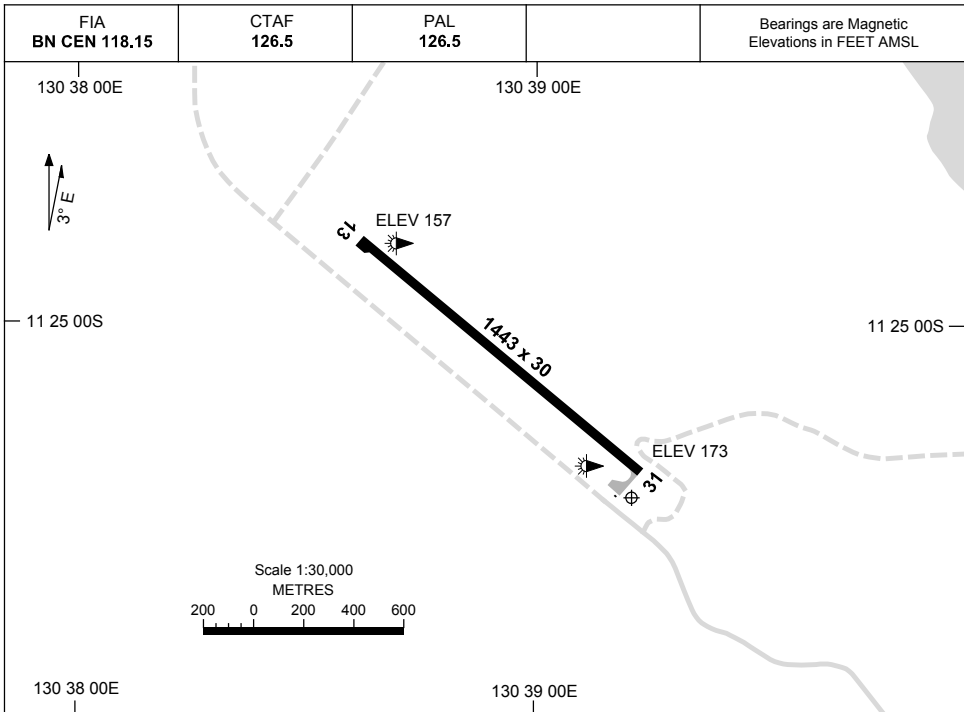

23 MAY 2019

AD ELEV 173  
11 25 22S 130 39 13E

**AERODROME CHART**  
**SNAKE BAY, NT (YSNK)**

	<b>AERODROME LIGHTING</b>
<b>RWY</b>	RL : PAL 126.5 (EMERG ONLY)
<b>13</b> <small>127</small>	LIRL
<small>307</small> <b>31</b>	LIRL

**NOTES**

1. IWI UNREL.
2. FIA FREQ 118.15 AVBL IN CIRCUIT AREA.

Changes: LOCATION CODE CHANGED, RWY LGT, ARP CO-ORD FORMAT.

SNKAD01-159