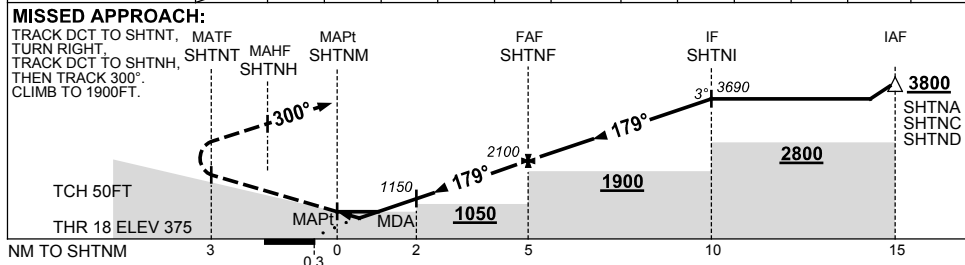

USE QNH

RNAV-Z (GNSS) RWY 18
SHEPPARTON, VIC (YSHT)

17 JUN 2021

NM TO NEXT WPT	SHTNM	0.7	1.2	2	3	4	SHTNF	1	2	3	4	SHTNI	
ALT (3° APCH PATH)		670	880	1150	1470	1780	2100	2420	2740	3060	3380	3690	

NOTES

CATEGORY	A	B	C	D
LNAV/VNAV	670 (295-1.6)		NOT APPLICABLE	
LNAV	880 (505-2.8)			
CIRCLING	1060 (685-2.4)			
ALTERNATE	(1185-4.4)			

Changes: CIRCLING MINIMA, 656FT OBST.

SHTGN01-167