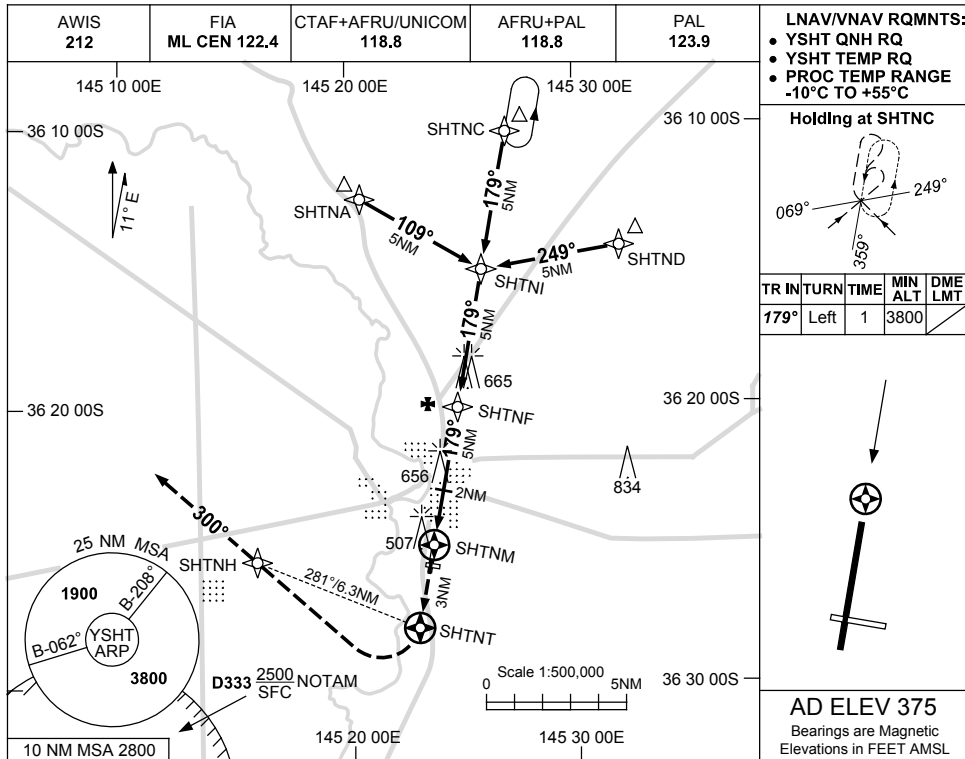

USE QNH

RNAV-Z (GNSS) RWY 18
SHEPPARTON, VIC (YSHT)

17 JUN 2021

NM TO NEXT WPT	SHTNM	0.7	1.2	2	3	4	SHTNF	1	2	3	4	SHTNI	
ALT (3° APCH PATH)		670	880	1150	1470	1780	2100	2420	2740	3060	3380	3690	

NOTES

CATEGORY	A	B	C	D
LNAV/VNAV	670 (295-1.6)		NOT APPLICABLE	
LNAV	880 (505-2.8)			
CIRCLING	1060 (685-2.4)			
ALTERNATE	(1185-4.4)			

Changes: CIRCLING MINIMA, 656FT OBST.

SHTGN01-167