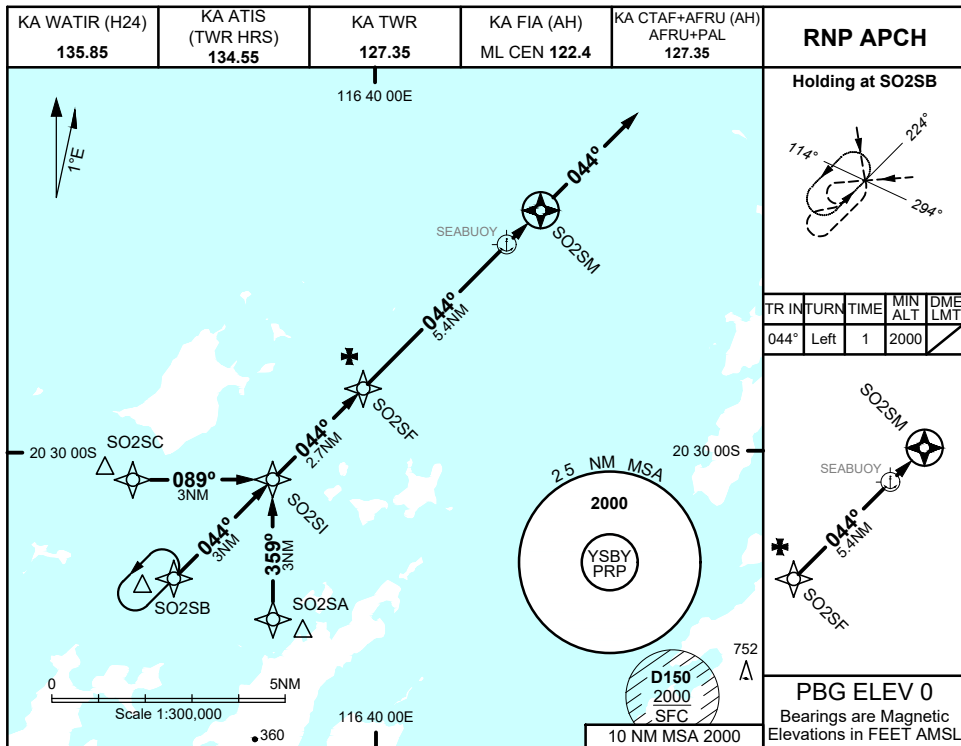

# FOR CASA APPROVED OPERATORS ONLY

USE QNH

RNP 044

## SEABUOY, WA (YSBY)

30 NOV 2023

NM TO NEXT WPT	1.3	SO2SF	5	4	3	2	SO2SM				
ALT (3° APCH PATH)	2000	1600	1470	1160	840	520					

### NOTES

1. MAX IAS:  
INITIAL : 90KTS  
HOLDING : 90 KTS
2. MAPt LOCATED 1.0 NM FROM SEABUOY
3. REMOTE ALTIMETER  
SETTING SOURCE YPKA
4. PRP (S20 24 49, E116 43 47)

<b>CATEGORY</b>	<b>H</b>
YPKA QNH	<b>520 (520 - 2.5)</b>
AREA QNH	<b>600 (600 - 2.5)</b>
ALTERNATE	(1100 - 4.5)