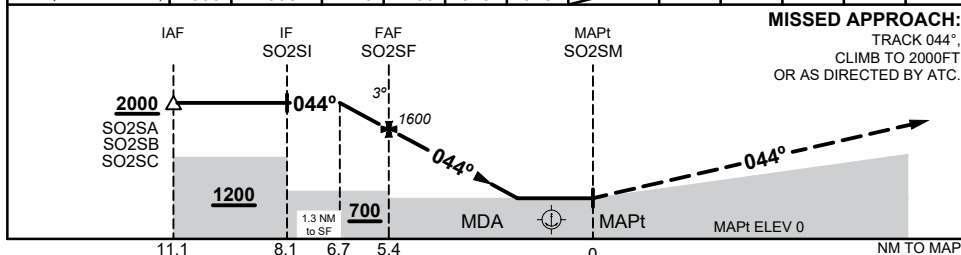

### NOTES

1. MAX IAS:  
INITIAL : 90KTS  
HOLDING : 90 KTS
2. MAPt LOCATED 1.0 NM FROM SEABUOY
3. REMOTE ALTIMETER  
SETTING SOURCE YPKA
4. PRP (S20 24 49, E116 43 47)

<b>CATEGORY</b>	<b>H</b>
YPKA QNH	<b>520 (520 - 2.5)</b>
AREA QNH	<b>600 (600 - 2.5)</b>
ALTERNATE	(1100 - 4.5)