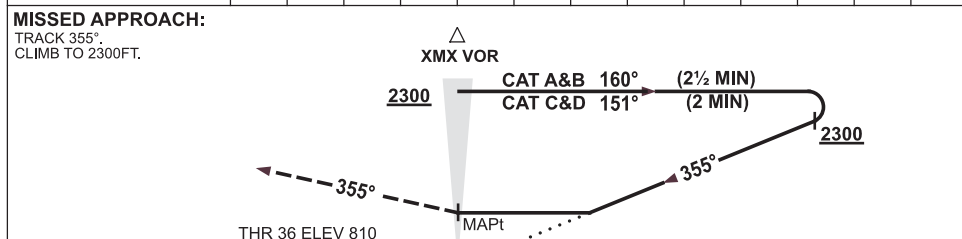

**USE QNH
CHRISTMAS ISLAND, AUSTRALIA (YPXM)**

VOR-Y RWY 36

13 NOV 2014

DIST BY DME	NOT APPLICABLE		
ALT			

NOTES

CATEGORY	A	B	C	D
S-I VOR	1580 (770-4.4)			
CIRCLING *	1650 (734-2.4)	1750 (834-4.0)	1750 (834-5.0)	
ALTERNATE	(1234-4.4)	(1334-6.0)	(1334-7.0)	

1. MAX IAS:
INITIAL :
CAT A&B 140KT.
CAT C&D 210KT.
- * 2. NO CIRCLING WEST OF RWY 18/36.
3. COLOUR: SEE SPEC NOTICES.

Changes: BASE TURN TRACK, MA TRACK, HLDG TRACKS.

PXMV002-141