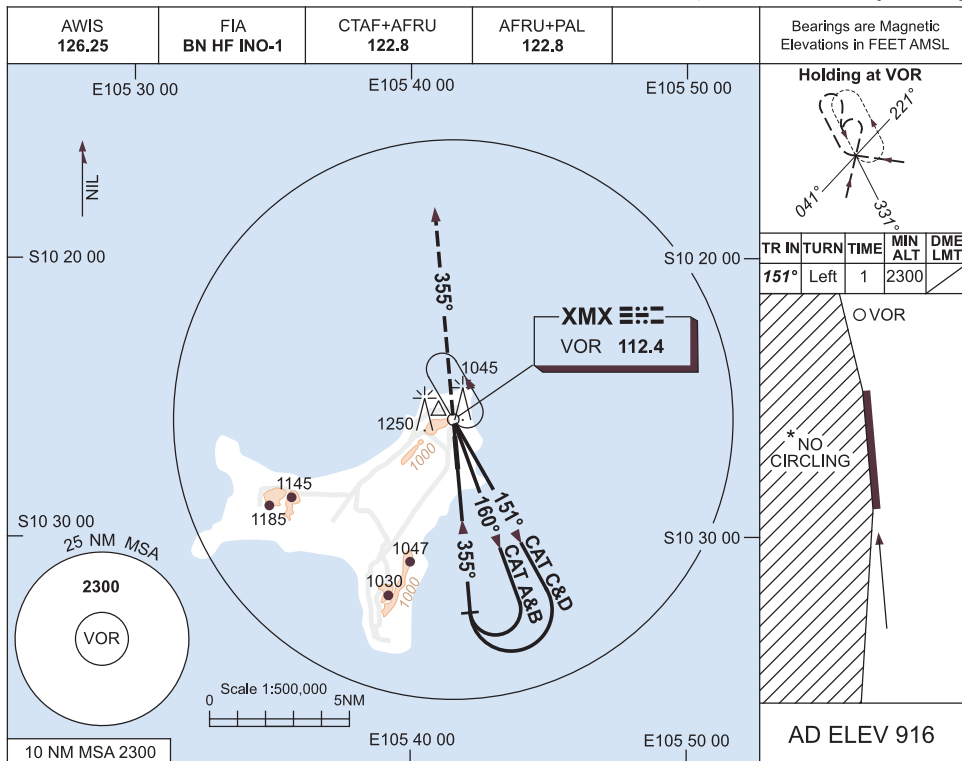

**USE QNH
CHRISTMAS ISLAND, AUSTRALIA (YPXM)**

VOR-Y RWY 36

13 NOV 2014

DIST BY DME	NOT APPLICABLE		
ALT			

NOTES

CATEGORY	A	B	C	D
S-I VOR	1580 (770-4.4)			
CIRCLING *	1650 (734-2.4)	1750 (834-4.0)	1750 (834-5.0)	
ALTERNATE	(1234-4.4)	(1334-6.0)	(1334-7.0)	

1. MAX IAS:
INITIAL :
CAT A&B 140KT.
CAT C&D 210KT.
- * 2. NO CIRCLING WEST OF RWY 18/36.
3. COLOUR: SEE SPEC NOTICES.

Changes: BASE TURN TRACK, MA TRACK, HLDG TRACKS.

PXMV002-141