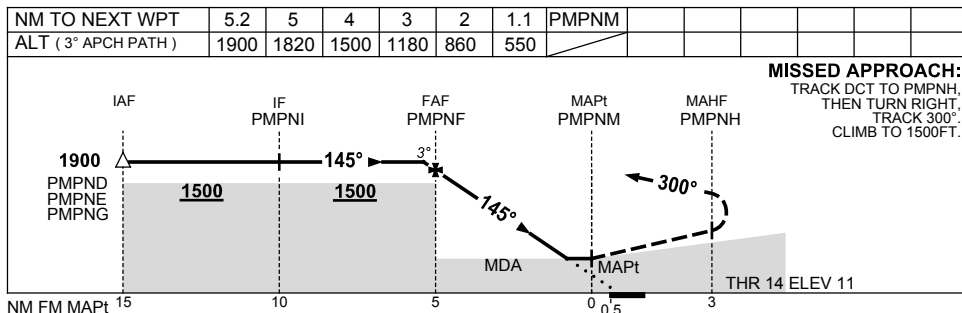

USE QNH

RNAV-Z (GNSS) RWY 14  
**PORMPURAAW, QLD (YPMP)**

9 NOV 2017

**NOTES**

CATEGORY	A	B	C	D
LNAV	550 (539-3.1)			NOT APPLICABLE
CIRCLING *	750 (739-2.4)	850 (839-4.0)		
ALTERNATE	(1239-4.4)	(1339-6.0)		

- MAX IAS: INITIAL : 210KT.
- \* NO CIRCLING E OF RWY 14 /32.

Changes: INITIAL ALT MINIMA, LNAV.

PMPGN01-153