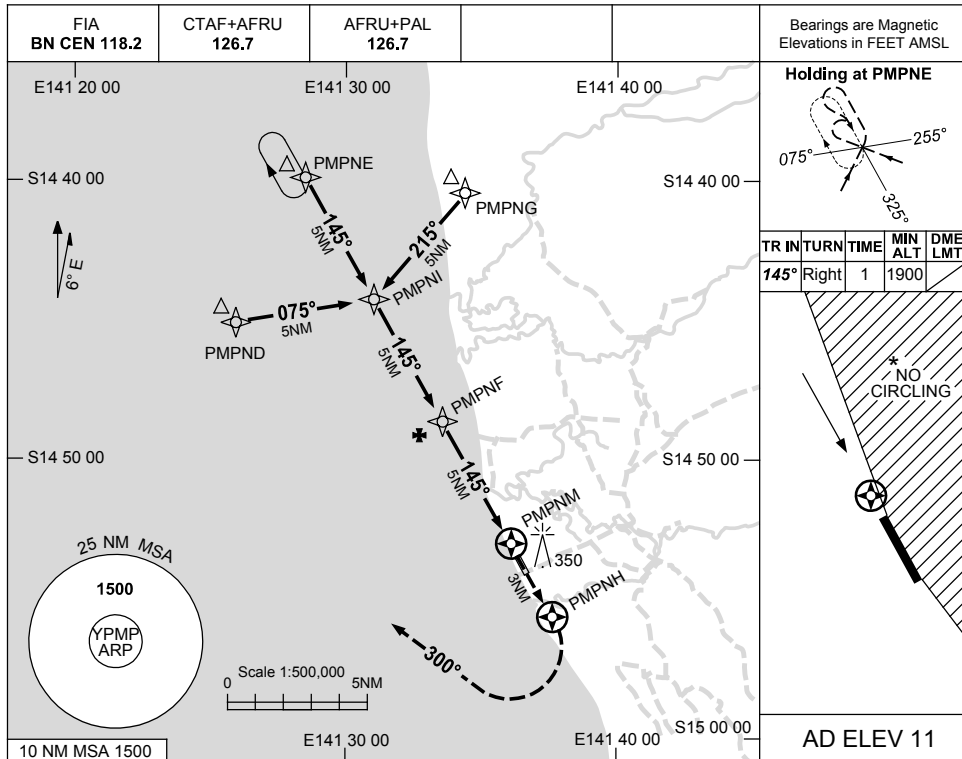

USE QNH

RNAV-Z (GNSS) RWY 14  
**PORMPURAAW, QLD (YPMP)**

9 NOV 2017

**NOTES**

CATEGORY	A	B	C	D
LNAV	550 (539-3.1)			NOT APPLICABLE
CIRCLING *	750 (739-2.4)	850 (839-4.0)		
ALTERNATE	(1239-4.4)	(1339-6.0)		

- MAX IAS: INITIAL : 210KT.
- \* NO CIRCLING E OF RWY 14 /32.

Changes: INITIAL ALT MINIMA, LNAV.

PMPGN01-153