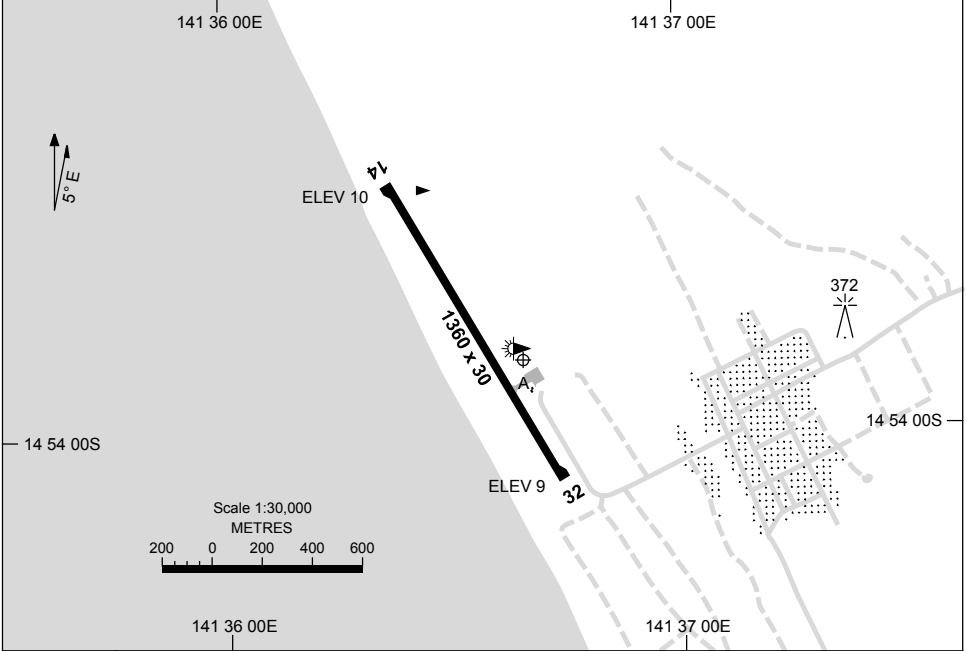

15 JUN 2023

AD ELEV 11
14 53 51S 141 36 39E

AERODROME CHART
PORMPURAAW, QLD (YPMP)

FIA BN CEN 118.2	CTAF+AFRU 126.7	AFRU+PAL 126.7		Bearings are Magnetic Elevations in FEET AMSL
---------------------	--------------------	-------------------	--	--

RWY	AERODROME LIGHTING	
	RL : AFRU+PAL 126.7 (60 MIN PN), SDBY (8 SEC)	
14 ¹⁴⁵	LIRL	
³²⁵ 32	LIRL	

NOTES

1. FIA FREQ 118.2 AVBL AT 8,000FT.
2. AFRU+PAL NOT AVBL EXCEPT FOR DECLARED EMERG ACFT ONLY.

Changes: THR ELEV, 372FT OBST, Editorial.