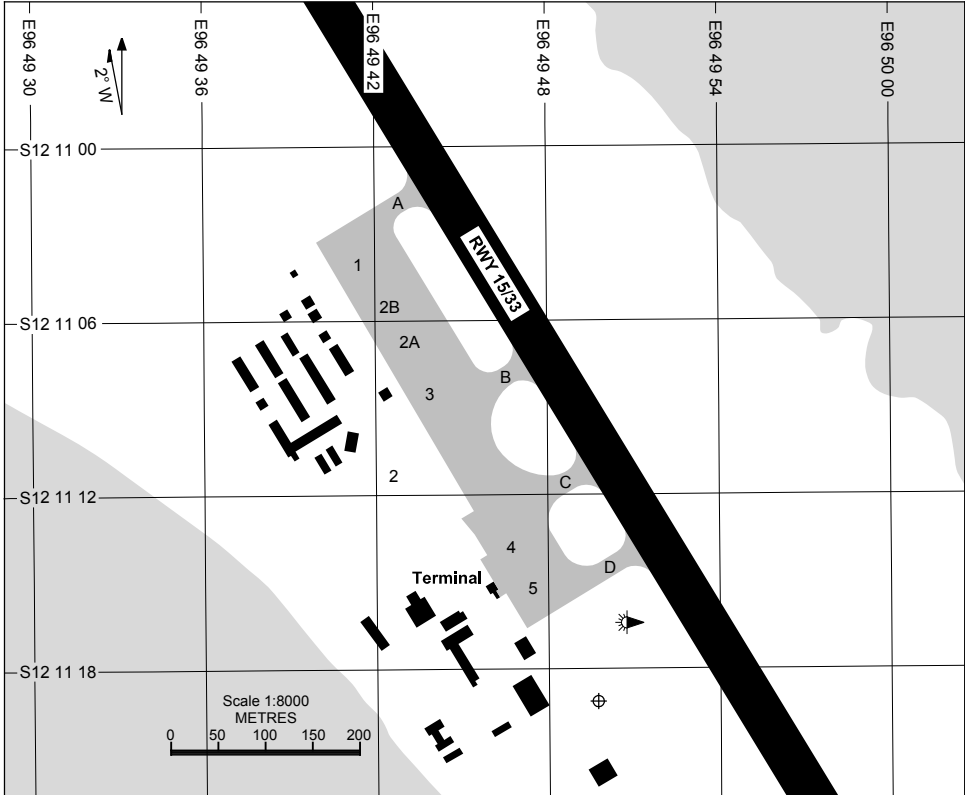

25 MAY 2017

COCOS (KEELING) ISLAND, AUSTRALIA (YPCC)

PARKING POSITION INFORMATION

STAND	CO-ORDINATES	ELEV (ft)	CAPACITY	FUEL
1	S12 11 05 E96 49 42	9	B737-800/C130/P3	TANKER
2A	S12 11 07 E96 49 44	9	B737-800/C130/P3	TANKER
2B	S12 11 06 E96 49 43	9	B737-800/C130/P3	TANKER
3	S12 11 09 E96 49 44	9	B737-300/C130/P3	TANKER
4	S12 11 15 E96 49 47	9	B737/800	TANKER
5	S12 11 16 E96 49 48	9	B737/300	TANKER

Changes: MAG VAR.