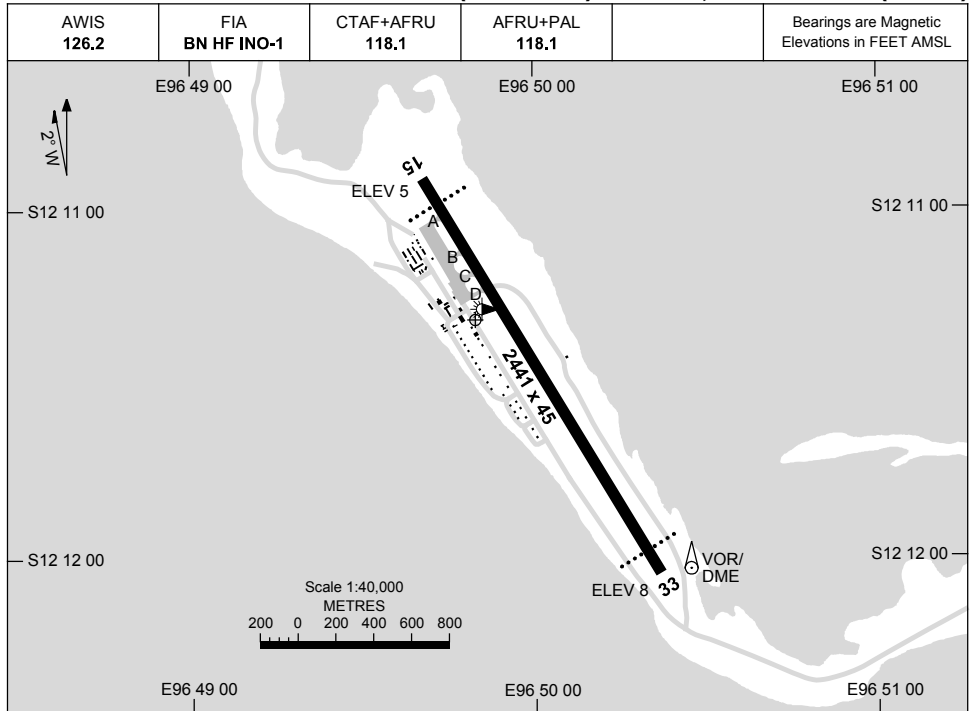

AD ELEV 10
S12 11 19 E96 49 50

AERODROME CHART

25 MAY 2017

COCOS (KEELING) ISLAND, AUSTRALIA (YPCC)

	AERODROME LIGHTING
RWY	TAXIWAY : BLUE EDGE RL : AFRU+PAL 118.1 , SDBY , PTBL IN EMERG
15 ¹⁵¹ ³³¹ 33	PAPI 3.0° 53FT LIRL PAPI 3.0° 53FT LIRL
NOTES	