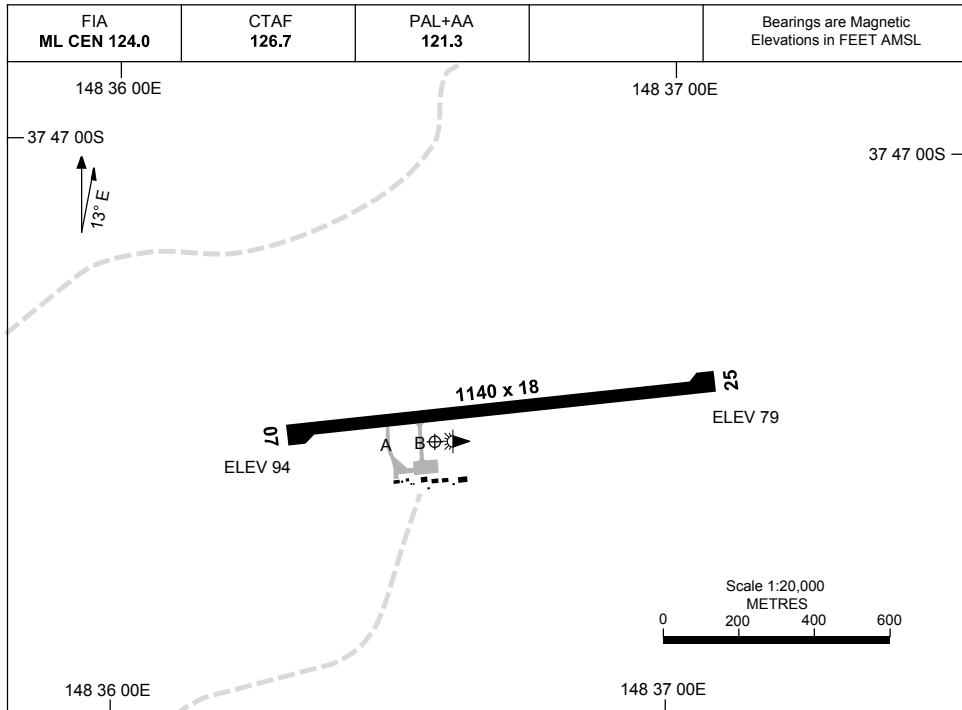

23 MAR 2023

AD ELEV 94  
37 47 25S 148 36 35E

AERODROME CHART  
**ORBOST, VIC (YORB)**

	<b>AERODROME LIGHTING</b>
<b>RWY</b>	TAXIWAY : BLUE EDGE RL : PAL+AA 121.3 , SDBY (5 SEC).
<b>07</b> <small>070</small>	LIRL
<small>250</small> <b>25</b>	LIRL

**NOTES**

1. FIA 124.0 AVBL CIRCUIT AREA AND ABV.

Changes: AD ELEV, THR ELEV.

ORBAD01-174