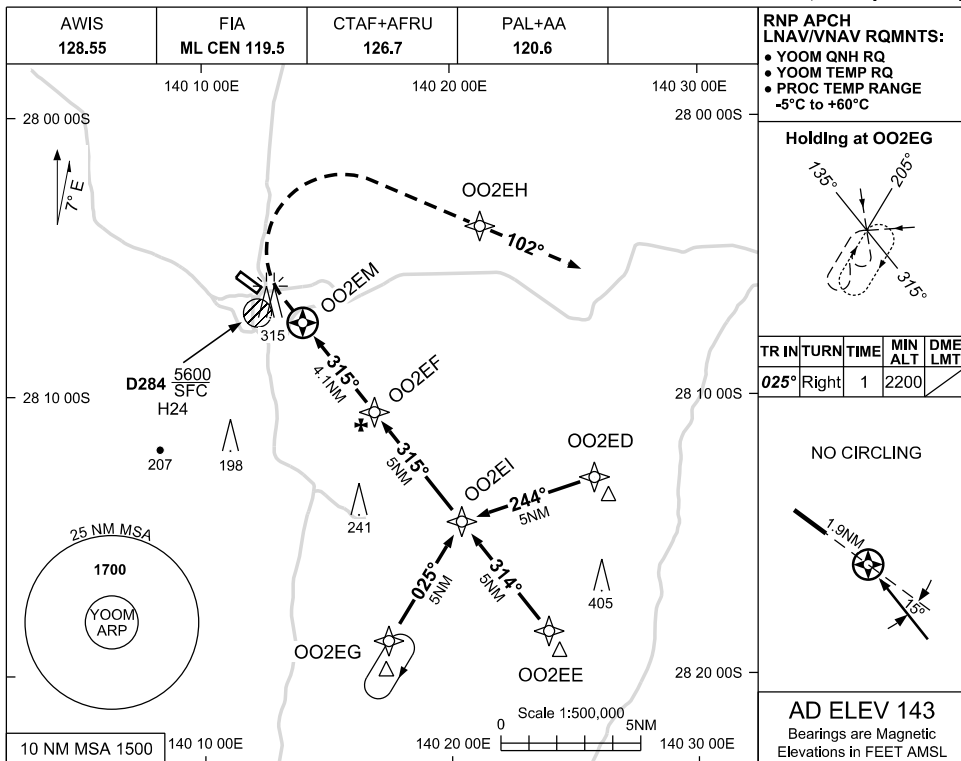

USE QNH

RNP RWY 30
MOOMBA, SA (YOOM)

30 NOV 2023

NOTES

CATEGORY	A	B	C	D
LNAV/VNAV		910 (786-4.5)		NOT AUTHORISED
LNAV		900 (776-4.4)		
CIRCLING	NOT AUTHORISED		NOT AUTHORISED	
ALTERNATE	(1097-4.4)		(1197-6.0)	

1. MAX IAS:
INITIAL : 210KT
MAP TURN: 210KT

Changes: UNICOM REMOVED, EDITORIAL.

OOMGN02-177