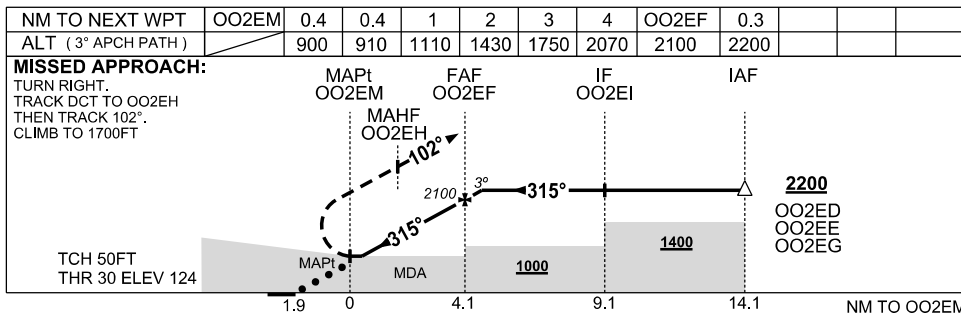

USE QNH

RNP RWY 30
MOOMBA, SA (YOOM)

30 NOV 2023

NOTES

CATEGORY	A	B	C	D
LNAV/VNAV		910 (786-4.5)		NOT AUTHORISED
LNAV		900 (776-4.4)		
CIRCLING	NOT AUTHORISED		NOT AUTHORISED	
ALTERNATE	(1097-4.4)		(1197-6.0)	

1. MAX IAS:
INITIAL : 210KT
MAP TURN: 210KT

Changes: UNICOM REMOVED, EDITORIAL.

OOMGN02-177