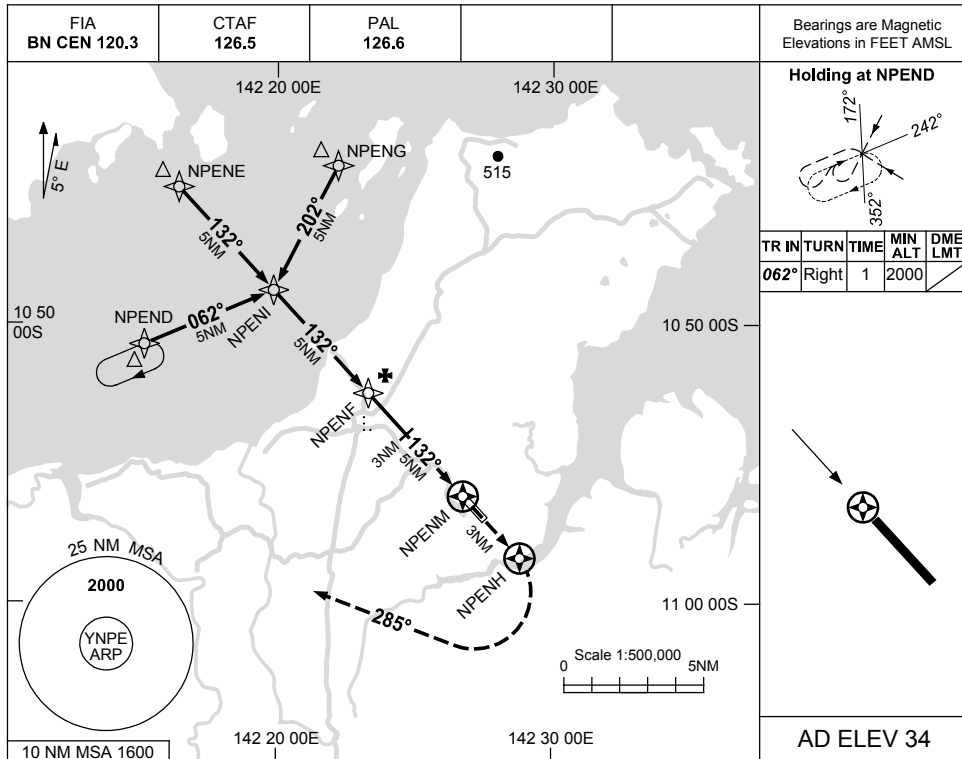

USE QNH

RNAV-W (GNSS)

**NORTHERN PENINSULA, QLD (YNPE)**

13 AUG 2020

NM TO NEXT WPT	0.9	NPENF	4	3	2.6	2.1	NPENM						
ALT (3° APCH PATH)	2000	1730	1410	1090	960	800							

**NOTES**

CATEGORY	A	B	C	D
				NOT APPLICABLE
CIRCLING	800 (766-2.4)		960 (926-4.0)	
ALTERNATE	(1266-4.4)		(1426-6.0)	

1. MAX IAS:  
INITIAL : 210KT.

Changes: WPT NAMES.

NPEGN01-164