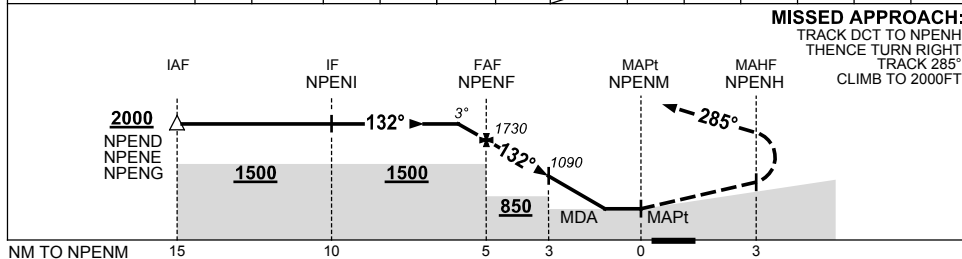

USE QNH

RNAV-W (GNSS)

**NORTHERN PENINSULA, QLD (YNPE)**

13 AUG 2020

NM TO NEXT WPT	0.9	NPENF	4	3	2.6	2.1	NPENM						
ALT (3° APCH PATH)	2000	1730	1410	1090	960	800							

**NOTES**

CATEGORY	A	B	C	D
				NOT APPLICABLE
CIRCLING	800 (766-2.4)		960 (926-4.0)	
ALTERNATE	(1266-4.4)		(1426-6.0)	

1. MAX IAS:  
INITIAL : 210KT.

Changes: WPT NAMES.

NPEGN01-164