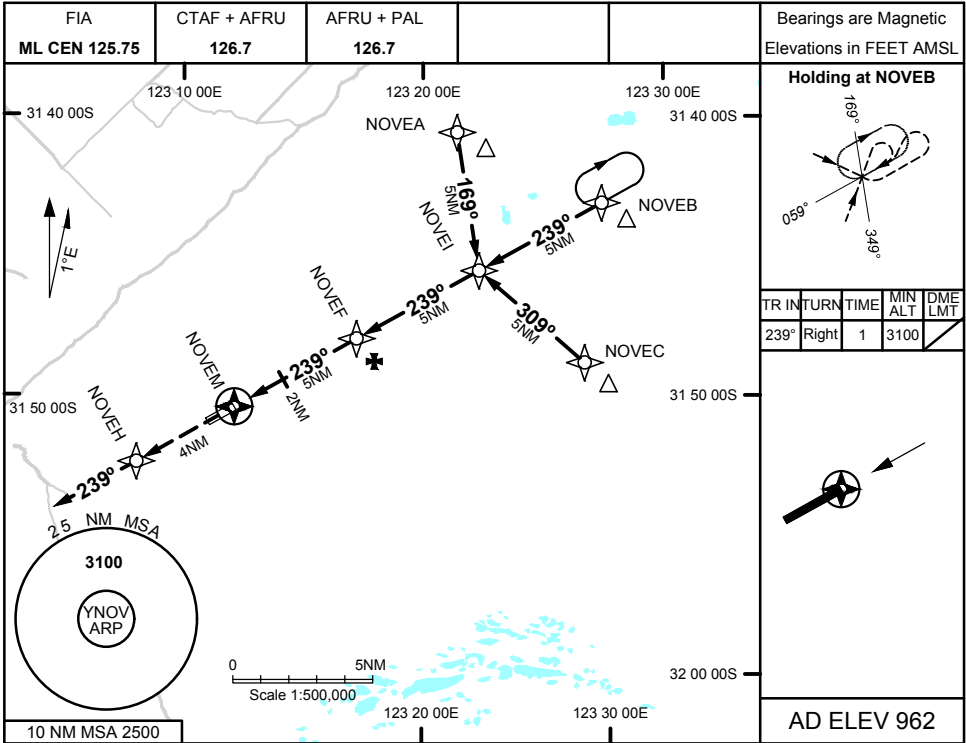

25 MAR 2021

NM TO NEXT WP	NOVEM	1.5	2	3	4	NOVEI	1	1.7			
ALT (3° APCH PATH)		1450	1620	1940	2260	2570	2890	3100			

NOTES

- MAX IAS:
INITIAL : 210KTS

CATEGORY	A	B	C	D
LNAV	1450 (518 - 2.9)			
CIRCLING	1580 (618 - 2.4)		1760 (798 - 4.0) 1790 (828 - 5.0)	
ALTERNATE	(1118 - 4.4)		(1298 - 6.0) (1328 - 7.0)	

Changes: PROC NAME, CIRCLING & ALTERNATE MINIMA CAT D, LOGO, Editorial

NOVGN02-166